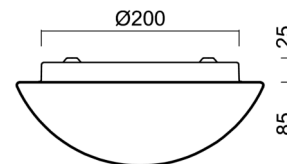

## Technical

|                              |                                |
|------------------------------|--------------------------------|
| Types of luminaires          | Dimmable                       |
| Mounting type                | surface mounted                |
| Base material                | steel                          |
| Shade material               | three-layer glass TRIPLEX OPAL |
| Base color                   | white Ral9003                  |
| Shade color                  | white                          |
| Holding the shade            | bayonet                        |
| Mounting location            | ceiling/wall                   |
| Width                        | 250 mm                         |
| Length                       | 250 mm                         |
| Height                       | 110 mm                         |
| Diameter                     | ø 250 mm                       |
| mounting holes (diameter)    | 3xø5mm                         |
| Installation wire (diameter) | 2xø16mm                        |
| Energy Class                 | D                              |
| Impact strength              | IK01                           |
| Operating temperature        | from -20°C to +30°C            |