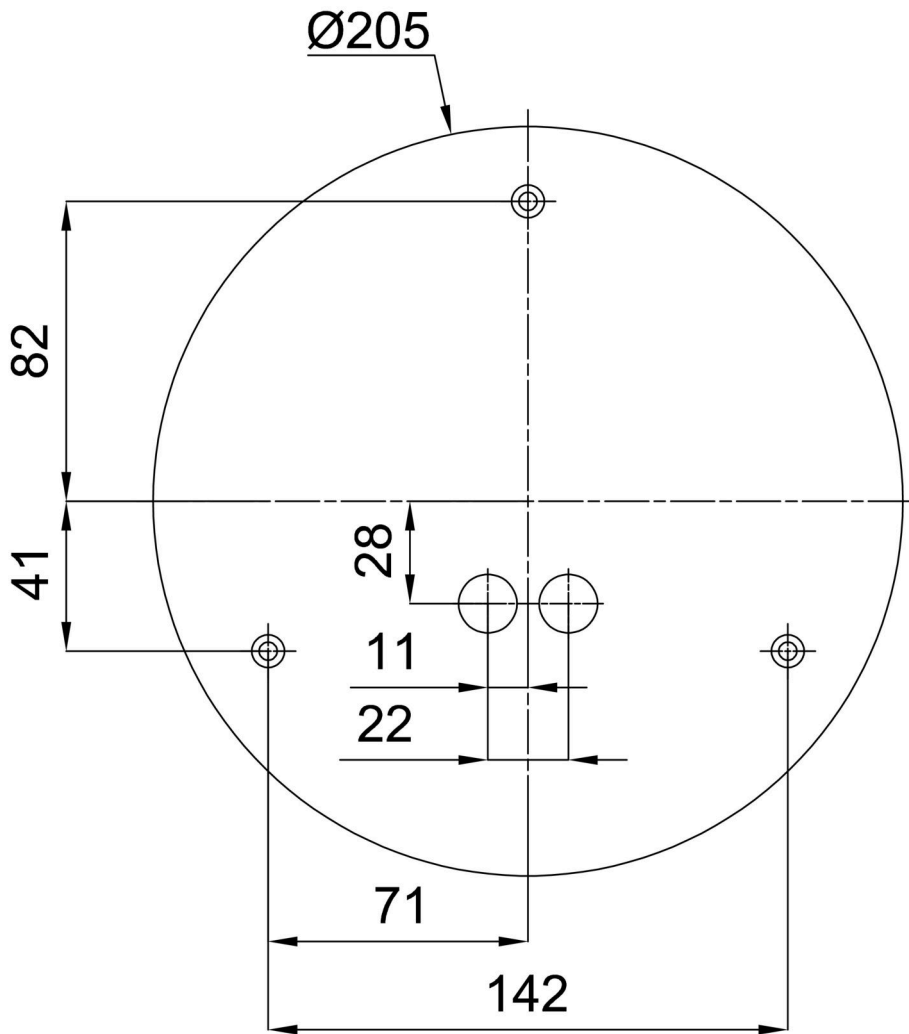

Logistic

EAN	8591728067816
Weight NTTO	1.3 Kg
Weight BTTO	1.5 Kg
Number of cartons	1 pcs
Package volume	0.008 m³
Package 1 width	0.27 m
Package 1 length	0.26 m
Package 1 height	0.11 m
Warranty*	60 months

*The warranty for the batteries is valid for 12 months from the date of purchase.

Installation dimensions: