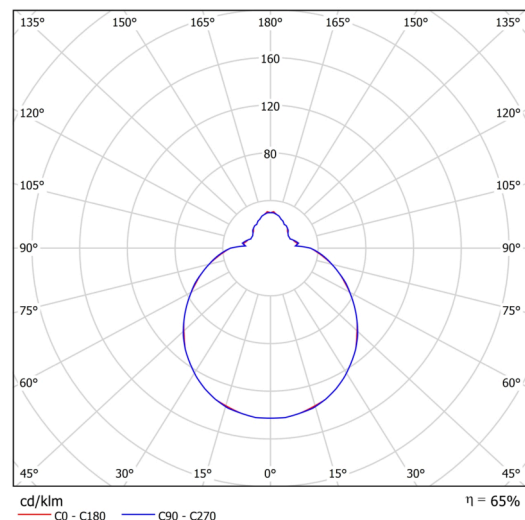

Luminous

Lum. flux of luminaire	920 lm
Lum. flux of light source	1410 lm
Luminaire efficacy	92 lm/W
Temperature	4000 K
Rated life time LED L80/B10	100000 hours
CRI	Ra80
MacAdam	3
Blue light hazard	Risk group 0