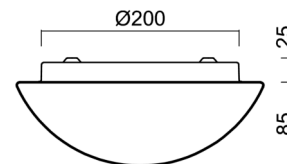

Technical

Types of luminaires	Classic on/off
Mounting type	surface mounted
Base material	steel
Shade material	three-layer glass TRIPLEX OPAL
Base color	white Ral9003
Shade color	white
Holding the shade	bayonet
Mounting location	ceiling/wall
Width	250 mm
Length	250 mm
Height	110 mm
Diameter	ø 250 mm
mounting holes (diameter)	3xø5mm
Installation wire (diameter)	2xø16mm
Energy Class	D
Impact strength	IK01
Operating temperature	from -20°C to +30°C