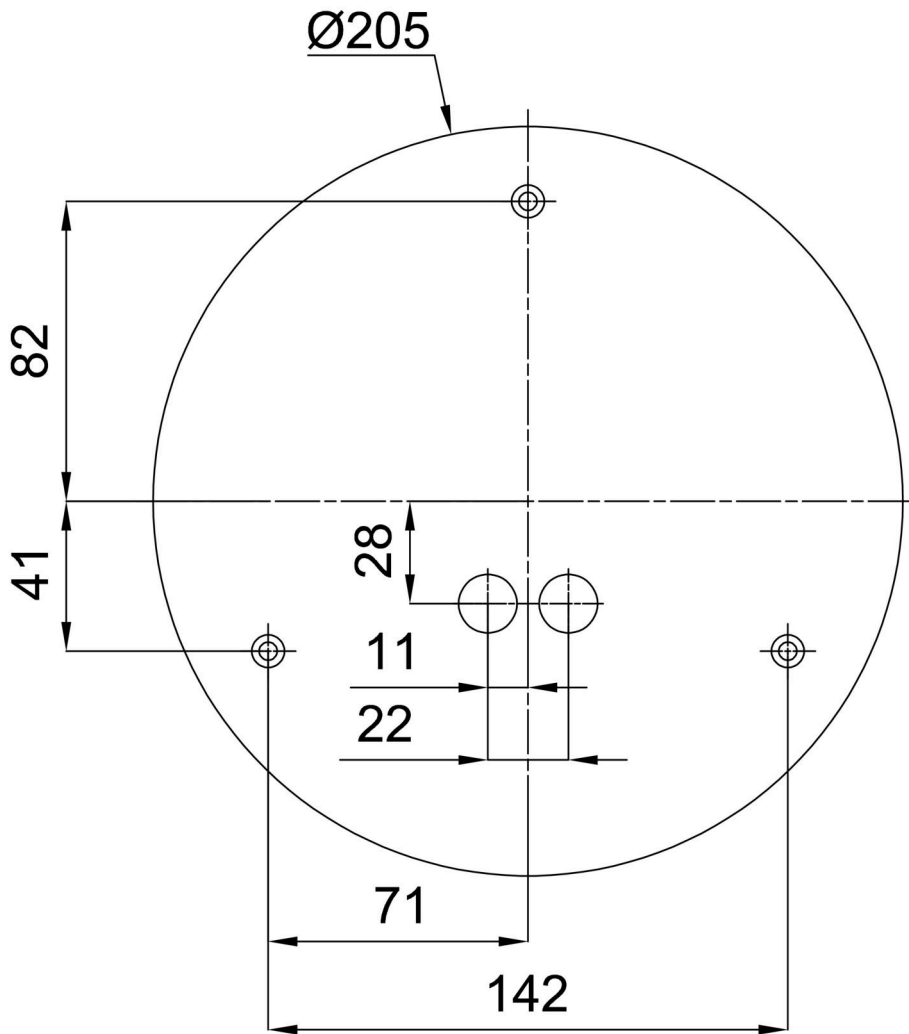

Logistic

EAN	8591728067786
Weight NTTO	1.3 Kg
Weight BTTO	1.5 Kg
Number of cartons	1 pcs
Package volume	0.008 m³
Package 1 width	0.27 m
Package 1 length	0.26 m
Package 1 height	0.11 m
Warranty*	60 months

*The warranty for the batteries is valid for 12 months from the date of purchase.

Installation dimensions: