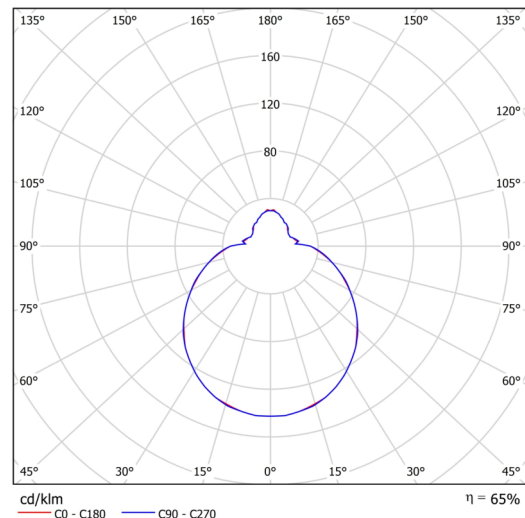

Luminous

Lum. flux of luminaire	920 lm
Lum. flux of light source	1410 lm
Luminaire efficacy	92 lm/W
Temperature	4000 K
Rated life time LED L80/B10	100000 hours
CRI	Ra80
MacAdam	3
Blue light hazard	Risk group 0