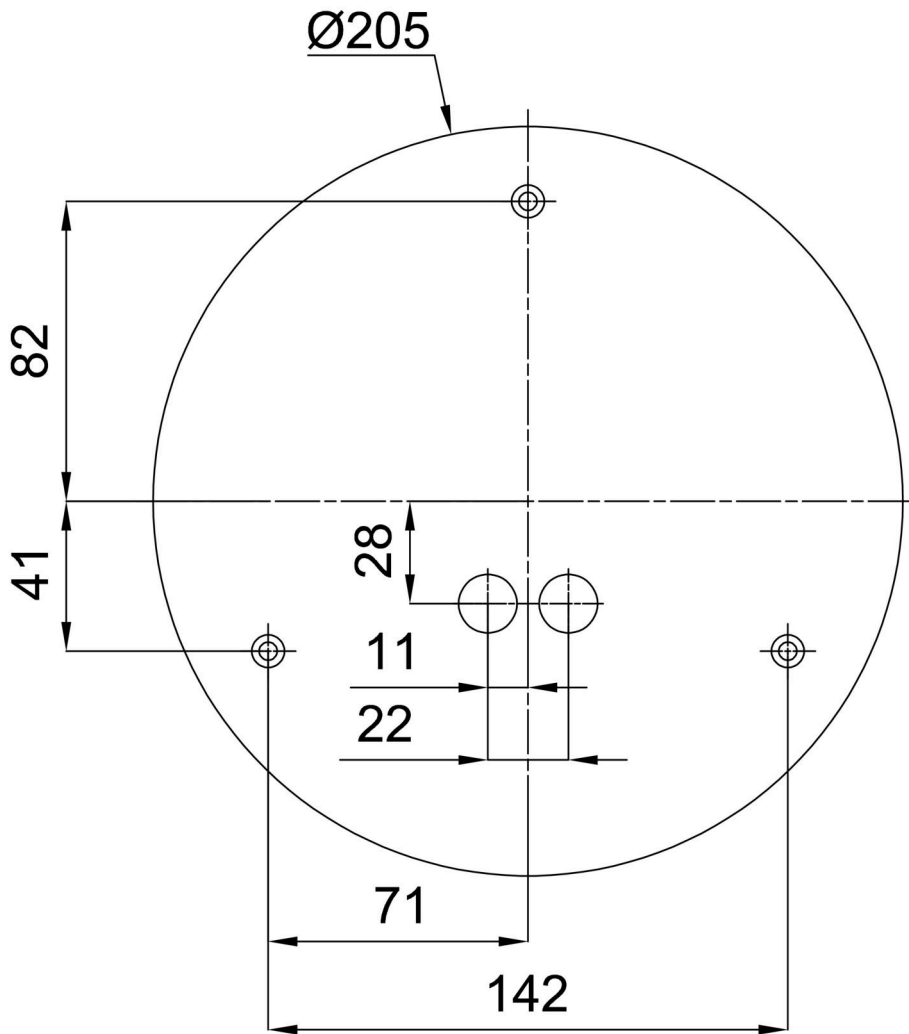

Logistic

EAN	8591728066567
Weight NTTO	1.3 Kg
Weight BTTO	1.5 Kg
Number of cartons	1 pcs
Package volume	0.008 m³
Package 1 width	0.27 m
Package 1 length	0.26 m
Package 1 height	0.11 m
Warranty*	60 months

*The warranty for the batteries is valid for 12 months from the date of purchase.

Installation dimensions: