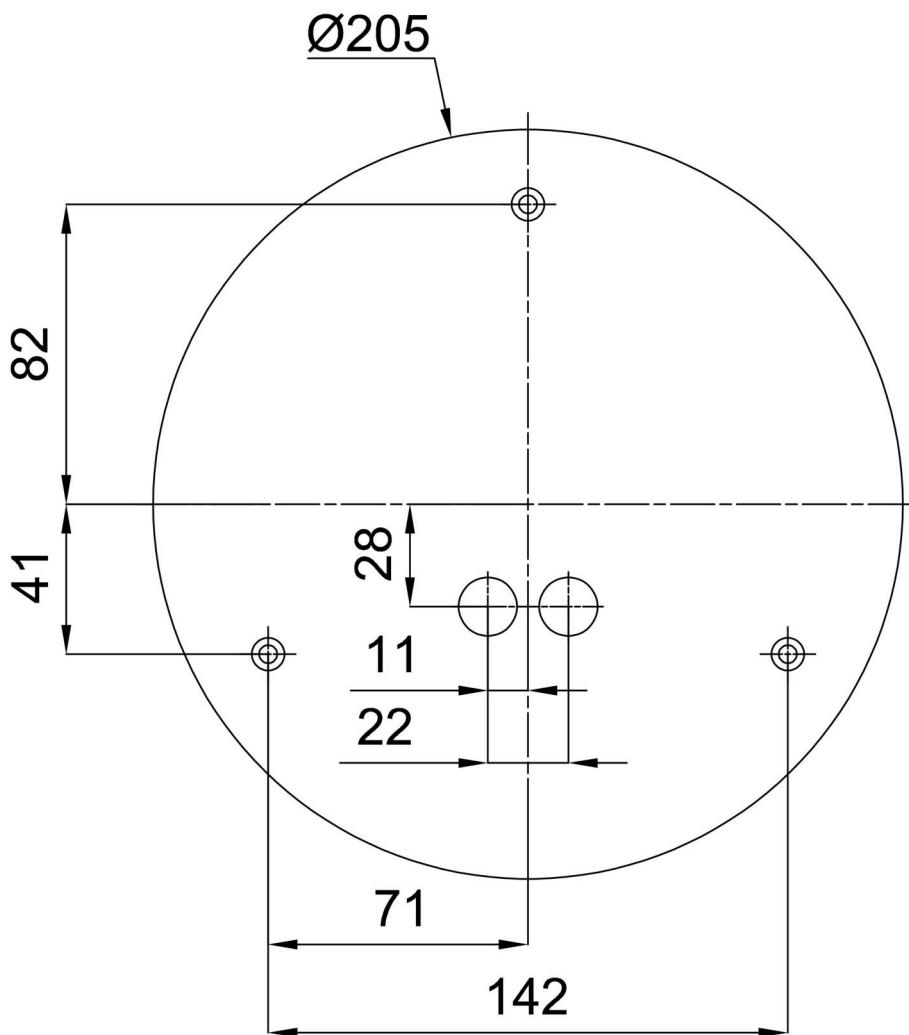

Logistic

EAN	8591728066550
Weight NTTO	1.3 Kg
Weight BTTO	1.5 Kg
Number of cartons	1 pcs
Package volume	0.008 m³
Package 1 width	0.27 m
Package 1 length	0.26 m
Package 1 height	0.11 m
Warranty*	60 months

*The warranty for the batteries is valid for 12 months from the date of purchase.

Installation dimensions: