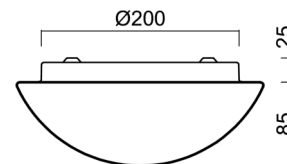

## Technical

Types of luminaires	Classic on/off
Mounting type	surface mounted
Base material	steel
Shade material	three-layer glass TRIPLEX OPAL
Base color	white Ral9003
Shade color	white
Holding the shade	bayonet
Mounting location	ceiling/wall
Width	250 mm
Length	250 mm
Height	110 mm
Diameter	ø 250 mm
mounting holes (diameter)	3xø5mm
Installation wire (diameter)	2xø16mm
Energy Class	D
Impact strength	IK01
Operating temperature	from -20°C to +30°C