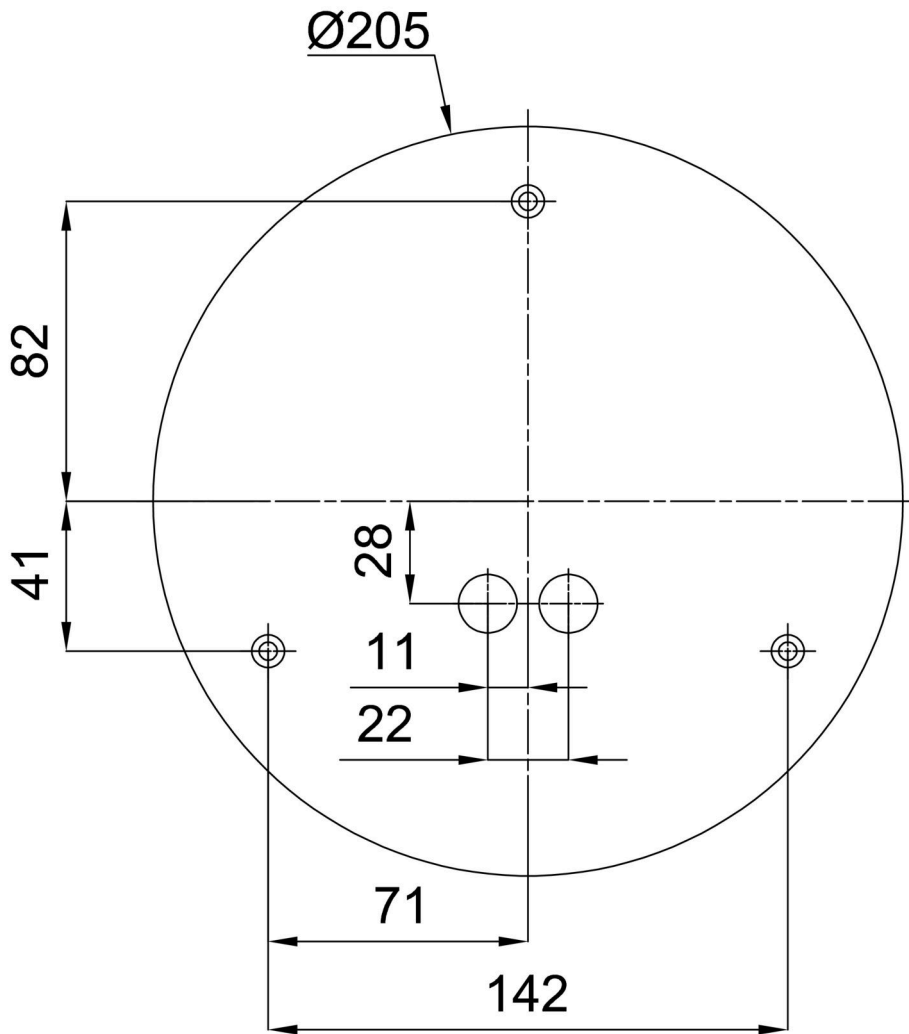

Logistic

EAN	8591728066482
Weight NTTO	1.3 Kg
Weight BTTO	1.5 Kg
Number of cartons	1 pcs
Package volume	0.008 m³
Package 1 width	0.27 m
Package 1 length	0.26 m
Package 1 height	0.11 m
Warranty*	60 months

*The warranty for the batteries is valid for 12 months from the date of purchase.

Installation dimensions: