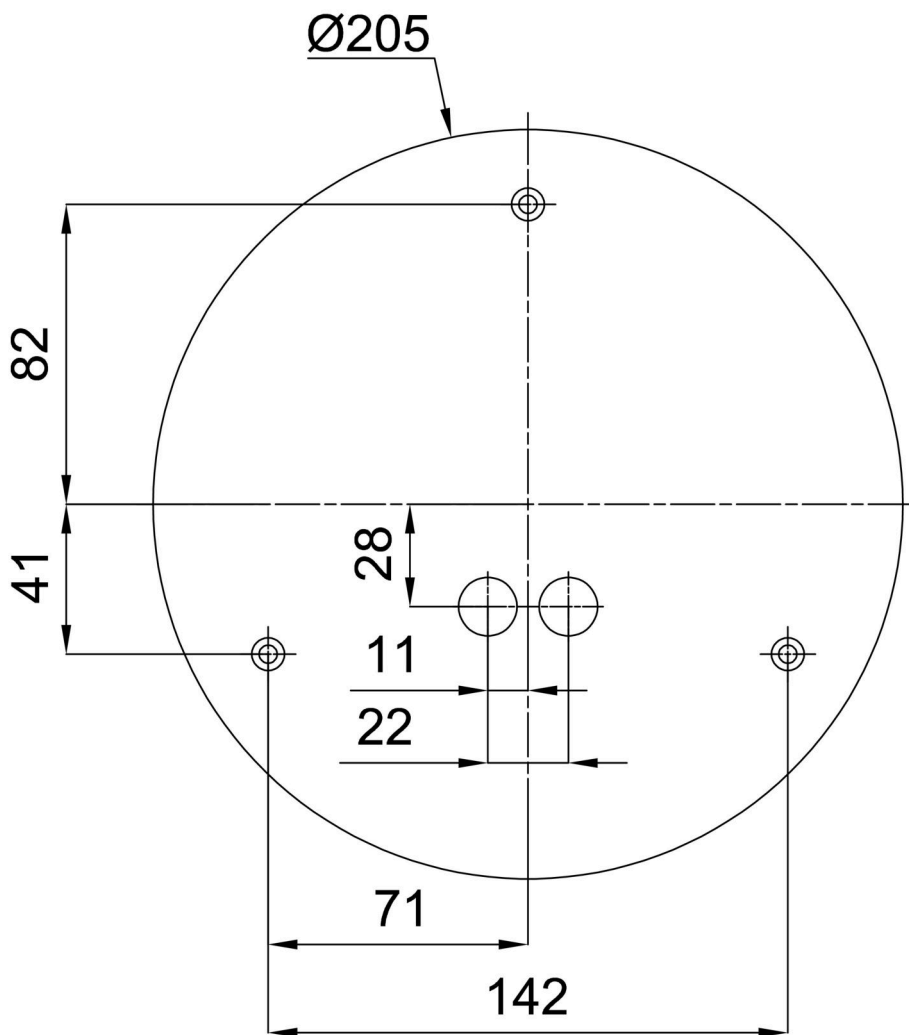

Logistic

EAN	8591728066475
Weight NTTO	1.3 Kg
Weight BTTO	1.5 Kg
Number of cartons	1 pcs
Package volume	0.008 m³
Package 1 width	0.27 m
Package 1 length	0.26 m
Package 1 height	0.11 m
Warranty*	60 months

*The warranty for the batteries is valid for 12 months from the date of purchase.

Installation dimensions: