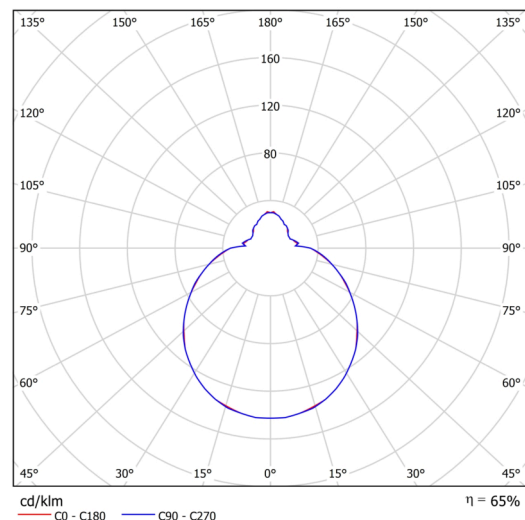

Luminous

Lum. flux of luminaire	880 lm
Lum. flux of light source	1350 lm
Luminaire efficacy	88 lm/W
Temperature	3000 K
Rated life time LED L80/B10	100000 hours
CRI	Ra80
MacAdam	3
Blue light hazard	Risk group 0