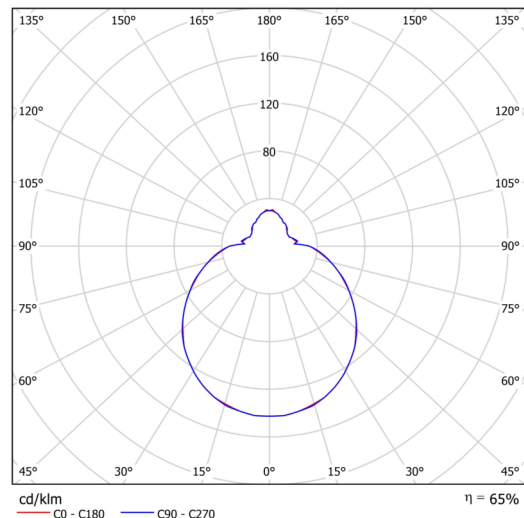

Luminous

Lum. flux of luminaire	100 lm
Lum. flux of light source	150 lm
Lum. flux of light source in emergency mode	150 lm
Luminaire efficacy	100 lm/W
Temperature	4000 K
Rated life time LED L80/B10	100000 hours
CRI	Ra80
MacAdam	3
Blue light hazard	Risk group 0