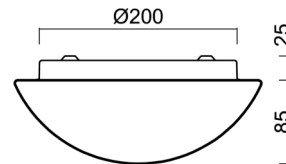

Technical

Types of luminaires	Emergency
Mounting type	surface mounted
Base material	steel
Shade material	three-layer glass TRIPLEX OPAL
Base color	white Ral9003
Shade color	white
Holding the shade	bayonet
Mounting location	ceiling/wall
Width	250 mm
Length	250 mm
Height	110 mm
Diameter	ø 250 mm
mounting holes (diameter)	3xø5mm
Installation wire (diameter)	2xø16mm
Energy Class	D
Impact strength	IK01
Operating temperature	from 0°C to +30°C