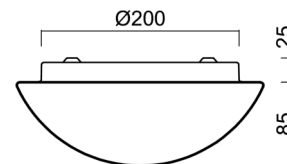

## Technical

Types of luminaires	Classic on/off
Mounting type	surface mounted
Base material	steel
Shade material	three-layer glass TRIPLEX OPAL
Base color	white Ral9003
Shade color	white
Holding the shade	bayonet
Mounting location	ceiling/wall
Width	250 mm
Length	250 mm
Height	110 mm
Diameter	ø 250 mm
mounting holes (diameter)	3xø5mm
Installation wire (diameter)	2xø16mm
Impact strength	IK01
Operating temperature	from -20°C to +30°C