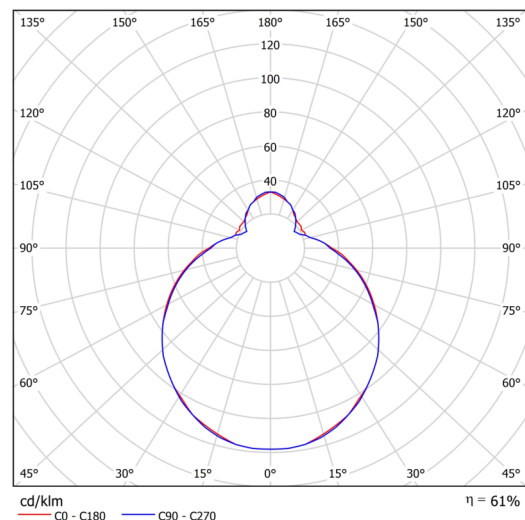

Luminous

Blue light hazard	Risk group 0

Eulum data for calculation programs are available at www.osmont.cz.