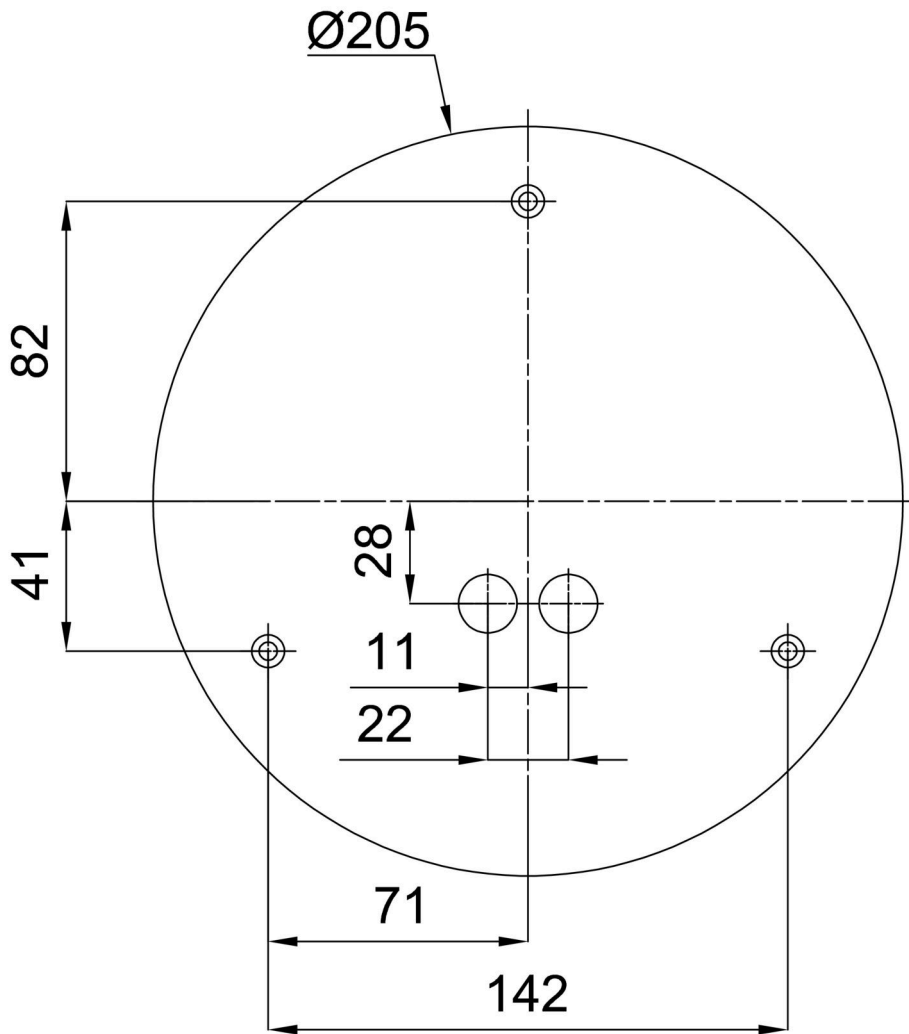

Logistic

EAN	8591728427030
Weight NTTO	1.1 Kg
Weight BTTO	1.3 Kg
Number of cartons	1 pcs
Package volume	0.008 m³
Package 1 width	0.27 m
Package 1 length	0.26 m
Package 1 height	0.11 m
Warranty*	60 months

*The warranty for the batteries is valid for 12 months from the date of purchase.

Installation dimensions: