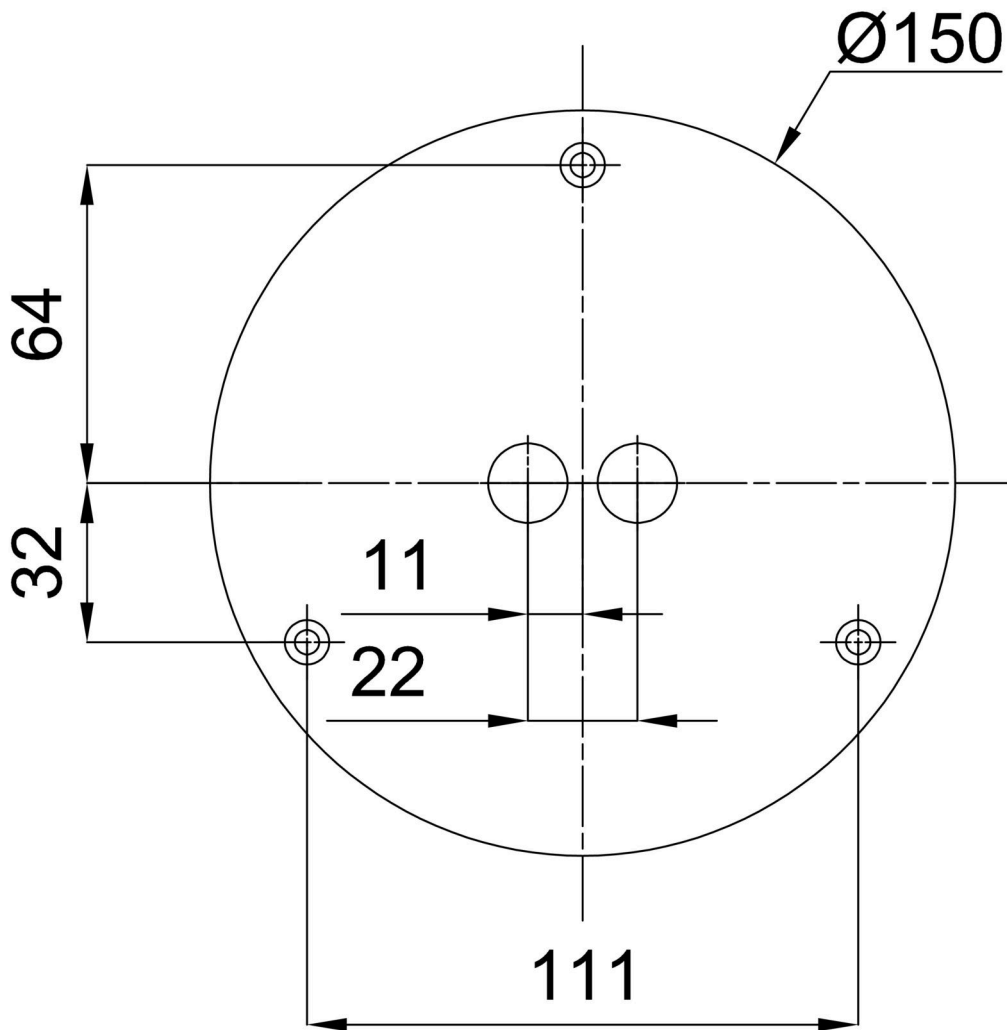

Logistic

EAN	8591728066468
Weight NTTO	0.9 Kg
Weight BTTO	1.2 Kg
Number of cartons	1 pcs
Package volume	0.005 m³
Package 1 width	0.225 m
Package 1 length	0.21 m
Package 1 height	0.105 m
Warranty*	60 months

*The warranty for the batteries is valid for 12 months from the date of purchase.

Installation dimensions: