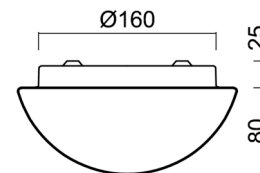

AURA 6

LED-1L11E700BT11/011 3K#

WWW.OSMONT.CZ

AURA 6

Product code: AUR51262

Type: LED-1L11E700BT11/011 3K#

Short description of the luminaire: White surface-mounted LED light ON/OFF with TRIPLEX OPAL glass shade.

Technical

Types of luminaires	Classic on/off
Mounting type	surface mounted
Base material	steel
Shade material	three-layer glass TRIPLEX OPAL
Base color	white Ral9003
Shade color	white
Holding the shade	bayonet
Mounting location	ceiling/wall
Width	200 mm
Length	200 mm
Height	105 mm
Diameter	ø 200 mm
mounting holes (diameter)	3xø5mm
Installation wire (diameter)	2xø16mm
Energy Class	D
Impact strength	IK01
Operating temperature	from -20°C to +30°C

Eulum data for calculation programs are available at www.osmont.cz.

Logistic

EAN	8591728066468
Weight NTTO	0.9 Kg
Weight BTTO	1.2 Kg
Number of cartons	1 pcs
Package volume	0.005 m ³
Package 1 width	0.225 m
Package 1 length	0.21 m
Package 1 height	0.105 m
Warranty*	60 months