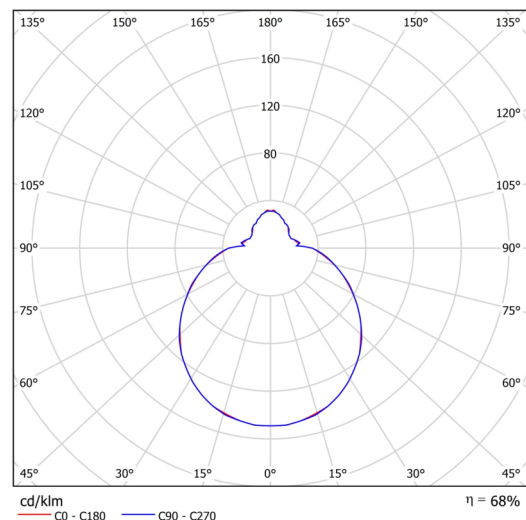

Luminous

Lum. flux of luminaire	660 lm
Lum. flux of light source	1010 lm
Luminaire efficacy	94 lm/W
Temperature	3000 K
Rated life time LED L80/B10	100000 hours
CRI	Ra80
MacAdam	3
Blue light hazard	Risk group 0