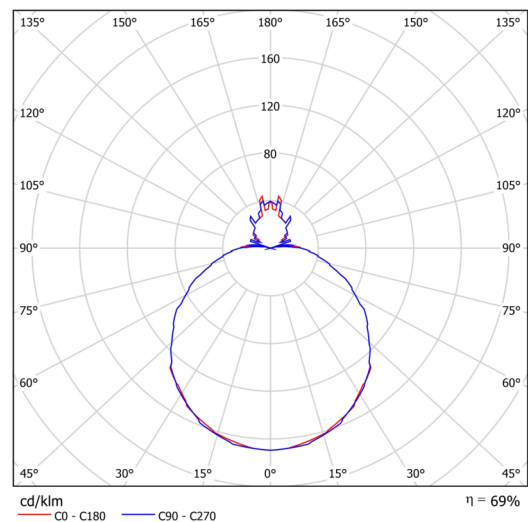

Luminous

Lum. flux of luminaire	2700 lm
Lum. flux of light source	3910 lm
Lum. flux of light source in emergency mode	200 lm
Temperature	4000 K
Rated life time LED L80/B10	100000 hours
CRI	Ra80
MacAdam	3
Blue light hazard	Risk group 0

Eulum data for calculation programs are available at www.osmont.cz.