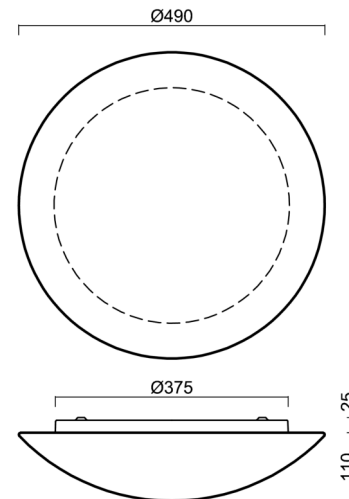

AURA 5

LED-1L16E500K86/082 NK3HST 4K#

WWW.OSMONT.CZ

AURA 5

Product code: AUR61516

Type: LED-1L16E500K86/082 NK3HST 4K#

Short description of the luminaire: White colour | ceiling or wall LED light with emergency backup combined (with Self-test) | TRIPLEX OPAL hand blown glass shade|

Technical

Types of luminaires	Emergency combined
Mounting type	surface mounted
Base material	steel
Shade material	three-layer glass TRIPLEX OPAL
Base color	white Ral9003
Shade color	white
Holding the shade	folding system
Mounting location	ceiling/wall
Width	490 mm
Length	490 mm
Height	130 mm
mounting holes (diameter)	4xØ5mm
Cable entrance	2xØ16mm
Energy Class	D
Impact strength	IK01
Operating temperature	from 0°C to +30°C

Eulum data for calculation programs are available at www.osmont.cz.

Logistic

EAN	8591728149314
Weight NTTO	4.7 Kg
Weight BTTO	5.2 Kg
Number of cartons	1 pcs
Package volume	0.036 m ³
Package 1 width	0.495 m
Package 1 length	0.515 m
Package 1 height	0.14 m
Warranty*	60 months