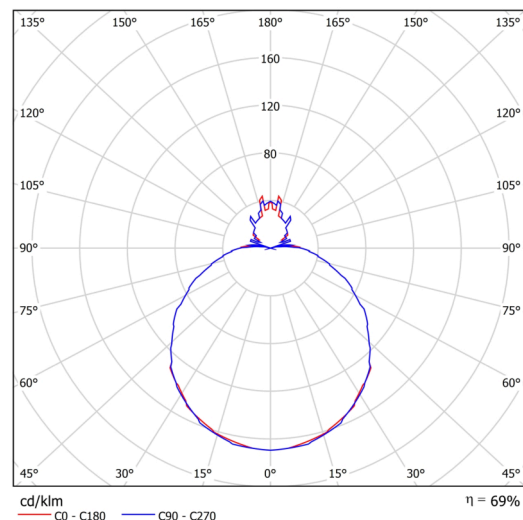

Electric

Power consumption	24 W
Ingress Protection	IP43
Socket	LED modul
Battery type	NiCd
Emergency time	3 hours
terminal block	snap terminal block
Automatic circuit breaker type B10A	26 pcs
Automatic circuit breaker type B16A	40 pcs
Automatic circuit breaker type C10A	30 pcs
Automatic circuit breaker type C16A	48 pcs