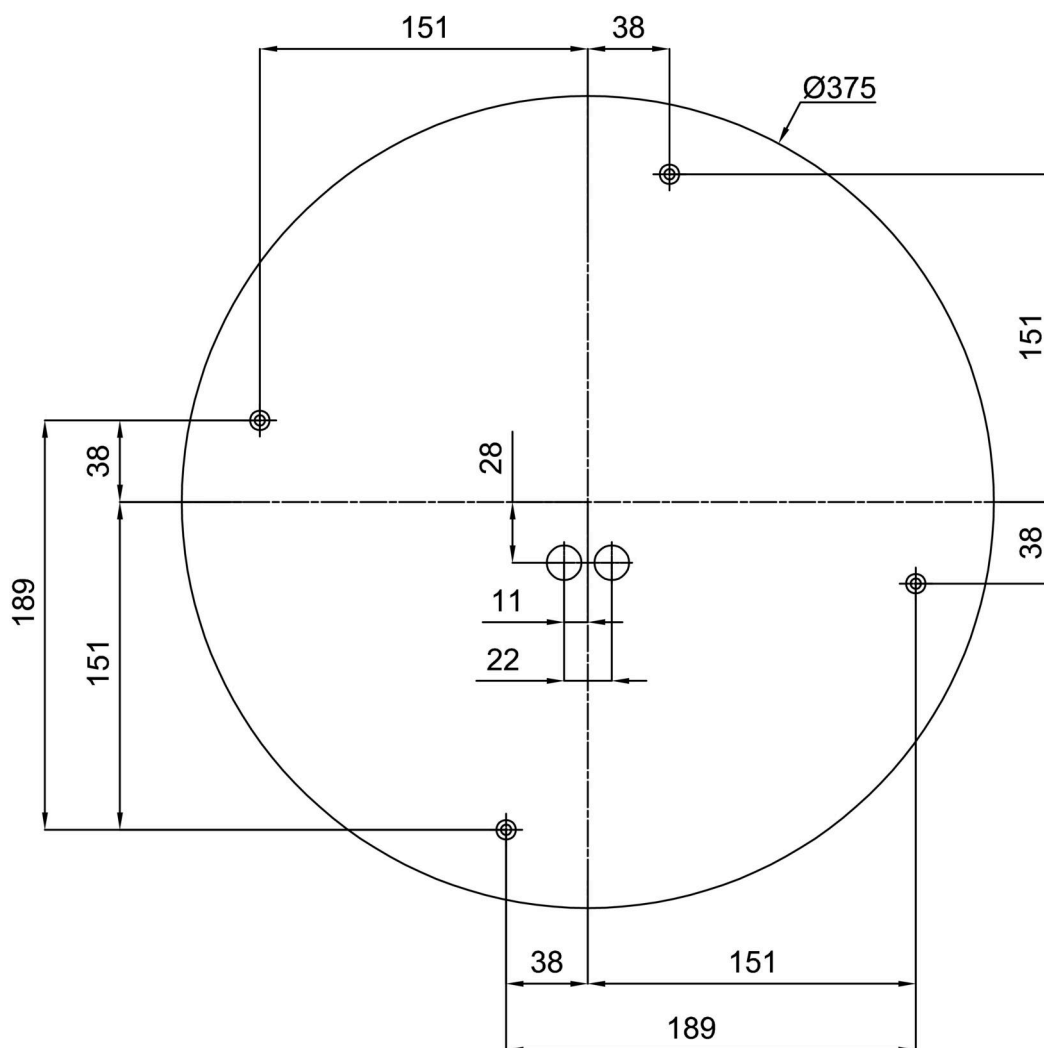

Technical

Types of luminaires	Emergency combined
Mounting type	surface mounted
Base material	steel
Shade material	three-layer glass TRIPLEX OPAL
Base color	white Ral9003
Shade color	white
Holding the shade	folding system
Mounting location	ceiling/wall
Width	490 mm
Length	490 mm
Height	130 mm
Diameter	ø 490 mm
mounting holes (diameter)	4xø5mm
Installation wire (diameter)	2xø16mm
Energy Class	D
Impact strength	IK01
Operating temperature	from 0°C to +30°C

TECHNICAL SHEET

Blue light hazard	Risk group 0
-------------------	--------------

Eulum data for calculation programs are available at www.osmont.cz.

Logistic

EAN	8591728066994
Weight NTTO	4.7 Kg
Weight BTTO	5.2 Kg
Number of cartons	1 pcs
Package volume	0.036 m ³
Package 1 width	0.515 m
Package 1 length	0.495 m
Package 1 height	0.14 m
Warranty*	60 months

*The warranty for the batteries is valid for 12 months from the date of purchase.

Installation dimensions:

Additional assortment:

Decorative collar

Product code	Name	Color	Description	Picture	Drawing
30134	K86/DL15	brushed stainless steel	the collar is held by the base		
30133	K86/DL14	polished stainless steel	the collar is held by the base		
30132	K86/DL4	white Ral9003	the collar is held by the base		

Lampshade

Product code	Name	Color	Description	Picture	Drawing
20005	082	white		