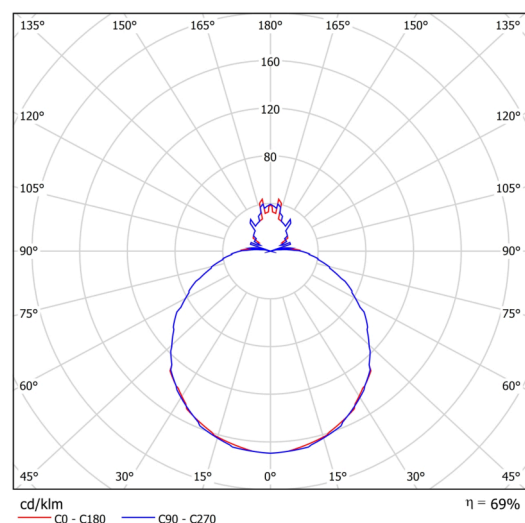

Luminous

Lum. flux of luminaire	2590 lm
Lum. flux of light source	3750 lm
Luminaire efficacy	107 lm/W
Temperature	3000 K
Rated life time LED L80/B10	100000 hours
CRI	Ra80
MacAdam	3
Blue light hazard	Risk group 0