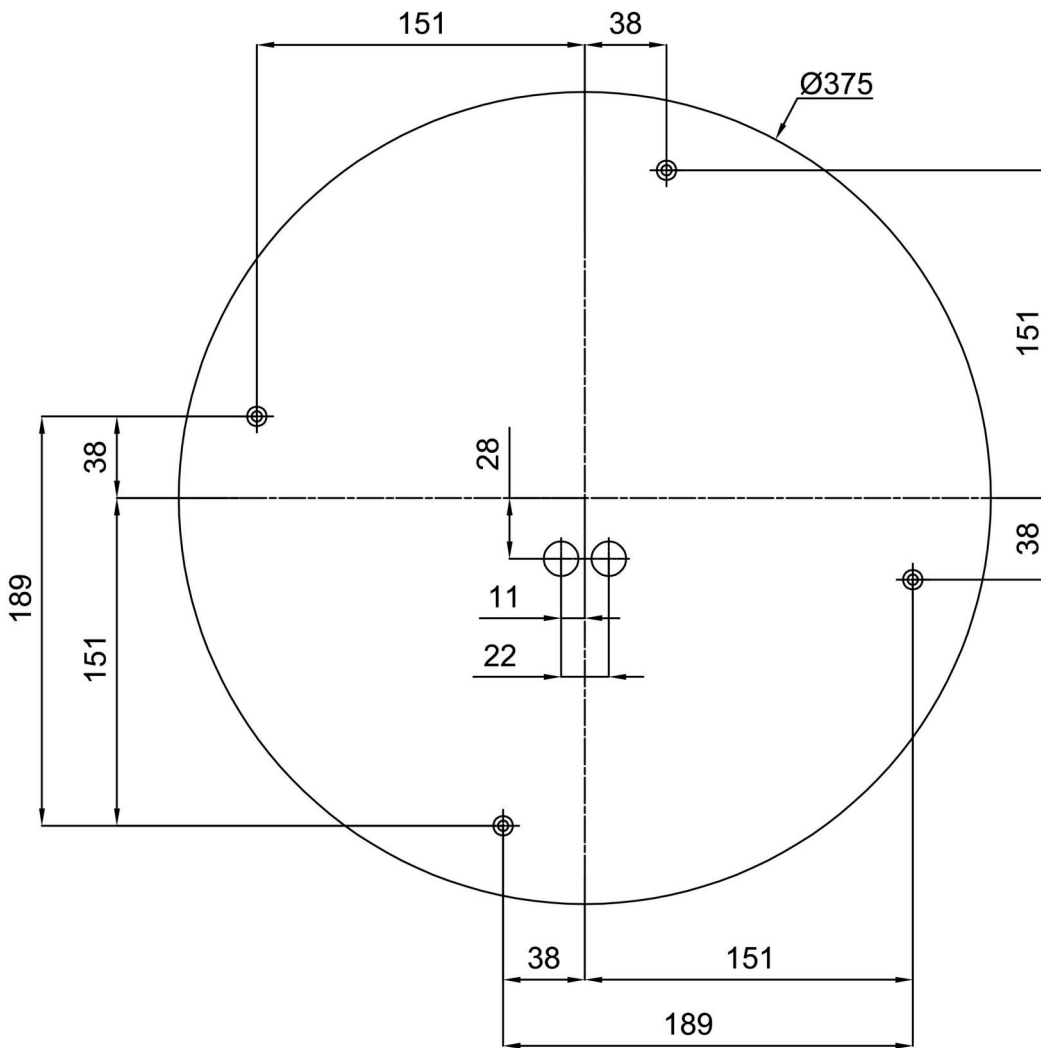

Logistic

EAN	8591728066963
Weight NTTO	4.7 Kg
Weight BTTO	5.2 Kg
Number of cartons	1 pcs
Package volume	0.036 m³
Package 1 width	0.515 m
Package 1 length	0.495 m
Package 1 height	0.14 m
Warranty*	60 months

*The warranty for the batteries is valid for 12 months from the date of purchase.

Installation dimensions: