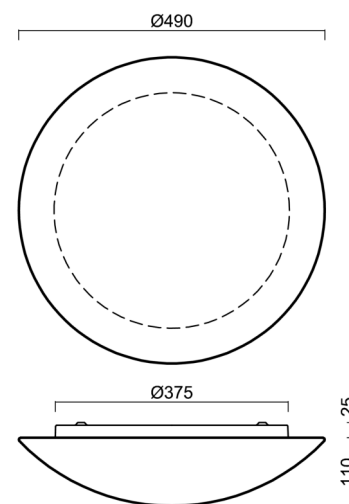

## Technical

Types of luminaires	Dimmable
Mounting type	surface mounted
Base material	steel
Shade material	three-layer glass TRIPLEX OPAL
Base color	white Ral9003
Shade color	white
Holding the shade	folding system
Mounting location	ceiling/wall
Width	490 mm
Length	490 mm
Height	130 mm
Diameter	ø 490 mm
mounting holes (diameter)	4xø5mm
Installation wire (diameter)	2xø16mm
Energy Class	D
Impact strength	IK01
Operating temperature	from -20°C to +30°C

## Lampshade

Product code	Name	Color	Description	Picture	Drawing
20005	082	white		