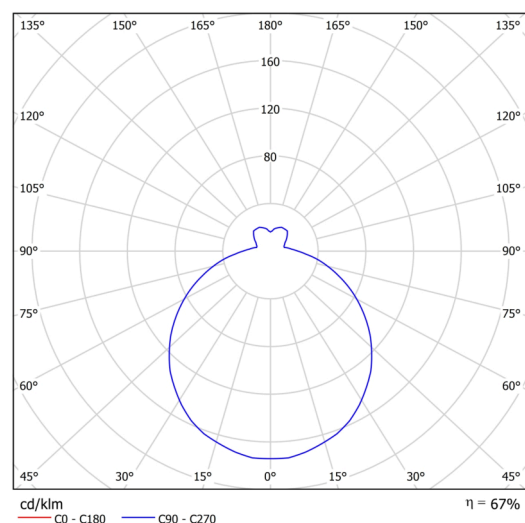

AURA 5

Product code: AUR46105

Type: IN-22K86/082 HF*

Short description of the luminaire: White surface-mounted E27 light with sensor with TRIPLEX OPAL glass shade.

Technical

Types of luminaires	Sensor
Mounting type	surface mounted
Base material	steel
Shade material	three-layer glass TRIPLEX OPAL
Base color	white Ral9003
Shade color	white
Holding the shade	folding system
Mounting location	ceiling/wall
Width	490 mm
Length	490 mm
Height	130 mm
Diameter	ø 490 mm
mounting holes (diameter)	4xø5mm
Installation wire (diameter)	2xø16mm
Impact strength	IK01

Electric

Power consumption	2x25 W
Ingress Protection	IP43
Socket	E27
Sensor	HF
terminal block	snap terminal block

Luminous

Blue light hazard	Risk group 0

Eulum data for calculation programs are available at www.osmont.cz.