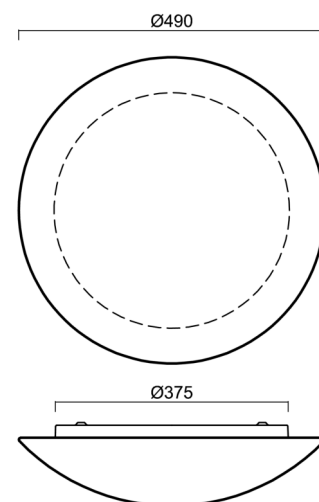

AURA 5

Product code: AUR46105

Type: IN-22K86/082 HF*

Short description of the luminaire: White surface-mounted E27 light with sensor with TRIPLEX OPAL glass shade.

Technical

Types of luminaires	Sensor
Mounting type	surface mounted
Base material	steel
Shade material	three-layer glass TRIPLEX OPAL
Base color	white Ral9003
Shade color	white
Holding the shade	folding system
Mounting location	ceiling/wall
Width	490 mm
Length	490 mm
Height	130 mm
Diameter	ø 490 mm
mounting holes (diameter)	4xø5mm
Installation wire (diameter)	2xø16mm
Impact strength	IK01

Electric

Power consumption	2x25 W
Ingress Protection	IP43
Socket	E27
Sensor	HF
terminal block	snap terminal block

Luminous

Blue light hazard	Risk group 0

Eulum data for calculation programs are available at www.osmont.cz.