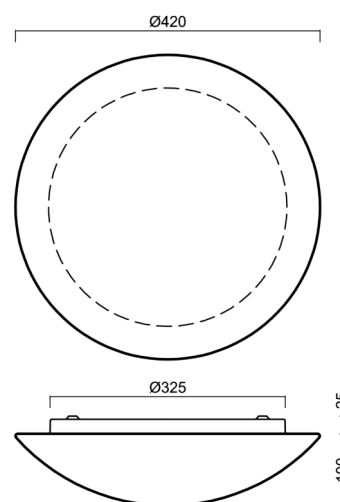

## Technical

Types of luminaires	Dimmable
Mounting type	surface mounted
Base material	steel
Shade material	three-layer glass TRIPLEX OPAL
Base color	white Ral9003
Shade color	white
Holding the shade	folding system
Mounting location	ceiling/wall
Width	420 mm
Length	420 mm
Height	125 mm
Diameter	ø 420 mm
mounting holes (diameter)	4xø5mm
Installation wire (diameter)	2xø16mm
Energy Class	D
Impact strength	IK01
Operating temperature	from -20°C to +30°C

## Lampshade

Product code	Name	Color	Description	Picture	Drawing
20004	072	white		