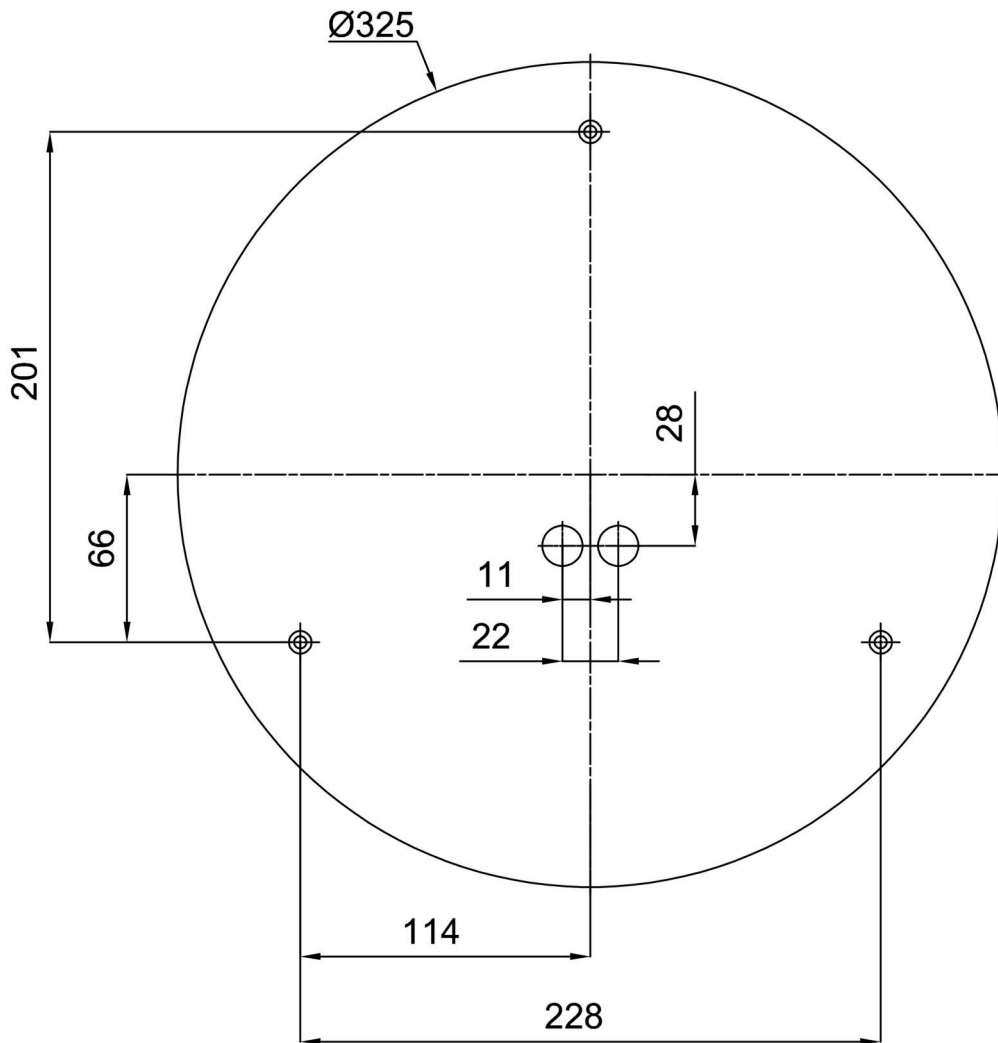

Logistic

EAN	8591728071318
Weight NTTO	2.8 Kg
Weight BTTO	3.1 Kg
Number of cartons	1 pcs
Package volume	0.017 m³
Package 1 width	0.375 m
Package 1 length	0.355 m
Package 1 height	0.13 m
Warranty*	60 months

*The warranty for the batteries is valid for 12 months from the date of purchase.

Installation dimensions: