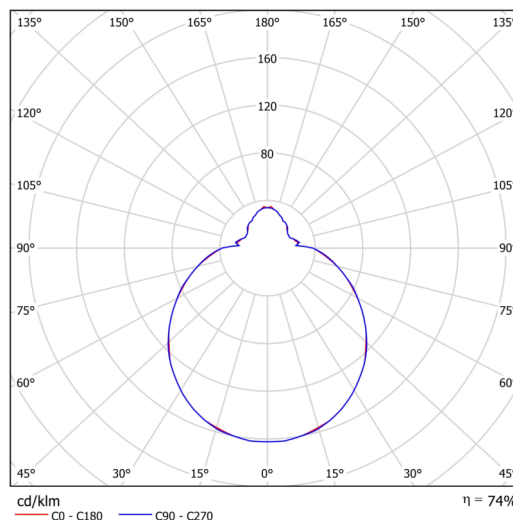

Luminous

Lum. flux of luminaire	2990/3120 lm
Lum. flux of light source	4040/4220 lm
Luminaire efficacy	110 lm/W
Temperature	3000/4000 K
Rated life time LED L80/B10	100000 hours
CRI	Ra80
MacAdam	3
Blue light hazard	Risk group 0