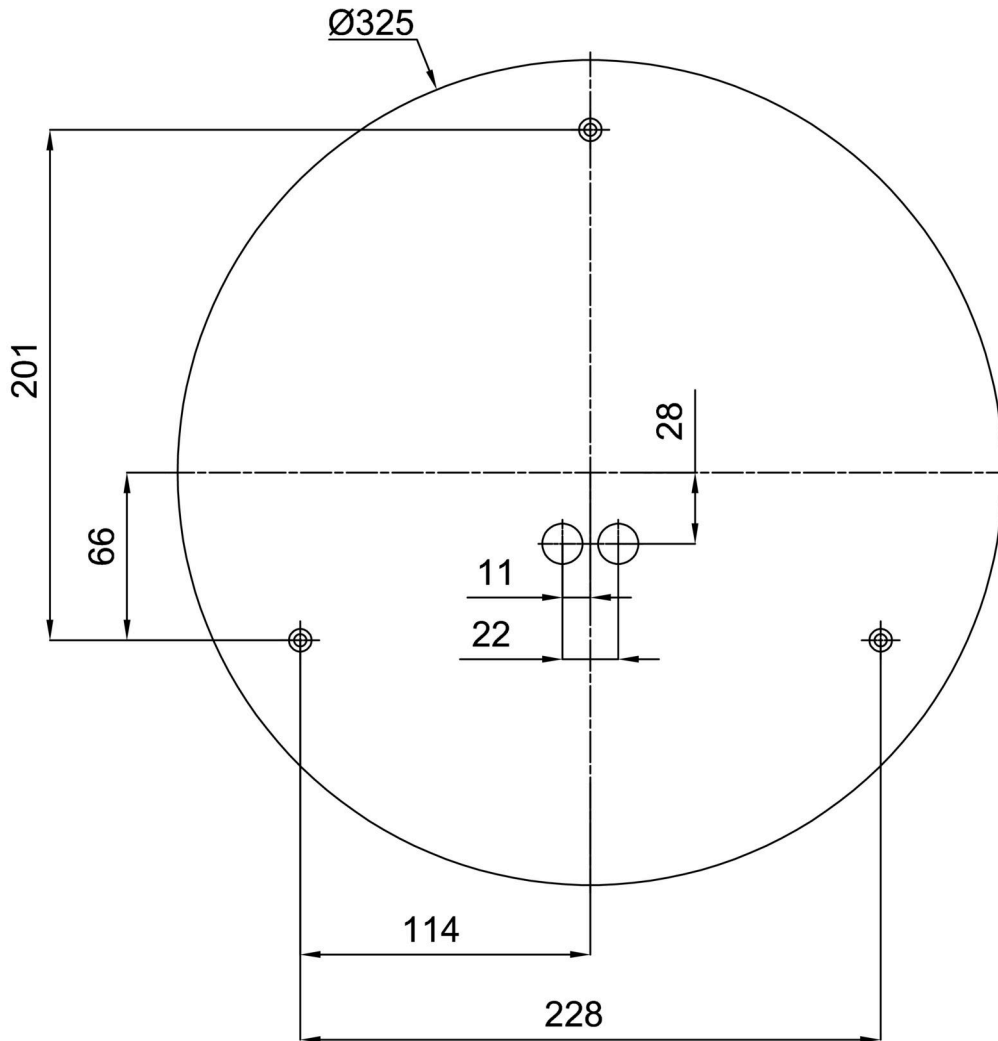

TECHNICAL SHEET

Multipower

Possibility of output adjustment by the user (DIP switch on the current source).

I [mA]	700	600	500	400	
[%]	100	86	71	57	

Logistic

EAN	8591728071295
Weight NTTO	2.8 Kg
Weight BTTO	3.1 Kg
Number of cartons	1 pcs
Package volume	0.017 m³
Package 1 width	0.375 m
Package 1 length	0.355 m
Package 1 height	0.13 m
Warranty*	60 months

*The warranty for the batteries is valid for 12 months from the date of purchase.

Installation dimensions: