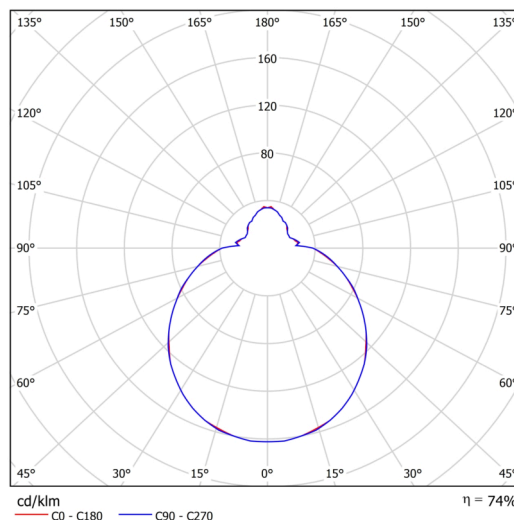

Luminous

Lum. flux of luminaire	2990/3120 lm
Lum. flux of light source	4040/4220 lm
Luminaire efficacy	110 lm/W
Temperature	3000/4000 K
Rated life time LED L80/B10	100000 hours
CRI	Ra80
MacAdam	3
Blue light hazard	Risk group 0