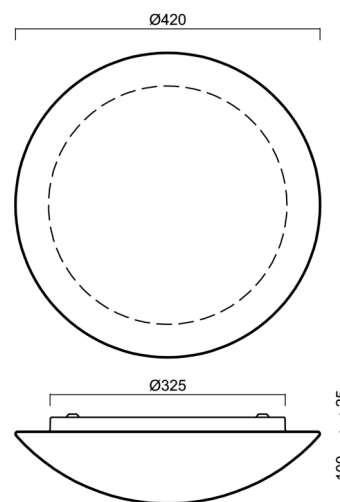

Technical

Types of luminaires	Classic on/off
Mounting type	surface mounted
Base material	steel
Shade material	three-layer glass TRIPLEX OPAL
Base color	white Ral9003
Shade color	white
Holding the shade	folding system
Mounting location	ceiling/wall
Width	420 mm
Length	420 mm
Height	125 mm
Diameter	ø 420 mm
mounting holes (diameter)	4xø5mm
Installation wire (diameter)	2xø16mm
Energy Class	D
Impact strength	IK01
Operating temperature	from -20°C to +30°C

Lampshade

Product code	Name	Color	Description	Picture	Drawing
20004	072	white		