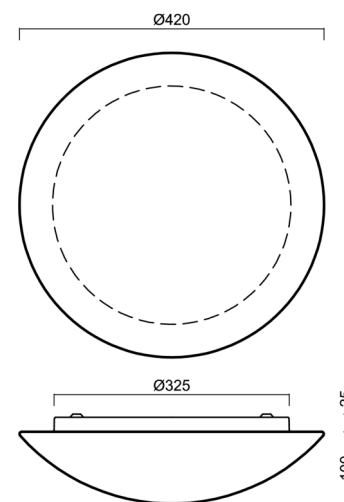

## Technical

Types of luminaires	Classic on/off
Mounting type	surface mounted
Base material	steel
Shade material	three-layer glass TRIPLEX OPAL
Base color	white Ral9003
Shade color	white
Holding the shade	folding system
Mounting location	ceiling/wall
Width	420 mm
Length	420 mm
Height	125 mm
Diameter	ø 420 mm
mounting holes (diameter)	4xø5mm
Installation wire (diameter)	2xø16mm
Energy Class	D
Impact strength	IK01
Operating temperature	from -20°C to +30°C

Lampshade

Product code	Name	Color	Description	Picture	Drawing
20004	072	white		