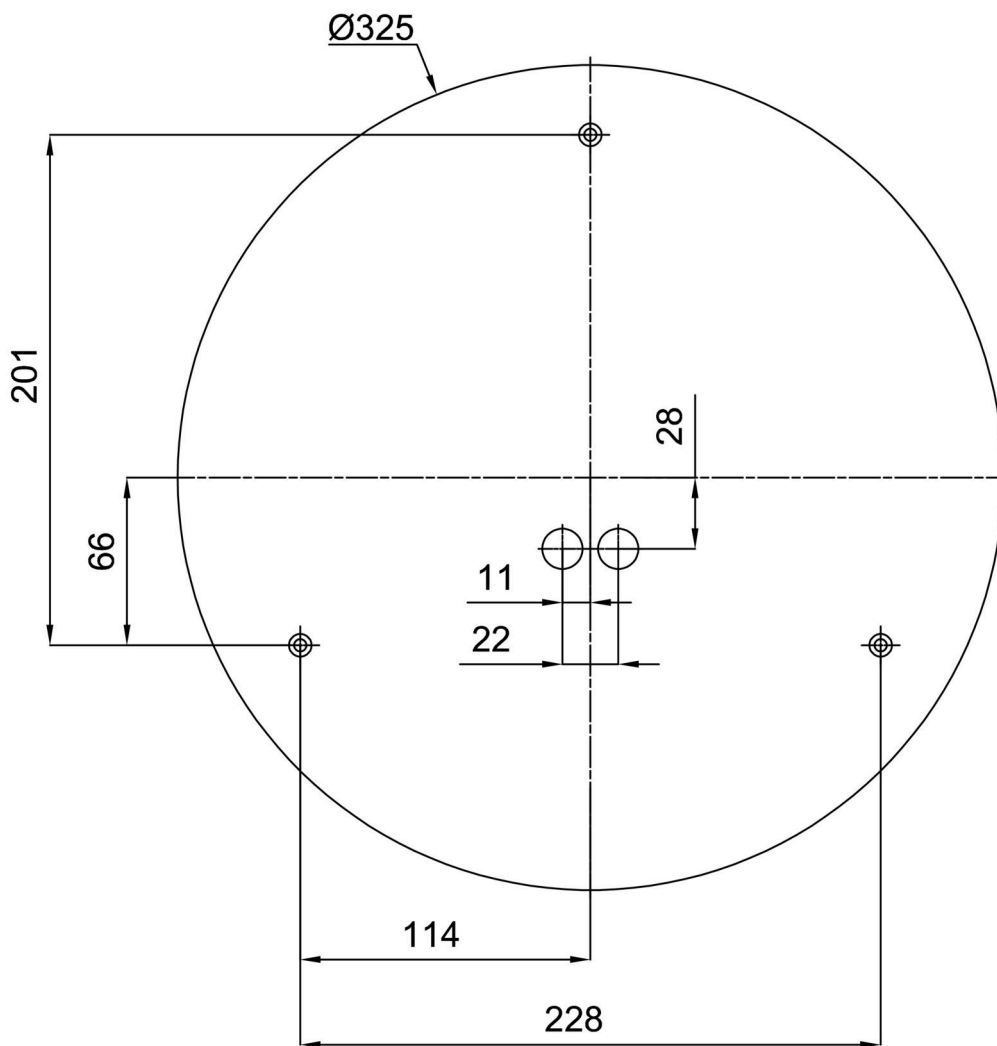

Logistic

EAN	8591728071264
Weight NTTO	2.8 Kg
Weight BTTO	3.1 Kg
Number of cartons	1 pcs
Package volume	0.017 m³
Package 1 width	0.375 m
Package 1 length	0.355 m
Package 1 height	0.13 m
Warranty*	60 months

*The warranty for the batteries is valid for 12 months from the date of purchase.

Installation dimensions: