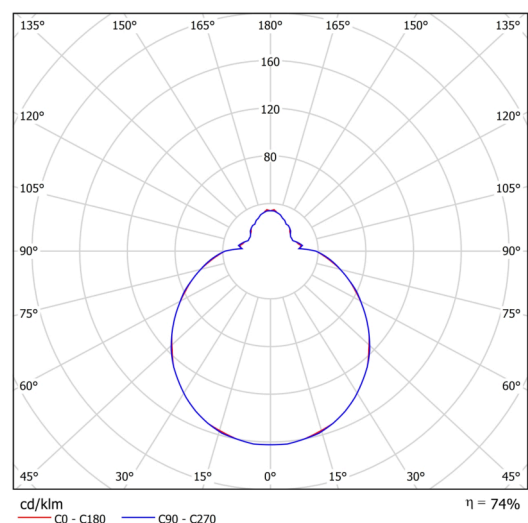

Luminous

Lum. flux of luminaire	2220/2320 lm
Lum. flux of light source	3000/3130 lm
Luminaire efficacy	116 lm/W
Temperature	3000/4000 K
Rated life time LED L80/B10	100000 hours
CRI	Ra80
MacAdam	3
Blue light hazard	Risk group 0