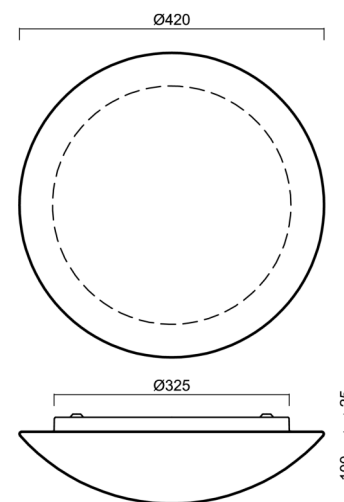

AURA 4

LED-1L15EMP700K74/072 NK3HST HF 3K#

WWW.OSMONT.CZ

AURA 4

Product code: AUR61015

Type: LED-1L15EMP700K74/072 NK3HST HF 3K#

Short description of the luminaire: White colour | ceiling or wall LED light with emergency backup combined (with Self-test) with HF sensor |TRIPLEX OPAL hand blown glass shade|

Technical

Types of luminaires	Emergency combined SELFTEST + sensor
Mounting type	surface mounted
Base material	steel
Shade material	three-layer glass TRIPLEX OPAL
Base color	white Ra9003
Shade color	white
Holding the shade	folding system
Mounting location	ceiling/wall
Width	420 mm
Length	420 mm
Height	125 mm
mounting holes (diameter)	4xØ5mm
Cable entrance	2xØ16mm
Energy Class	D
Impact strength	IK01
Operating temperature	from -20°C to +30°C