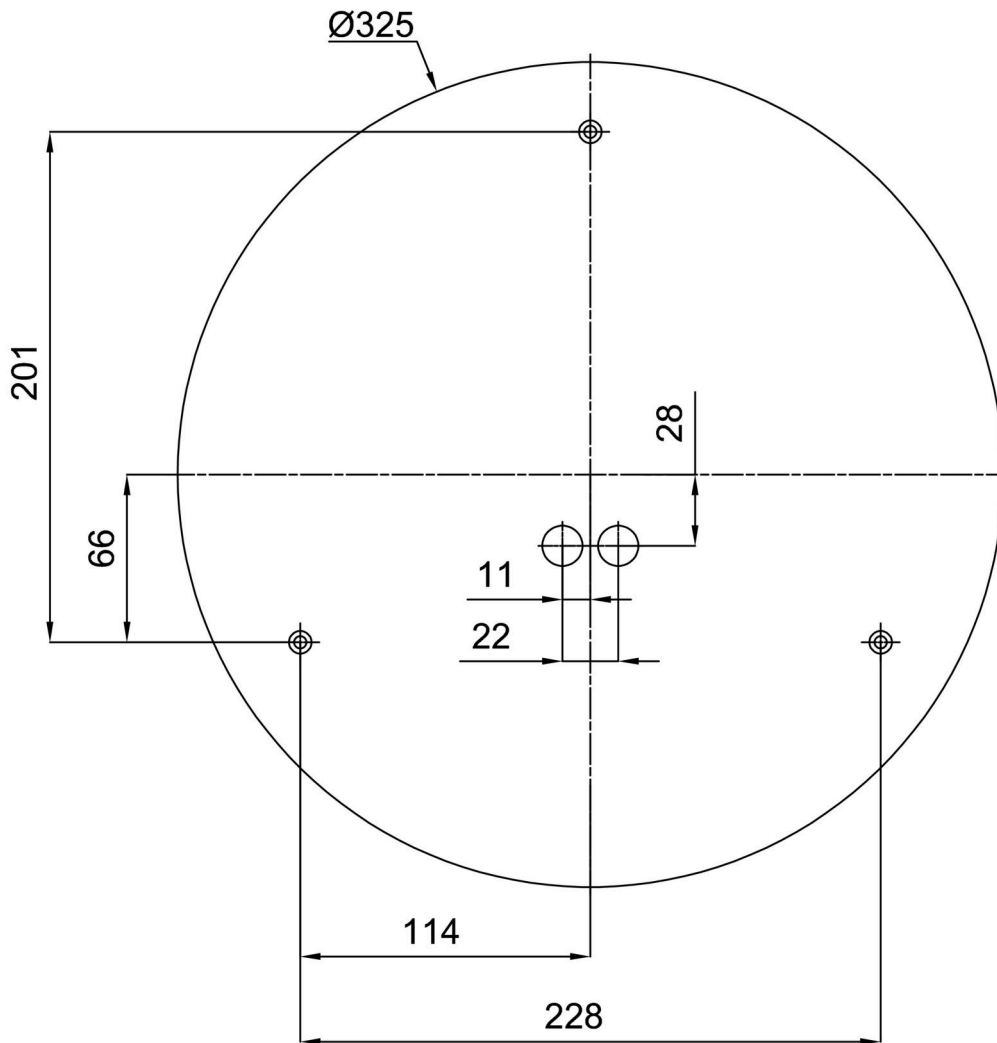

Technical

Types of luminaires	Emergency combined SELFTEST + sensor
Mounting type	surface mounted
Base material	steel
Shade material	three-layer glass TRIPLEX OPAL
Base color	white Ra9003
Shade color	white
Holding the shade	folding system
Mounting location	ceiling/wall
Width	420 mm
Length	420 mm
Height	125 mm
mounting holes (diameter)	4xØ5mm
Cable entrance	2xØ16mm
Energy Class	D
Impact strength	IK01
Operating temperature	from -20°C to +30°C

Eulum data for calculation programs are available at www.osmont.cz.

Logistic

EAN	8591728149000
Weight NTTO	2.8 Kg
Weight BTTO	3.1 Kg
Number of cartons	1 pcs
Package volume	0.017 m ³
Package 1 width	0.355 m
Package 1 length	0.375 m
Package 1 height	0.13 m
Warranty*	60 months

*The warranty for the batteries is valid for 12 months from the date of purchase.

Installation dimensions:

Additional assortment:

Decorative collar

Product code	Name	Color	Description	Picture	Drawing
30131	K74/DL15	brushed stainless steel	příslušenství		
30130	K74/DL14	polished stainless steel	příslušenství		
30129	K74/DL4	white Ral9003	příslušenství		