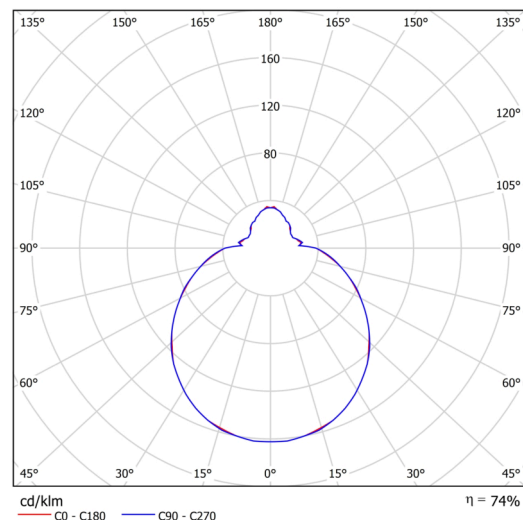

Luminous

Lum. flux of luminaire	2990 lm
Lum. flux of light source	4040 lm
Lum. flux of light source in emergency mode	200 lm
Temperature	3000 K
Rated life time LED L80/B10	100000 hours
CRI	Ra80
MacAdam	3
Blue light hazard	Risk group 0

Eulum data for calculation programs are available at www.osmont.cz.