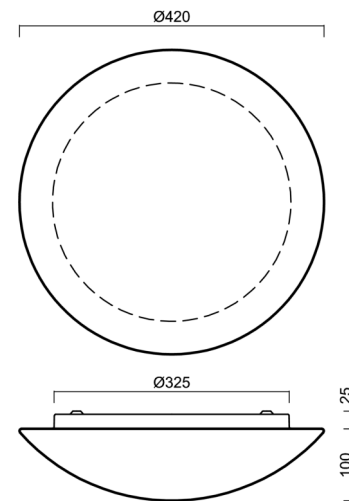

# AURA 4

Product code: AUR59533

Type: LED-1L15EMP700K74/072/NK1W HF 4K#

Short description of the luminaire: White surface-mounted LED light with emergency unit combined with sensor with TRIPLEX OPAL glass shade.

## Technical

Types of luminaires	Emergency combined + sensor
Mounting type	surface mounted
Base material	steel
Shade material	three-layer glass TRIPLEX OPAL
Base color	white Ral9003
Shade color	white
Holding the shade	folding system
Mounting location	ceiling/wall
Width	420 mm
Length	420 mm
Height	125 mm
Diameter	ø 420 mm
mounting holes (diameter)	4xø5mm
Installation wire (diameter)	2xø16mm
Energy Class	D
Impact strength	IK01
Operating temperature	from -20°C to +30°C

## Lampshade

Product code	Name	Color	Description	Picture	Drawing
20004	072	white		