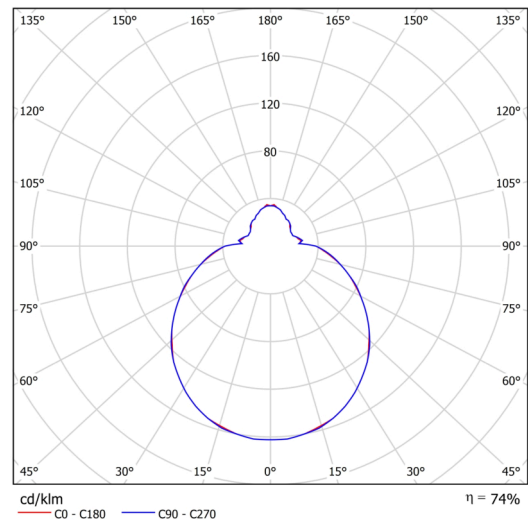

Luminous

Lum. flux of luminaire	3120 lm
Lum. flux of light source	4220 lm
Lum. flux of light source in emergency mode	150 lm
Luminaire efficacy	115 lm/W
Temperature	4000 K
Rated life time LED L80/B10	100000 hours
CRI	Ra80