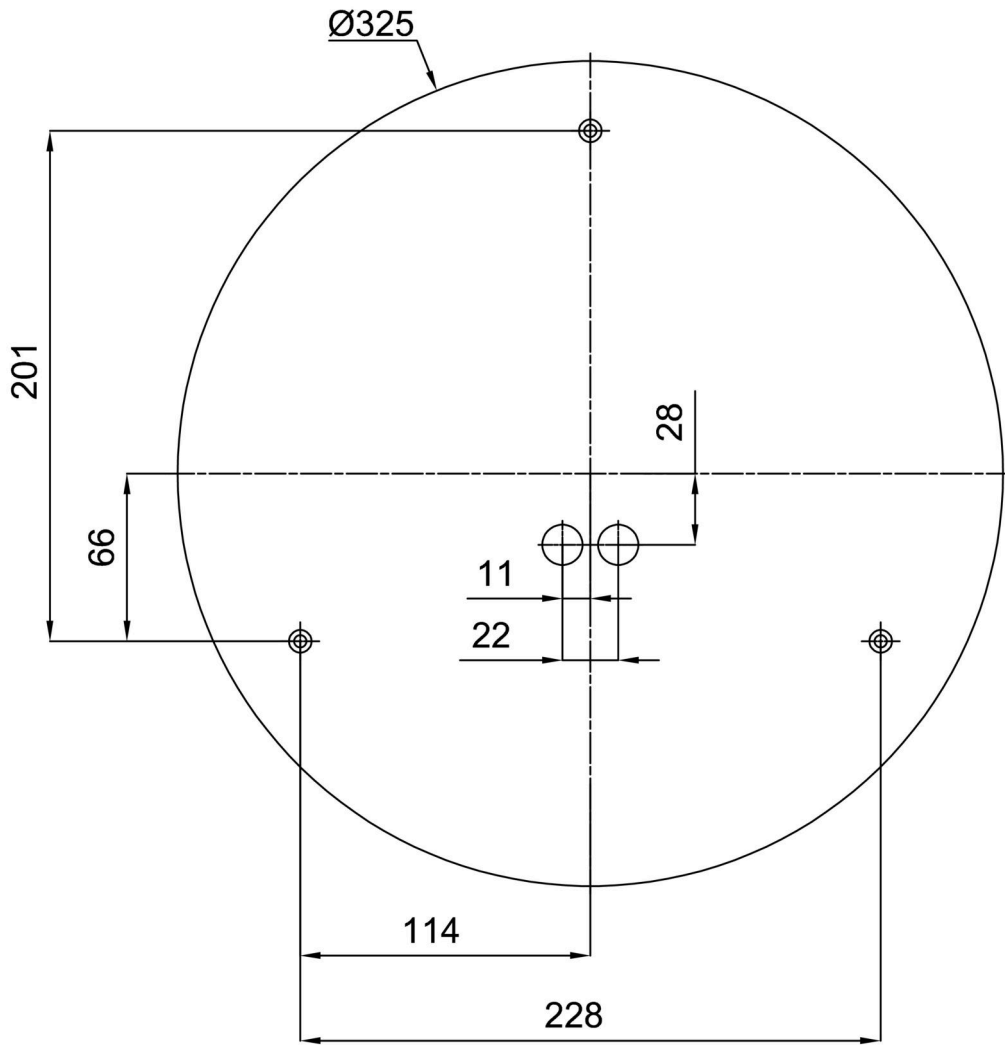

## Technical

Types of luminaires	Emergency combined + sensor
Mounting type	surface mounted
Base material	steel
Shade material	three-layer glass TRIPLEX OPAL
Base color	white Ral9003
Shade color	white
Holding the shade	folding system
Mounting location	ceiling/wall
Width	420 mm
Length	420 mm
Height	125 mm
Diameter	ø 420 mm
mounting holes (diameter)	4xø5mm
Installation wire (diameter)	2xø16mm
Energy Class	D
Impact strength	IK01
Operating temperature	from -20°C to +30°C

## Installation dimensions: