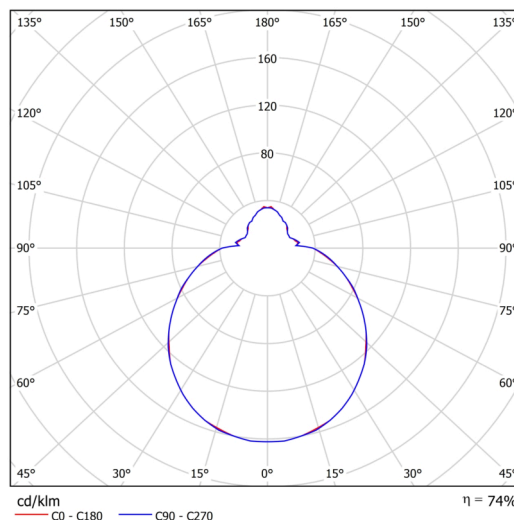

Luminous

Lum. flux of luminaire	3120 lm
Lum. flux of light source	4220 lm
Lum. flux of light source in emergency mode	150 lm
Luminaire efficacy	115 lm/W
Temperature	4000 K
Rated life time LED L80/B10	100000 hours
CRI	Ra80
MacAdam	3