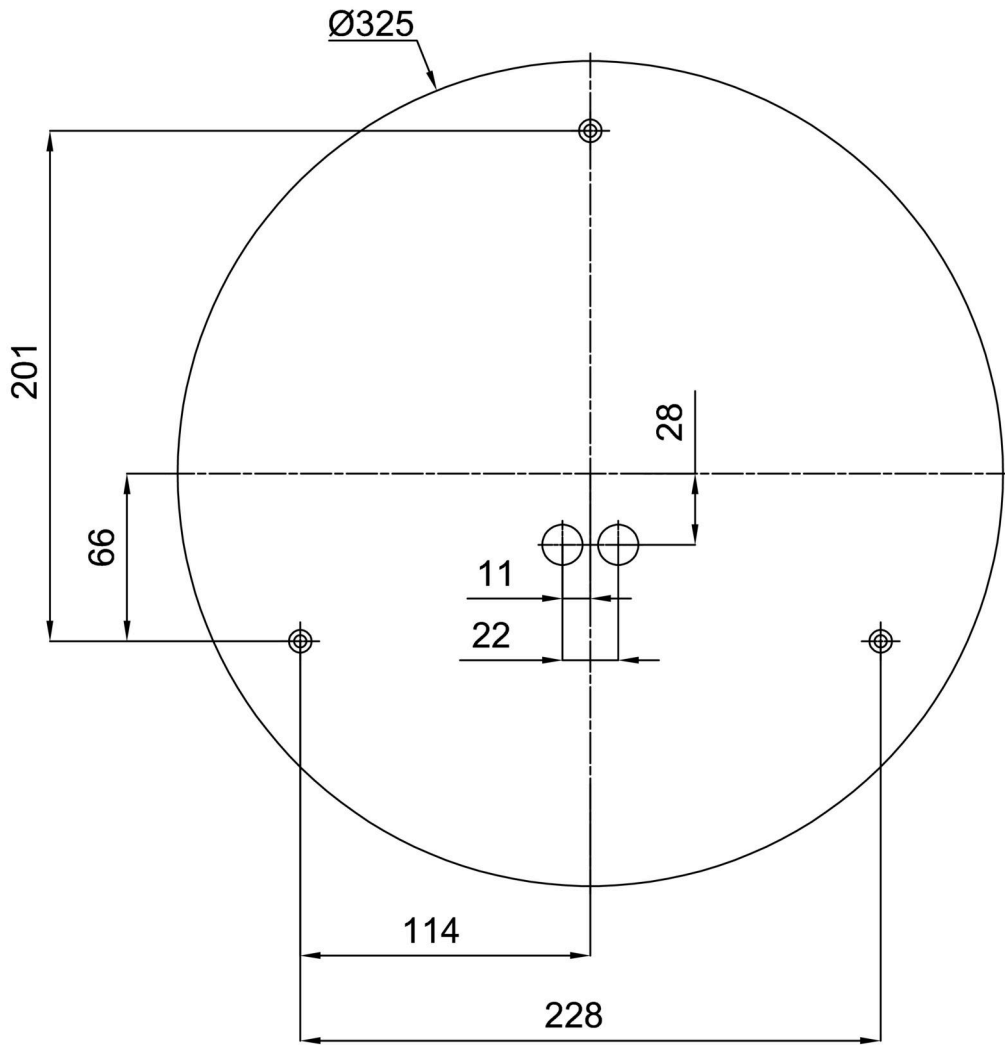

## Technical

Types of luminaires	Emergency combined
Mounting type	surface mounted
Base material	steel
Shade material	three-layer glass TRIPLEX OPAL
Base color	white Ral9003
Shade color	white
Holding the shade	folding system
Mounting location	ceiling/wall
Width	420 mm
Length	420 mm
Height	125 mm
Diameter	ø 420 mm
mounting holes (diameter)	4xø5mm
Installation wire (diameter)	2xø16mm
Energy Class	D
Impact strength	IK01
Operating temperature	from 0°C to +30°C

### Installation dimensions: