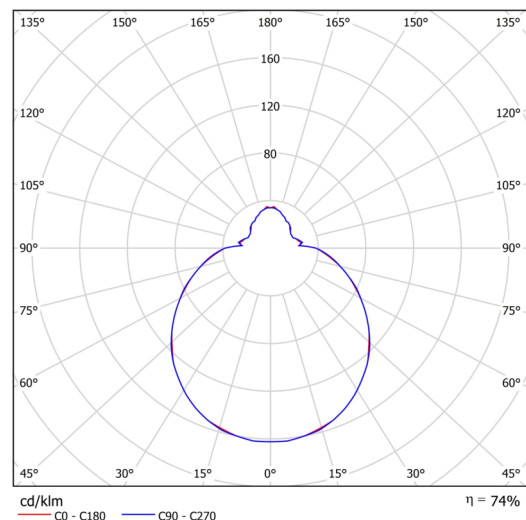

Luminous

Lum. flux of luminaire	2320 lm
Lum. flux of light source	3130 lm
Lum. flux of light source in emergency mode	150 lm
Luminaire efficacy	122 lm/W
Temperature	4000 K
Rated life time LED L80/B10	100000 hours
CRI	Ra80
MacAdam	3