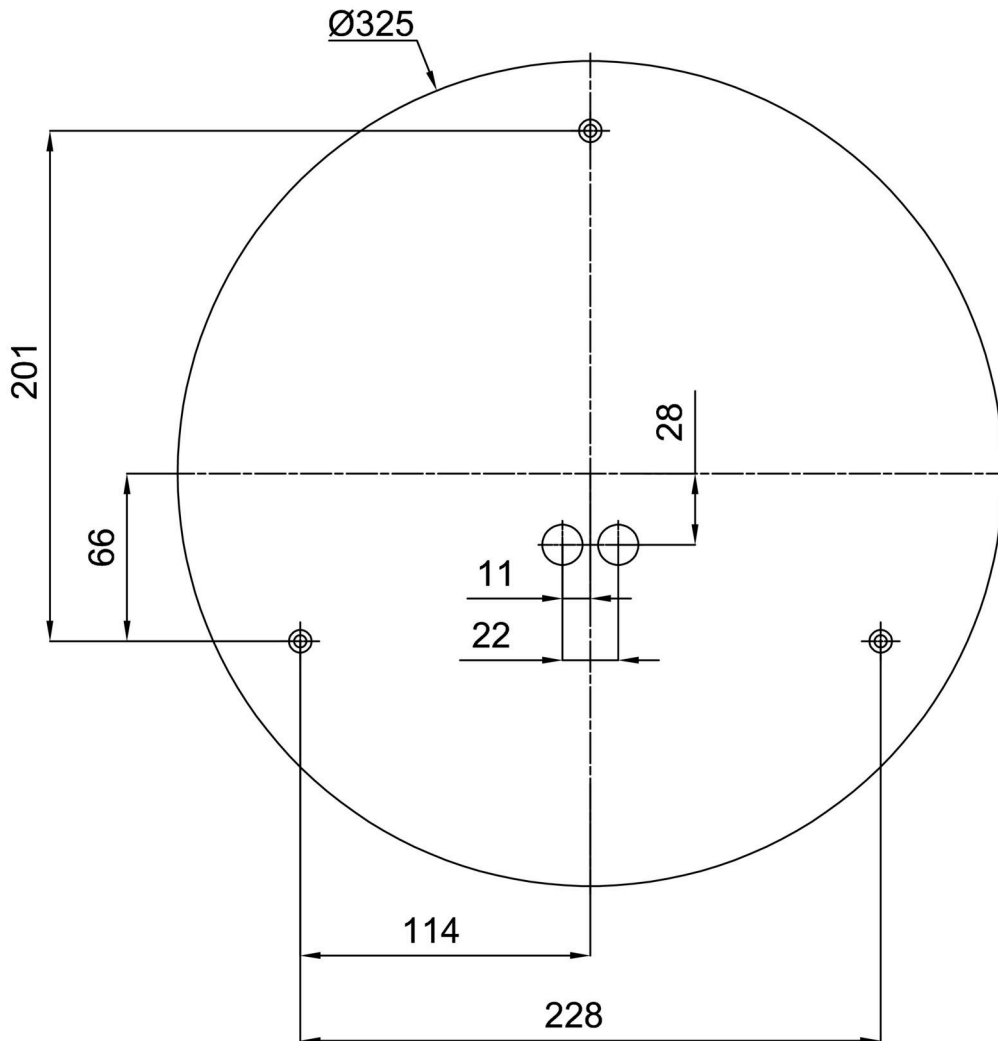

## Technical

Types of luminaires	Emergency combined
Mounting type	surface mounted
Base material	steel
Shade material	three-layer glass TRIPLEX OPAL
Base color	white Ral9003
Shade color	white
Holding the shade	folding system
Mounting location	ceiling/wall
Width	420 mm
Length	420 mm
Height	125 mm
Diameter	ø 420 mm
mounting holes (diameter)	4xø5mm
Installation wire (diameter)	2xø16mm
Energy Class	D
Impact strength	IK01
Operating temperature	from 0°C to +30°C

## Installation dimensions: