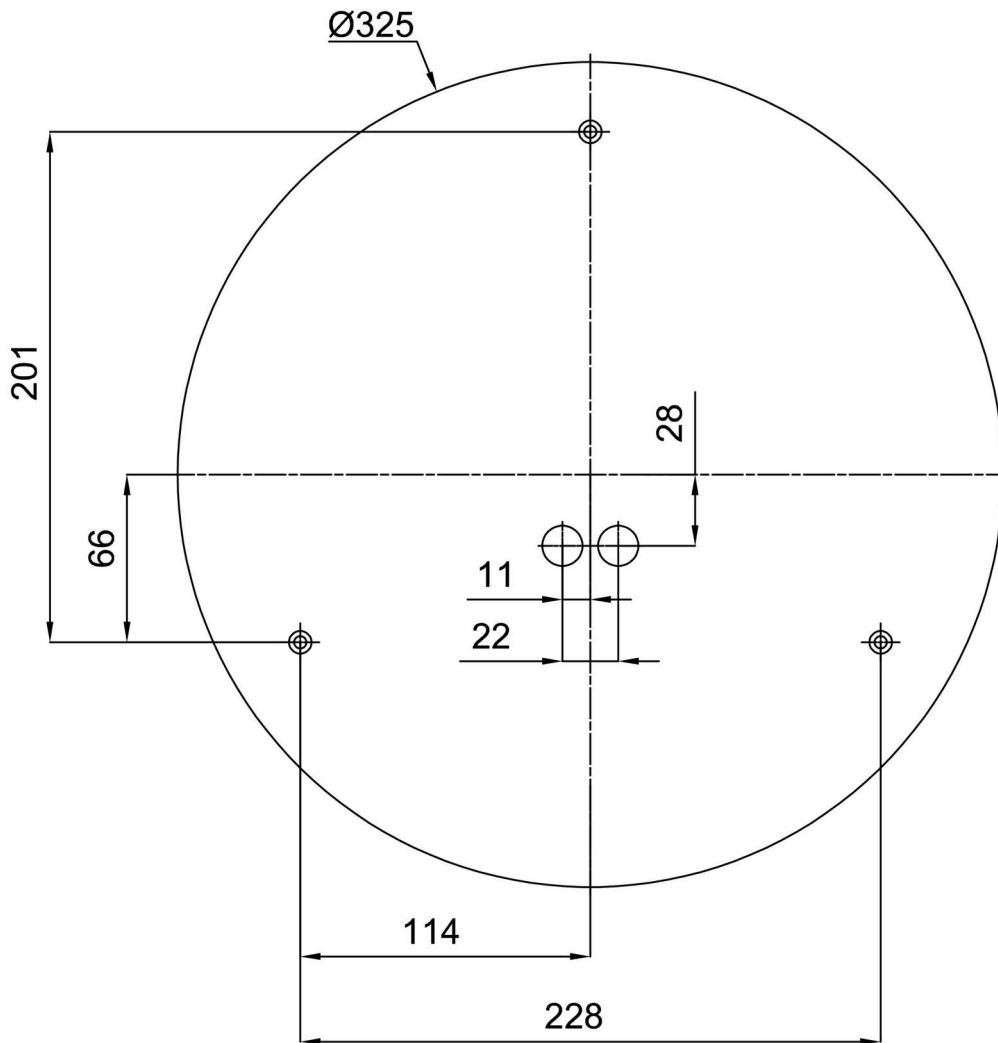

## Technical

Types of luminaires	Sensor
Mounting type	surface mounted
Base material	steel
Shade material	three-layer glass TRIPLEX OPAL
Base color	white Ral9003
Shade color	white
Holding the shade	folding system
Mounting location	ceiling/wall
Width	420 mm
Length	420 mm
Height	125 mm
Diameter	ø 420 mm
mounting holes (diameter)	4xø5mm
Installation wire (diameter)	2xø16mm
Energy Class	D
Impact strength	IK01
Operating temperature	from -20°C to +30°C

## Installation dimensions: