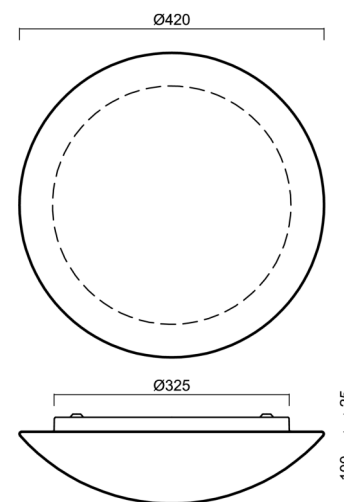

## Technical

Types of luminaires	Sensor
Mounting type	surface mounted
Base material	steel
Shade material	three-layer glass TRIPLEX OPAL
Base color	white Ral9003
Shade color	white
Holding the shade	folding system
Mounting location	ceiling/wall
Width	420 mm
Length	420 mm
Height	125 mm
Diameter	ø 420 mm
mounting holes (diameter)	4xø5mm
Installation wire (diameter)	2xø16mm
Energy Class	D
Impact strength	IK01
Operating temperature	from -20°C to +30°C

## Lampshade

Product code	Name	Color	Description	Picture	Drawing
20004	072	white		