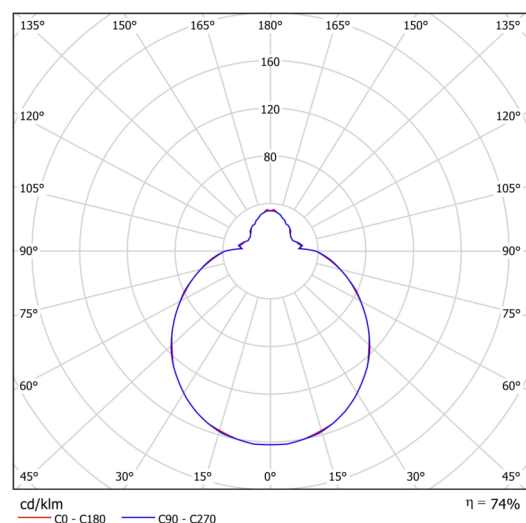

Luminous

Lum. flux of luminaire	3120 lm
Lum. flux of light source	4220 lm
Luminaire efficacy	115 lm/W
Temperature	4000 K
Rated life time LED L80/B10	100000 hours
CRI	Ra80
MacAdam	3
Blue light hazard	Risk group 0