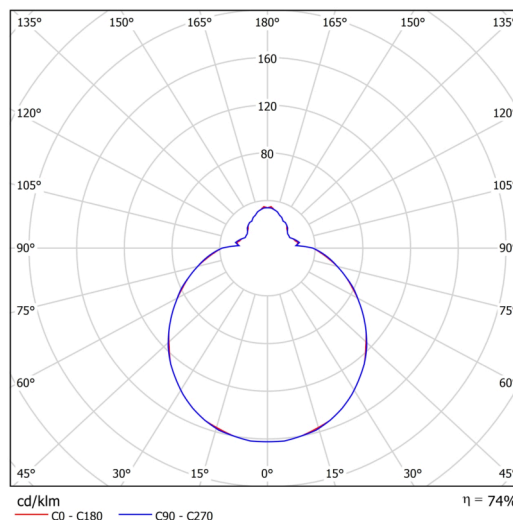

Luminous

Lum. flux of luminaire	3120 lm
Lum. flux of light source	4220 lm
Luminaire efficacy	115 lm/W
Temperature	4000 K
Rated life time LED L80/B10	100000 hours
CRI	Ra80
MacAdam	3
Blue light hazard	Risk group 0