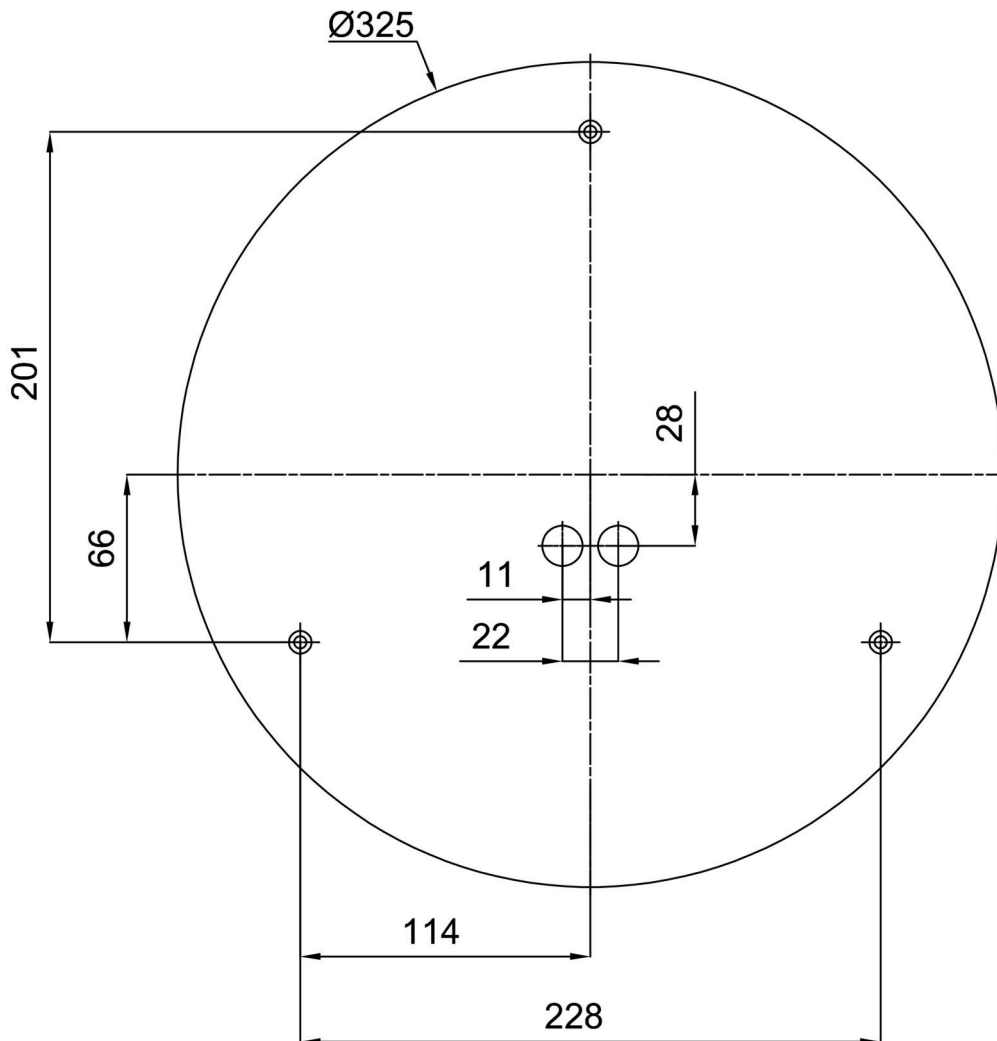

TECHNICAL SHEET

Multipower

Possibility of output adjustment by the user (DIP switch on the current source).

I [mA]	700	600	500	400	
[%]	100	86	71	57	

Logistic

EAN	8591728067649
Weight NTTO	2.8 Kg
Weight BTTO	3.1 Kg
Number of cartons	1 pcs
Package volume	0.017 m³
Package 1 width	0.375 m
Package 1 length	0.355 m
Package 1 height	0.13 m
Warranty*	60 months

*The warranty for the batteries is valid for 12 months from the date of purchase.

Installation dimensions: