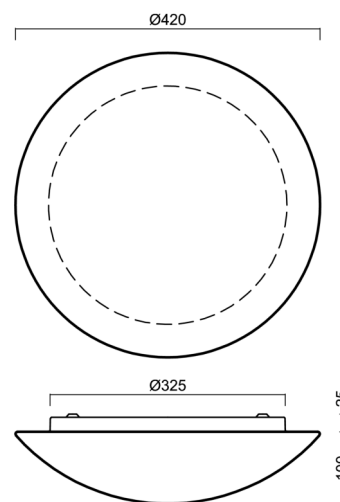

AURA 4

LED-1L15EMP700K74/072 4K#

WWW.OSMONT.CZ

AURA 4

Product code: AUR59525

Type: LED-1L15EMP700K74/072 4K#

Short description of the luminaire: White surface-mounted LED light ON/OFF with TRIPLEX OPAL glass shade.

Technical

Types of luminaires	Classic on/off
Mounting type	surface mounted
Base material	steel
Shade material	three-layer glass TRIPLEX OPAL
Base color	white Ral9003
Shade color	white
Holding the shade	folding system
Mounting location	ceiling/wall
Width	420 mm
Length	420 mm
Height	125 mm
Diameter	ø 420 mm
mounting holes (diameter)	4xø5mm
Installation wire (diameter)	2xø16mm
Energy Class	D
Impact strength	IK01
Operating temperature	from -20°C to +30°C

Lampshade

Product code	Name	Color	Description	Picture	Drawing
20004	072	white		