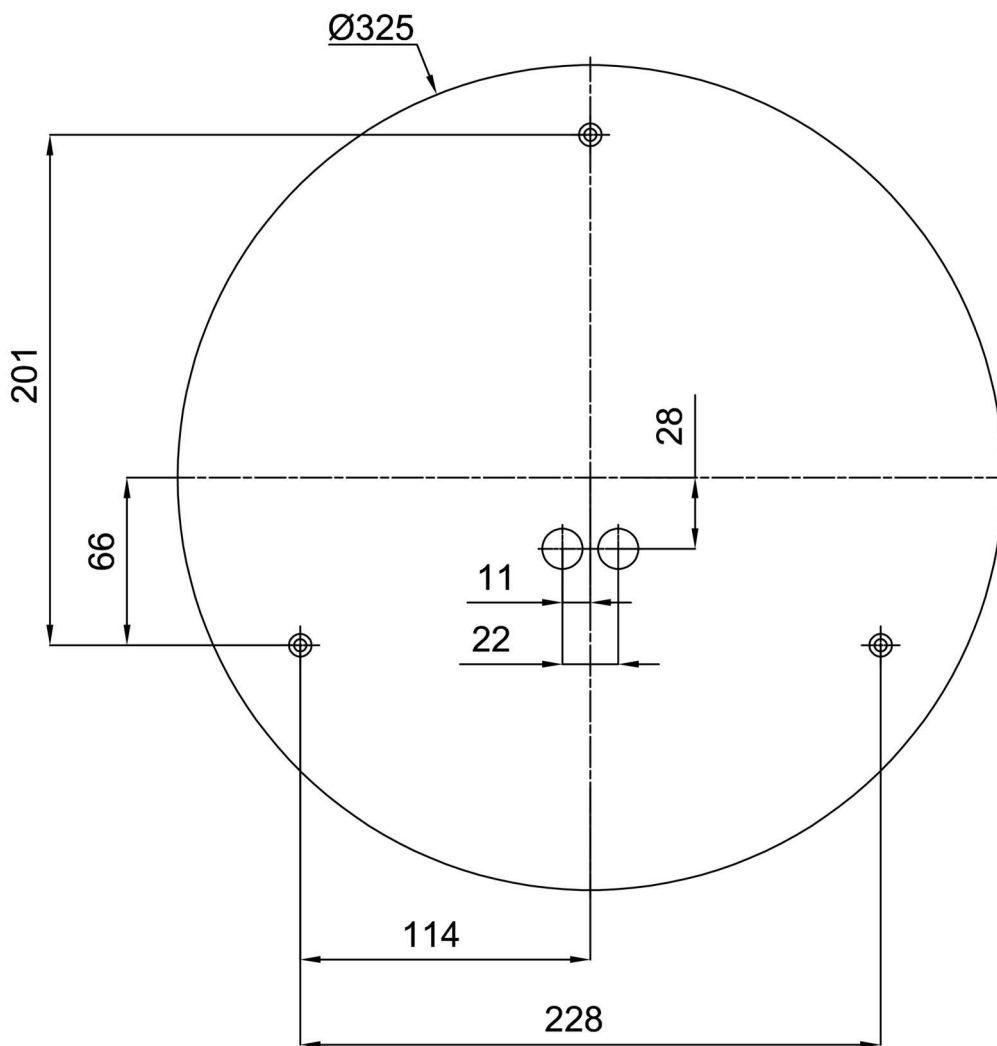

Technical

Types of luminaires	Classic on/off
Mounting type	surface mounted
Base material	steel
Shade material	three-layer glass TRIPLEX OPAL
Base color	white Ral9003
Shade color	white
Holding the shade	folding system
Mounting location	ceiling/wall
Width	420 mm
Length	420 mm
Height	125 mm
Diameter	ø 420 mm
mounting holes (diameter)	4xø5mm
Installation wire (diameter)	2xø16mm
Energy Class	D
Impact strength	IK01
Operating temperature	from -20°C to +30°C

Eulum data for calculation programs are available at www.osmont.cz.

Logistic

EAN	8591728067601
Weight NTTO	2.8 Kg
Weight BTTO	3.1 Kg
Number of cartons	1 pcs
Package volume	0.017 m ³
Package 1 width	0.375 m
Package 1 length	0.355 m
Package 1 height	0.13 m
Warranty*	60 months

*The warranty for the batteries is valid for 12 months from the date of purchase.

Installation dimensions:

Additional assortment:

Decorative collar

Product code	Name	Color	Description	Picture	Drawing
30131	K74/DL15	brushed stainless steel	the collar is held by the base		
30130	K74/DL14	polished stainless steel	the collar is held by the base		
30129	K74/DL4	white Ral9003	the collar is held by the base		

Lampshade

Product code	Name	Color	Description	Picture	Drawing
20004	072	white		