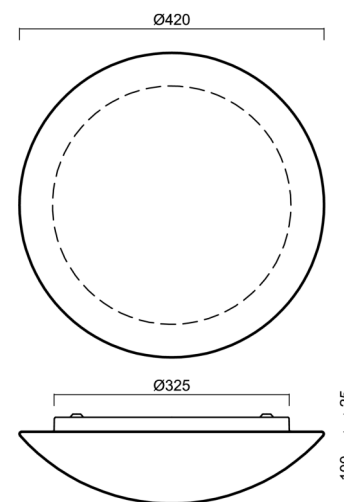

AURA 4

LED-1L15E500K74/072 4K#

WWW.OSMONT.CZ

AURA 4

Product code: AUR59521

Type: LED-1L15E500K74/072 4K#

Short description of the luminaire: White surface-mounted LED light ON/OFF with TRIPLEX OPAL glass shade.

Technical

Types of luminaires	Classic on/off
Mounting type	surface mounted
Base material	steel
Shade material	three-layer glass TRIPLEX OPAL
Base color	white Ral9003
Shade color	white
Holding the shade	folding system
Mounting location	ceiling/wall
Width	420 mm
Length	420 mm
Height	125 mm
Diameter	ø 420 mm
mounting holes (diameter)	4xø5mm
Installation wire (diameter)	2xø16mm
Energy Class	D
Impact strength	IK01
Operating temperature	from -20°C to +30°C

Lampshade

Product code	Name	Color	Description	Picture	Drawing
20004	072	white		