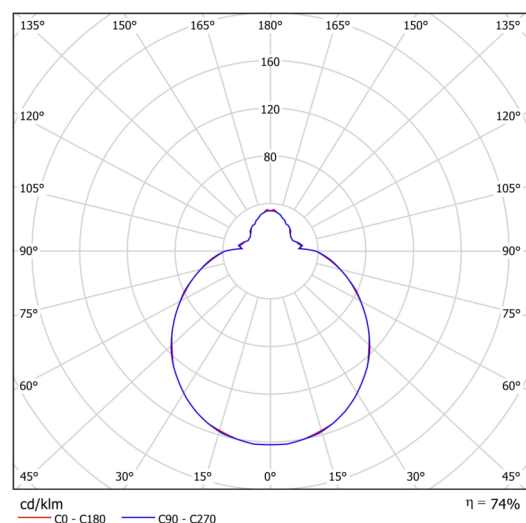

Luminous

Lum. flux of luminaire	2320 lm
Lum. flux of light source	3130 lm
Luminaire efficacy	122 lm/W
Temperature	4000 K
Rated life time LED L80/B10	100000 hours
CRI	Ra80
MacAdam	3
Blue light hazard	Risk group 0