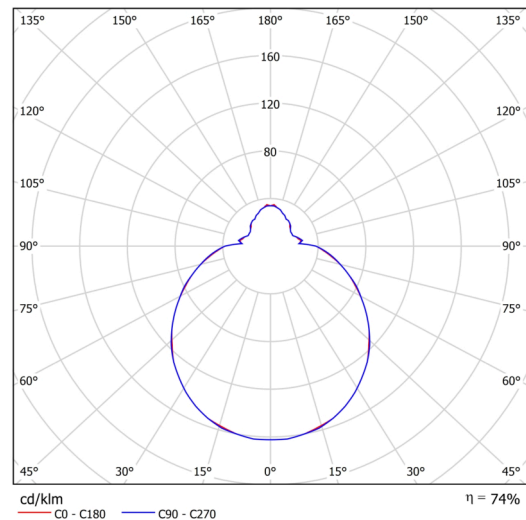

Luminous

Lum. flux of luminaire	2990 lm
Lum. flux of light source	4040 lm
Lum. flux of light source in emergency mode	150 lm
Luminaire efficacy	110 lm/W
Temperature	3000 K
Rated life time LED L80/B10	100000 hours
CRI	Ra80