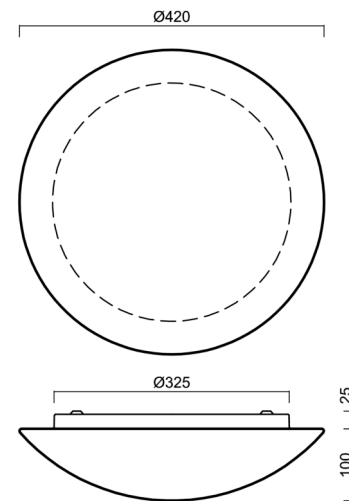

AURA 4

LED-1L15EMP700K74/072/NK1W HF 3K#

WWW.OSMONT.CZ

AURA 4

Product code: AUR59033

Type: LED-1L15EMP700K74/072/NK1W HF 3K#

Short description of the luminaire: White surface-mounted LED light with emergency unit combined with sensor with TRIPLEX OPAL glass shade.

Technical

Types of luminaires	Emergency combined + sensor
Mounting type	surface mounted
Base material	steel
Shade material	three-layer glass TRIPLEX OPAL
Base color	white Ral9003
Shade color	white
Holding the shade	folding system
Mounting location	ceiling/wall
Width	420 mm
Length	420 mm
Height	125 mm
Diameter	ø 420 mm
mounting holes (diameter)	4xø5mm
Installation wire (diameter)	2xø16mm
Energy Class	D
Impact strength	IK01
Operating temperature	from -20°C to +30°C

Lampshade

Product code	Name	Color	Description	Picture	Drawing
20004	072	white		