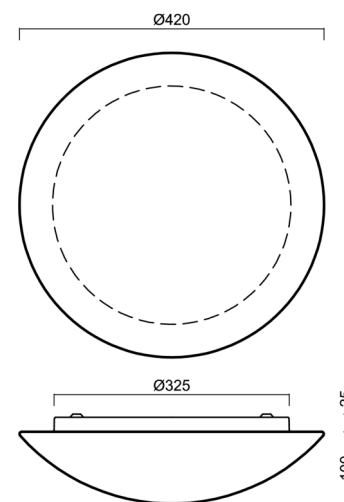

AURA 4

LED-1L15E500K74/072/NK1W HF 3K#

WWW.OSMONT.CZ

AURA 4

Product code: AUR59031

Type: LED-1L15E500K74/072/NK1W HF 3K#

Short description of the luminaire: White surface-mounted LED light with emergency unit combined with sensor with TRIPLEX OPAL glass shade.

Technical

Types of luminaires	Emergency combined + sensor
Mounting type	surface mounted
Base material	steel
Shade material	three-layer glass TRIPLEX OPAL
Base color	white Ral9003
Shade color	white
Holding the shade	folding system
Mounting location	ceiling/wall
Width	420 mm
Length	420 mm
Height	125 mm
Diameter	ø 420 mm
mounting holes (diameter)	4xø5mm
Installation wire (diameter)	2xø16mm
Energy Class	D
Impact strength	IK01
Operating temperature	from -20°C to +30°C

Lampshade

Product code	Name	Color	Description	Picture	Drawing
20004	072	white		