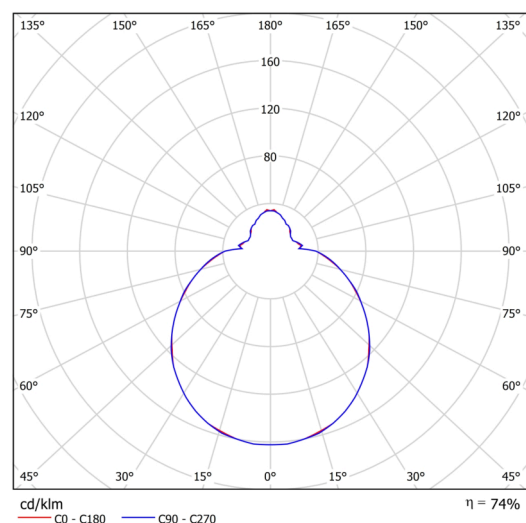

Luminous

Lum. flux of luminaire	2220 lm
Lum. flux of light source	3000 lm
Lum. flux of light source in emergency mode	150 lm
Luminaire efficacy	116 lm/W
Temperature	3000 K
Rated life time LED L80/B10	100000 hours
CRI	Ra80