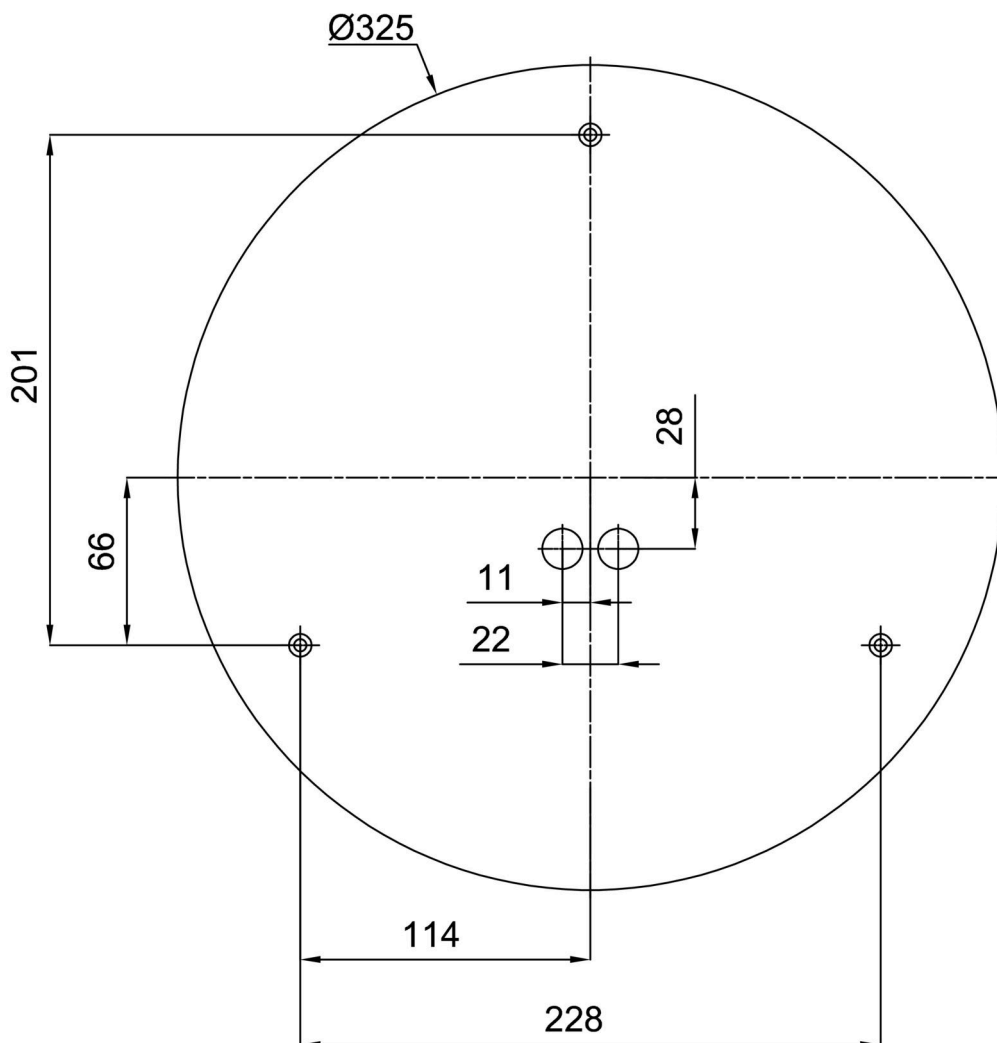

Technical

Types of luminaires	Emergency combined + sensor
Mounting type	surface mounted
Base material	steel
Shade material	three-layer glass TRIPLEX OPAL
Base color	white Ral9003
Shade color	white
Holding the shade	folding system
Mounting location	ceiling/wall
Width	420 mm
Length	420 mm
Height	125 mm
Diameter	ø 420 mm
mounting holes (diameter)	4xø5mm
Installation wire (diameter)	2xø16mm
Energy Class	D
Impact strength	IK01
Operating temperature	from -20°C to +30°C

TECHNICAL SHEET

MacAdam	3
Blue light hazard	Risk group 0

Eulum data for calculation programs are available at www.osmont.cz.

Logistic

EAN	8591728066918
Weight NTTO	2.8 Kg
Weight BTTO	3.1 Kg
Number of cartons	1 pcs
Package volume	0.017 m ³
Package 1 width	0.375 m
Package 1 length	0.355 m
Package 1 height	0.13 m
Warranty*	60 months

*The warranty for the batteries is valid for 12 months from the date of purchase.

Installation dimensions:

Additional assortment:

Decorative collar

Product code	Name	Color	Description	Picture	Drawing
30131	K74/DL15	brushed stainless steel	the collar is held by the base		
30130	K74/DL14	polished stainless steel	the collar is held by the base		
30129	K74/DL4	white Ral9003	the collar is held by the base		

Lampshade

Product code	Name	Color	Description	Picture	Drawing
20004	072	white		