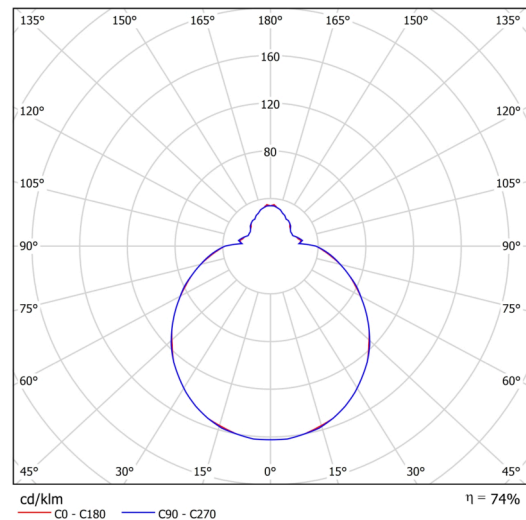

Luminous

Lum. flux of luminaire	2220 lm
Lum. flux of light source	3000 lm
Luminaire efficacy	116 lm/W
Temperature	3000 K
Rated life time LED L80/B10	100000 hours
CRI	Ra80
MacAdam	3
Blue light hazard	Risk group 0