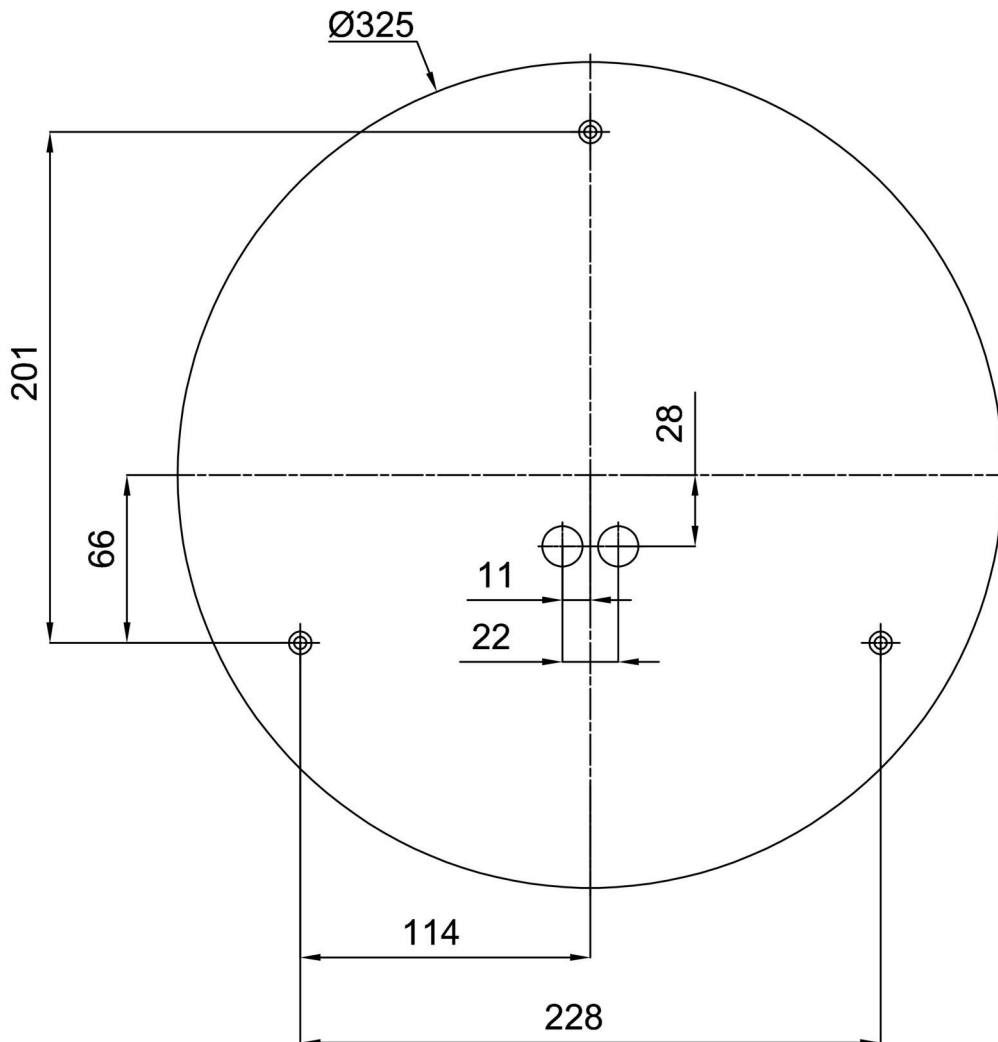

Technical

Types of luminaires	Corridor
Mounting type	surface mounted
Base material	steel
Shade material	three-layer glass TRIPLEX OPAL
Base color	white Ral9003
Shade color	white
Holding the shade	folding system
Mounting location	ceiling/wall
Width	420 mm
Length	420 mm
Height	125 mm
Diameter	ø 420 mm
mounting holes (diameter)	4xø5mm
Installation wire (diameter)	2xø16mm
Energy Class	D
Impact strength	IK01
Operating temperature	from -20°C to +30°C

Eulum data for calculation programs are available at

Logistic

EAN	8591728066857
Weight NTTO	2.8 Kg
Weight BTTO	3.1 Kg
Number of cartons	1 pcs
Package volume	0.017 m ³
Package 1 width	0.375 m
Package 1 length	0.355 m
Package 1 height	0.13 m
Warranty*	60 months

*The warranty for the batteries is valid for 12 months from the date of purchase.

Installation dimensions:

Additional assortment:

Decorative collar

Product code	Name	Color	Description	Picture	Drawing
30131	K74/DL15	brushed stainless steel	the collar is held by the base		
30130	K74/DL14	polished stainless steel	the collar is held by the base		
30129	K74/DL4	white Ral9003	the collar is held by the base		

Lampshade

Product code	Name	Color	Description	Picture	Drawing
20004	072	white		