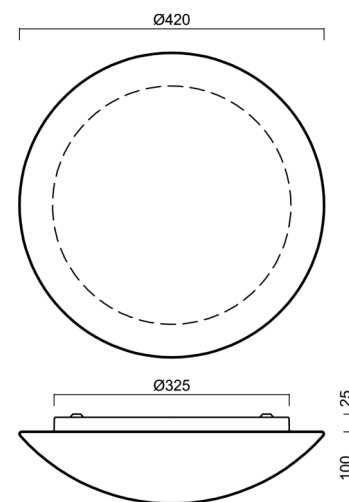

AURA 4

LED-1L15E500K74/072 HF 3K#

WWW.OSMONT.CZ

AURA 4

Product code: AUR59022

Type: LED-1L15E500K74/072 HF 3K#

Short description of the luminaire: White surface-mounted LED light with sensor with TRIPLEX OPAL glass shade.

Technical

Types of luminaires	Sensor
Mounting type	surface mounted
Base material	steel
Shade material	three-layer glass TRIPLEX OPAL
Base color	white Ral9003
Shade color	white
Holding the shade	folding system
Mounting location	ceiling/wall
Width	420 mm
Length	420 mm
Height	125 mm
Diameter	ø 420 mm
mounting holes (diameter)	4xø5mm
Installation wire (diameter)	2xø16mm
Energy Class	D
Impact strength	IK01
Operating temperature	from -20°C to +30°C

Lampshade

Product code	Name	Color	Description	Picture	Drawing
20004	072	white		