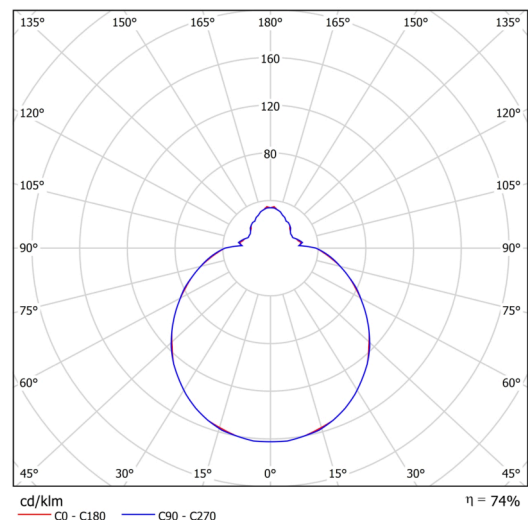

Luminous

Lum. flux of luminaire	2220 lm
Lum. flux of light source	3000 lm
Luminaire efficacy	116 lm/W
Temperature	3000 K
Rated life time LED L80/B10	100000 hours
CRI	Ra80
MacAdam	3
Blue light hazard	Risk group 0