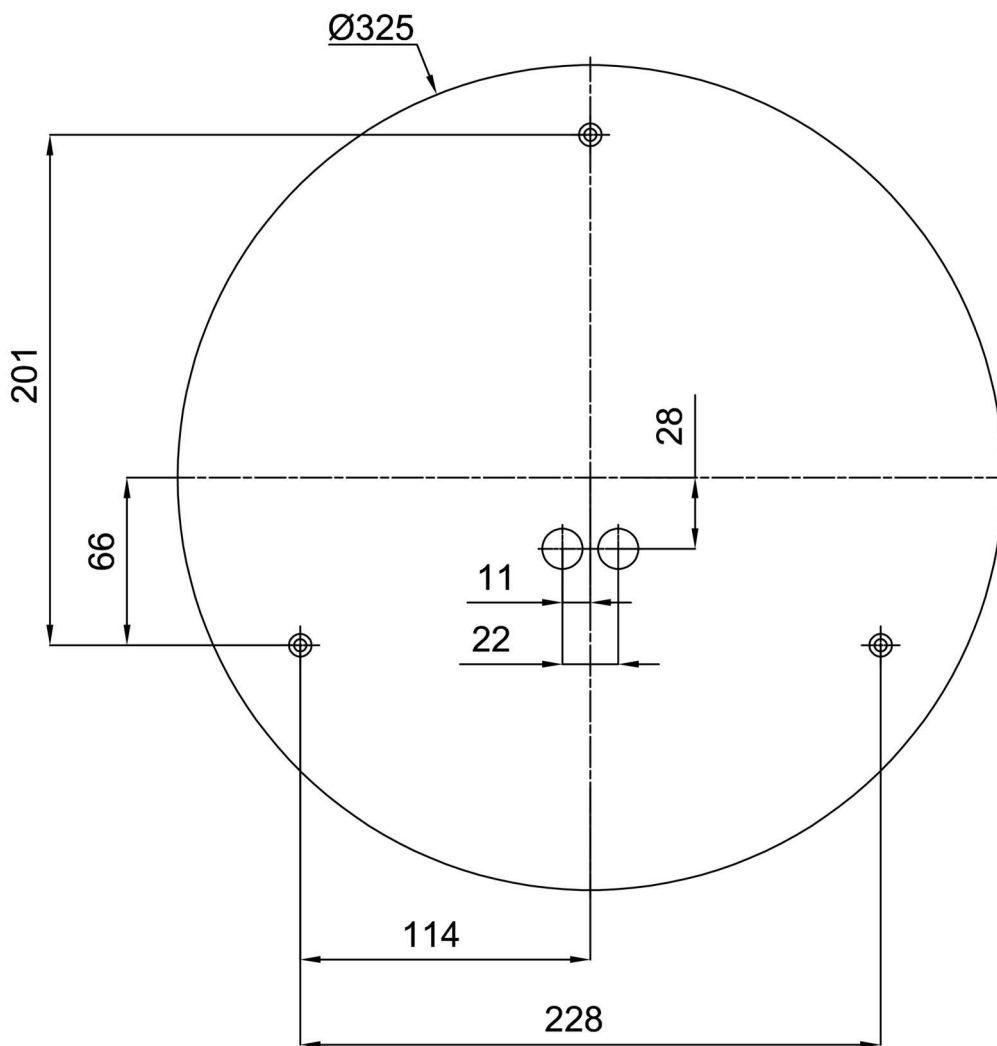

Technical

Types of luminaires	Sensor
Mounting type	surface mounted
Base material	steel
Shade material	three-layer glass TRIPLEX OPAL
Base color	white Ral9003
Shade color	white
Holding the shade	folding system
Mounting location	ceiling/wall
Width	420 mm
Length	420 mm
Height	125 mm
Diameter	ø 420 mm
mounting holes (diameter)	4xø5mm
Installation wire (diameter)	2xø16mm
Energy Class	D
Impact strength	IK01
Operating temperature	from -20°C to +30°C

Eulum data for calculation programs are available at www.osmont.cz.

Logistic

EAN	8591728066833
Weight NTTO	2.8 Kg
Weight BTTO	3.1 Kg
Number of cartons	1 pcs
Package volume	0.017 m ³
Package 1 width	0.375 m
Package 1 length	0.355 m
Package 1 height	0.13 m
Warranty*	60 months

*The warranty for the batteries is valid for 12 months from the date of purchase.

Installation dimensions:

Additional assortment:

Decorative collar

Product code	Name	Color	Description	Picture	Drawing
30131	K74/DL15	brushed stainless steel	the collar is held by the base		
30130	K74/DL14	polished stainless steel	the collar is held by the base		
30129	K74/DL4	white Ral9003	the collar is held by the base		

Lampshade

Product code	Name	Color	Description	Picture	Drawing
20004	072	white		