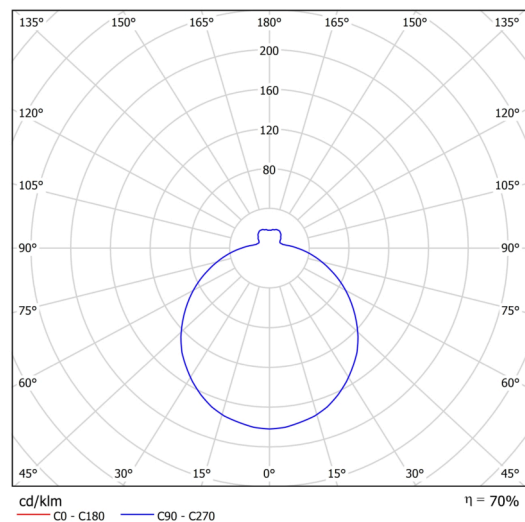

AURA 4

Product code: AUR40086

Type: IN-22K74/072*

Short description of the luminaire: White surface-mounted E27 light ON/OFF with TRIPLEX OPAL glass shade.

Technical

Types of luminaires	Classic on/off
Mounting type	surface mounted
Base material	steel
Shade material	three-layer glass TRIPLEX OPAL
Base color	white Ral9003
Shade color	white
Holding the shade	folding system
Mounting location	ceiling/wall
Width	420 mm
Length	420 mm
Height	125 mm
Diameter	ø 420 mm
mounting holes (diameter)	4xø5mm
Installation wire (diameter)	2xø16mm
Impact strength	IK01
Operating temperature	from -20°C to +30°C

Electric

Power consumption	2x25 W
Ingress Protection	IP43
Socket	E27
terminal block	snap terminal block

Luminous

Blue light hazard	Risk group 0

Eulum data for calculation programs are available at www.osmont.cz.