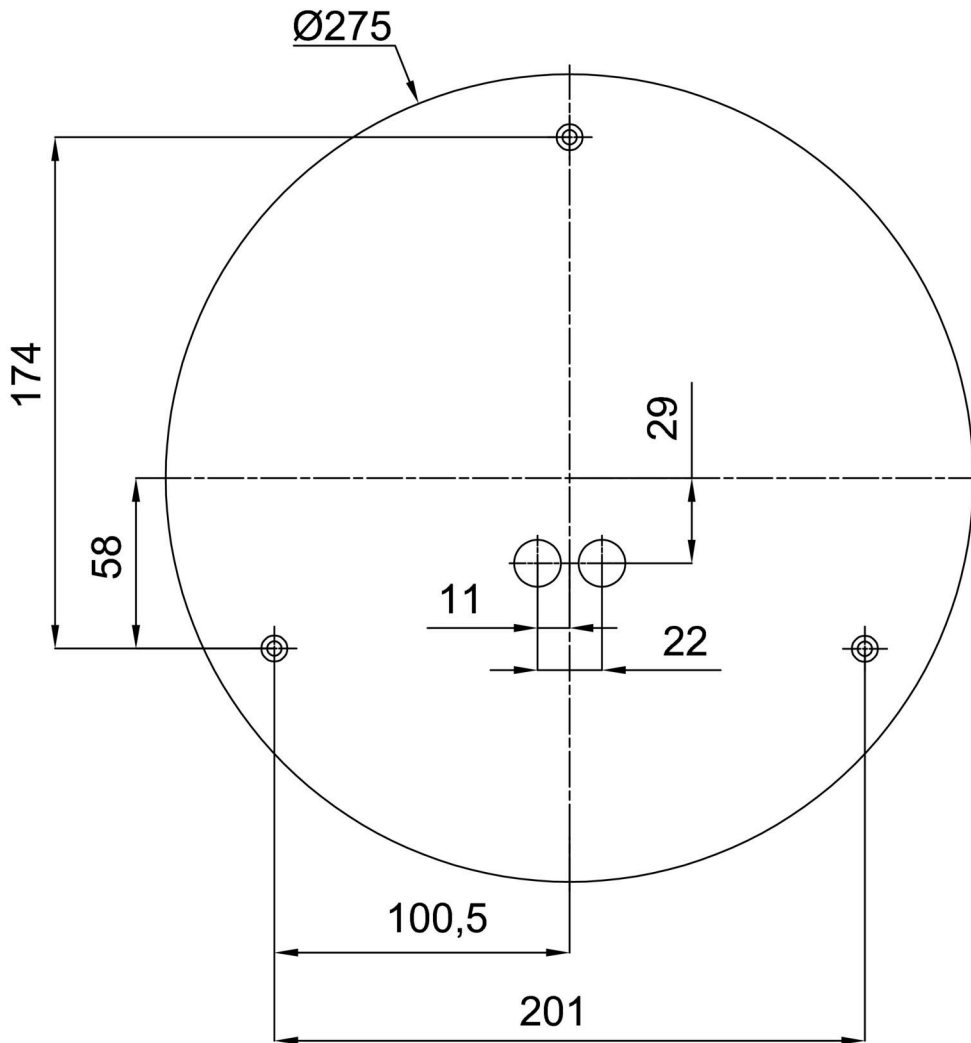

## Technical

Types of luminaires	Classic on/off
Mounting type	surface mounted
Base material	steel
Shade material	three-layer glass TRIPLEX OPAL
Base color	white Ral9003
Shade color	white
Holding the shade	folding system
Mounting location	ceiling/wall
Width	350 mm
Length	350 mm
Height	120 mm
Diameter	ø 350 mm
mounting holes (diameter)	4xø5mm
Installation wire (diameter)	2xø16mm
Energy Class	D
Impact strength	IK01
Operating temperature	from -20°C to +30°C

## Installation dimensions: