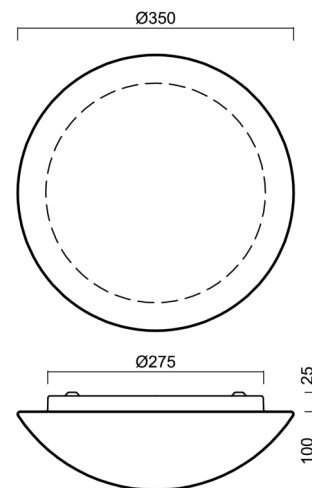

## Technical

Types of luminaires	Classic on/off
Mounting type	surface mounted
Base material	steel
Shade material	three-layer glass TRIPLEX OPAL
Base color	white Ral9003
Shade color	white
Holding the shade	folding system
Mounting location	ceiling/wall
Width	350 mm
Length	350 mm
Height	120 mm
Diameter	ø 350 mm
mounting holes (diameter)	4xø5mm
Installation wire (diameter)	2xø16mm
Energy Class	D
Impact strength	IK01
Operating temperature	from -20°C to +30°C