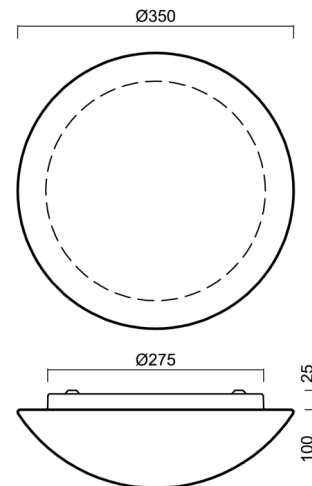

Technical

Types of luminaires	Emergency combined + sensor
Mounting type	surface mounted
Base material	steel
Shade material	three-layer glass TRIPLEX OPAL
Base color	white Ral9003
Shade color	white
Holding the shade	folding system
Mounting location	ceiling/wall
Width	350 mm
Length	350 mm
Height	120 mm
mounting holes (diameter)	4xØ5mm
Cable entrance	2xØ16mm
Energy Class	D
Impact strength	IK01
Operating temperature	from -20°C to +30°C

Eulum data for calculation programs are available at www.osmont.cz.

Logistic

EAN	8591728148966
Weight NTTO	2.8 Kg
Weight BTTO	3.1 Kg
Number of cartons	1 pcs
Package volume	0.017 m ³
Package 1 width	0.355 m
Package 1 length	0.375 m
Package 1 height	0.13 m
Warranty*	60 months