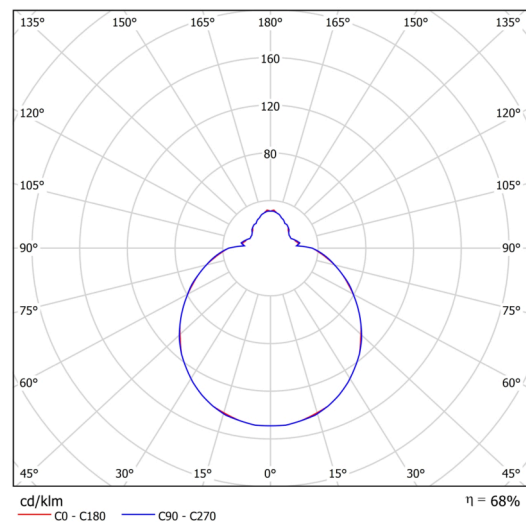

Luminous

Lum. flux of luminaire	1830 lm
Lum. flux of light source	2690 lm
Lum. flux of light source in emergency mode	200 lm
Temperature	3000 K
Rated life time LED L80/B10	100000 hours
CRI	Ra80
MacAdam	3
Blue light hazard	Risk group 0

Eulum data for calculation programs are available at www.osmont.cz.