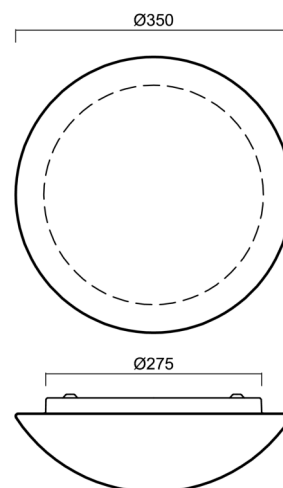

Technical

Types of luminaires	Emergency combined
Mounting type	surface mounted
Base material	steel
Shade material	three-layer glass TRIPLEX OPAL
Base color	white Ral9003
Shade color	white
Holding the shade	folding system
Mounting location	ceiling/wall
Width	350 mm
Length	350 mm
Height	120 mm
Diameter	ø 350 mm
mounting holes (diameter)	4xø5mm
Installation wire (diameter)	2xø16mm
Energy Class	D
Impact strength	IK01
Operating temperature	from 0°C to +30°C

Lampshade

Product code	Name	Color	Description	Picture	Drawing
20003	062	white		