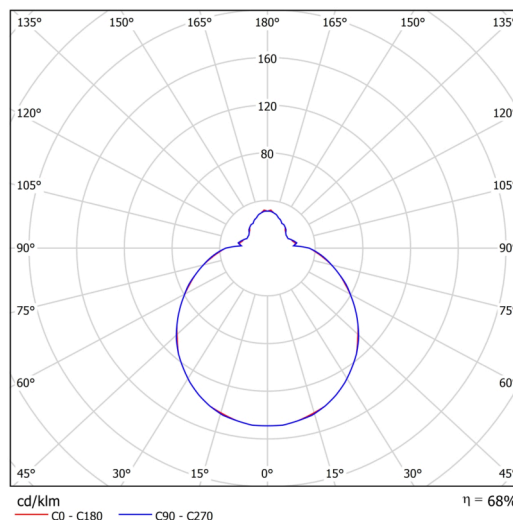

Luminous

Lum. flux of luminaire	1910 lm
Lum. flux of light source	2810 lm
Lum. flux of light source in emergency mode	150 lm
Luminaire efficacy	106 lm/W
Temperature	4000 K
Rated life time LED L80/B10	100000 hours
CRI	Ra80
MacAdam	3