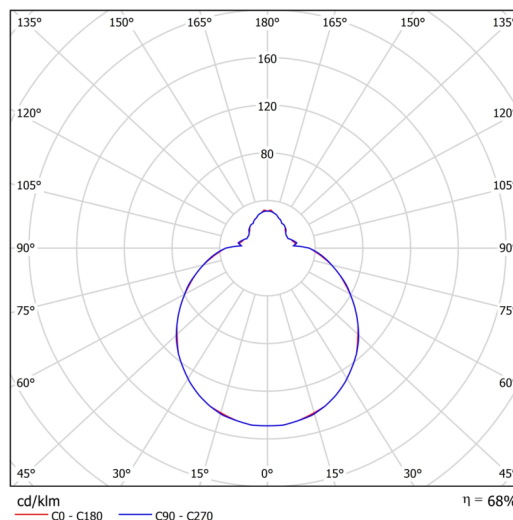

Luminous

Lum. flux of luminaire	1910 lm
Lum. flux of light source	2810 lm
Luminaire efficacy	106 lm/W
Temperature	4000 K
Rated life time LED L80/B10	100000 hours
CRI	Ra80
MacAdam	3
Blue light hazard	Risk group 0