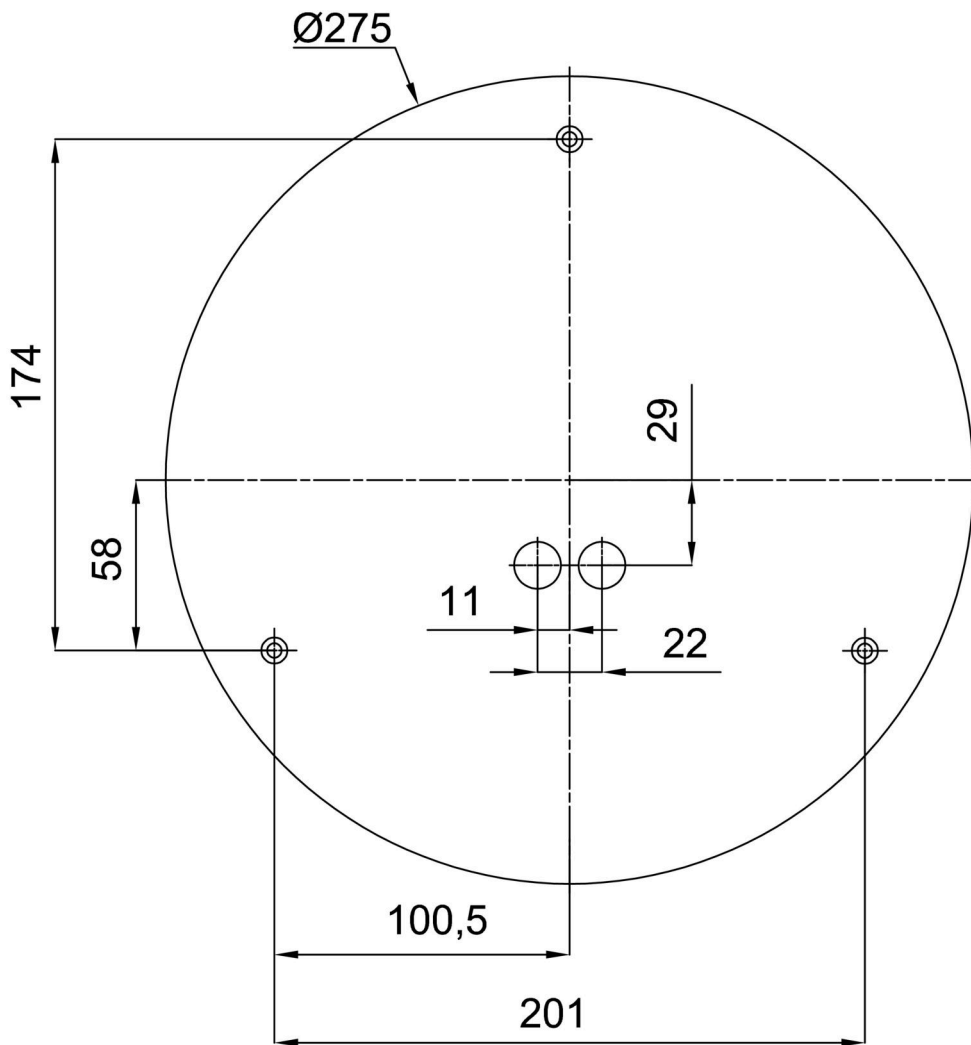

Logistic

EAN	8591728067540
Weight NTTO	2.8 Kg
Weight BTTO	3.1 Kg
Number of cartons	1 pcs
Package volume	0.017 m³
Package 1 width	0.375 m
Package 1 length	0.355 m
Package 1 height	0.13 m
Warranty*	60 months

*The warranty for the batteries is valid for 12 months from the date of purchase.

Installation dimensions: