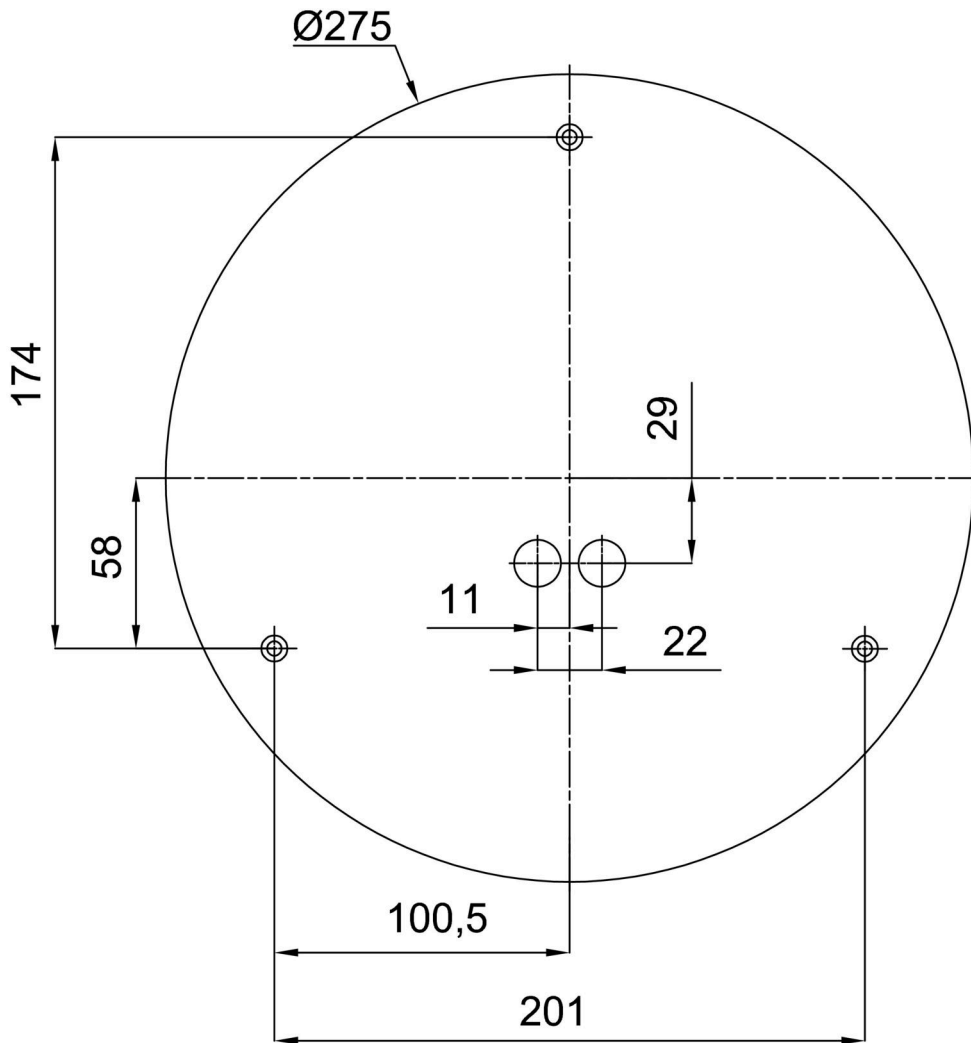

TECHNICAL SHEET

Multipower

Possibility of output adjustment by the user (DIP switch on the current source).

I [mA]	700	600	500	400	
[%]	100	86	71	57	

Logistic

EAN	8591728067533
Weight NTTO	2.8 Kg
Weight BTTO	3.1 Kg
Number of cartons	1 pcs
Package volume	0.017 m³
Package 1 width	0.375 m
Package 1 length	0.355 m
Package 1 height	0.13 m
Warranty*	60 months

*The warranty for the batteries is valid for 12 months from the date of purchase.

Installation dimensions: