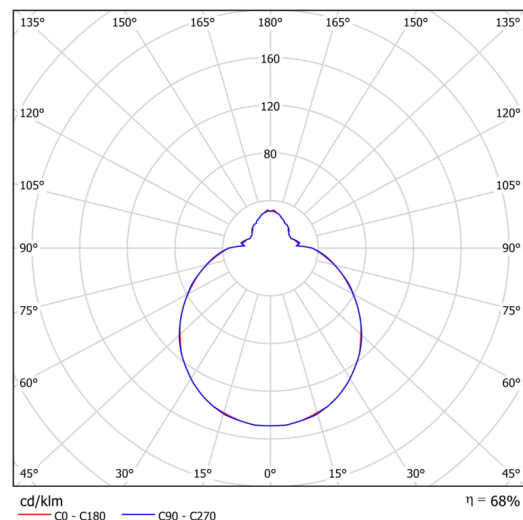

Luminous

Lum. flux of luminaire	1910 lm
Lum. flux of light source	2810 lm
Luminaire efficacy	106 lm/W
Temperature	4000 K
Rated life time LED L80/B10	100000 hours
CRI	Ra80
MacAdam	3
Blue light hazard	Risk group 0