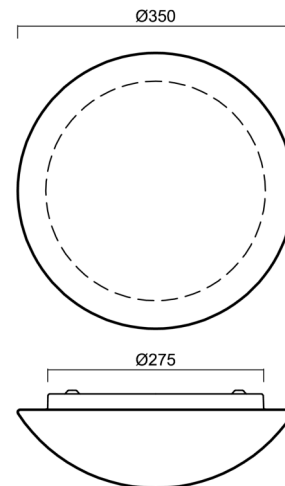

Technical

Types of luminaires	Sensor
Mounting type	surface mounted
Base material	steel
Shade material	three-layer glass TRIPLEX OPAL
Base color	white Ral9003
Shade color	white
Holding the shade	folding system
Mounting location	ceiling/wall
Width	350 mm
Length	350 mm
Height	120 mm
Diameter	ø 350 mm
mounting holes (diameter)	4xø5mm
Installation wire (diameter)	2xø16mm
Energy Class	D
Impact strength	IK01
Operating temperature	from -20°C to +30°C

Lampshade

Product code	Name	Color	Description	Picture	Drawing
20003	062	white		