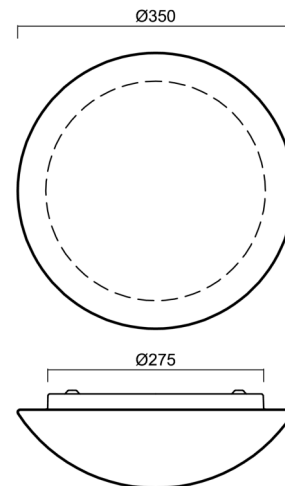

Technical

Types of luminaires	Corridor
Mounting type	surface mounted
Base material	steel
Shade material	three-layer glass TRIPLEX OPAL
Base color	white Ral9003
Shade color	white
Holding the shade	folding system
Mounting location	ceiling/wall
Width	350 mm
Length	350 mm
Height	120 mm
Diameter	ø 350 mm
mounting holes (diameter)	4xø5mm
Installation wire (diameter)	2xø16mm
Energy Class	D
Impact strength	IK01
Operating temperature	from -20°C to +30°C

Lampshade

Product code	Name	Color	Description	Picture	Drawing
20003	062	white		