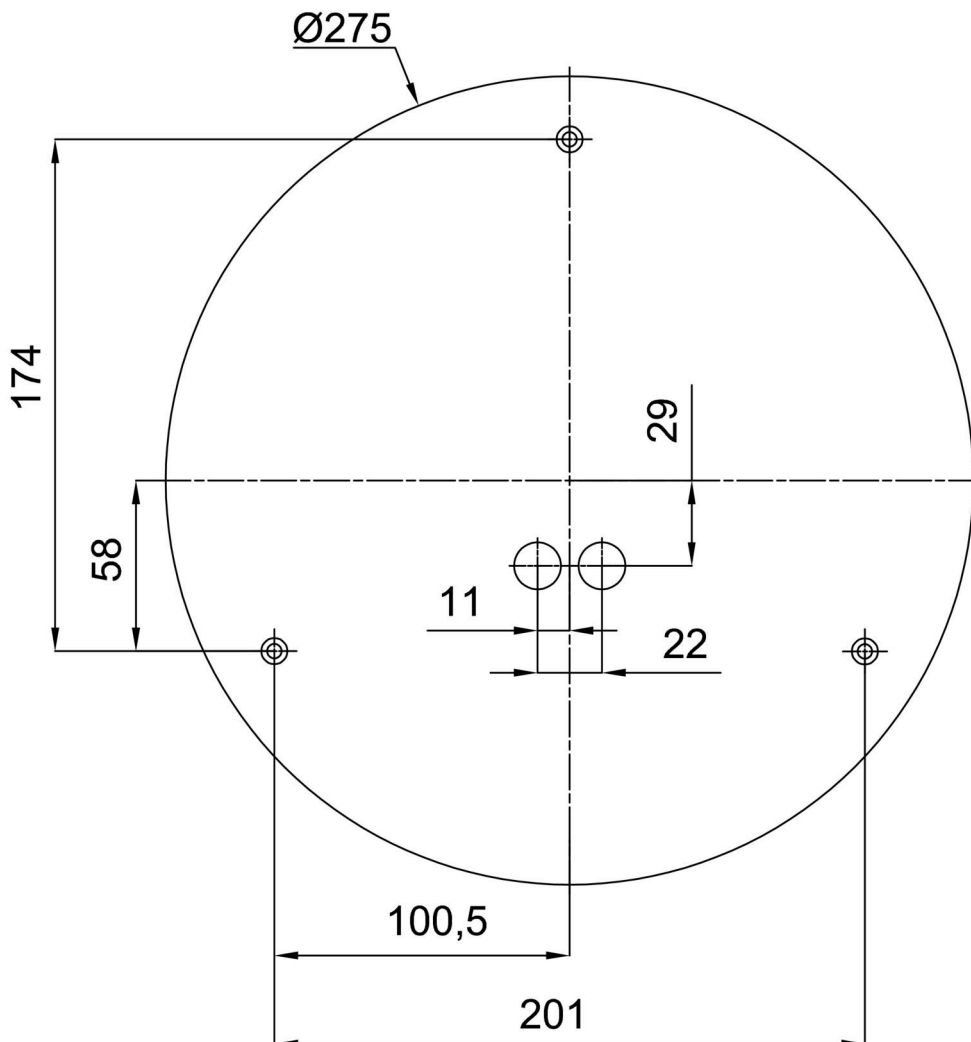

Logistic

EAN	8591728117993
Weight NTTO	2.8 Kg
Weight BTTO	3.1 Kg
Number of cartons	1 pcs
Package volume	0.017 m³
Package 1 width	0.375 m
Package 1 length	0.355 m
Package 1 height	0.13 m
Warranty*	60 months

*The warranty for the batteries is valid for 12 months from the date of purchase.

Installation dimensions: