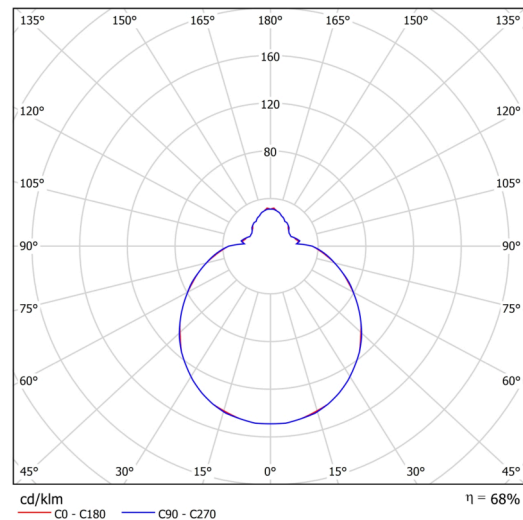

Luminous

Lum. flux of luminaire	1410 lm
Lum. flux of light source	2080 lm
Luminaire efficacy	108 lm/W
Temperature	4000 K
Rated life time LED L80/B10	100000 hours
CRI	Ra80
MacAdam	3
Blue light hazard	Risk group 0