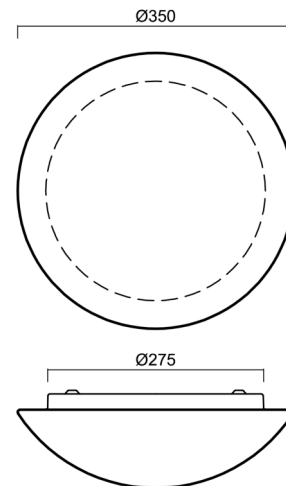

# AURA 3

Product code: AUR59510

Type: LED-1L14E500K63/062 HF 4K#

Short description of the luminaire: White surface-mounted LED light with sensor with TRIPLEX OPAL glass shade.

## Technical

Types of luminaires	Sensor
Mounting type	surface mounted
Base material	steel
Shade material	three-layer glass TRIPLEX OPAL
Base color	white Ral9003
Shade color	white
Holding the shade	folding system
Mounting location	ceiling/wall
Width	350 mm
Length	350 mm
Height	120 mm
Diameter	ø 350 mm
mounting holes (diameter)	4xø5mm
Installation wire (diameter)	2xø16mm
Energy Class	D
Impact strength	IK01
Operating temperature	from -20°C to +30°C