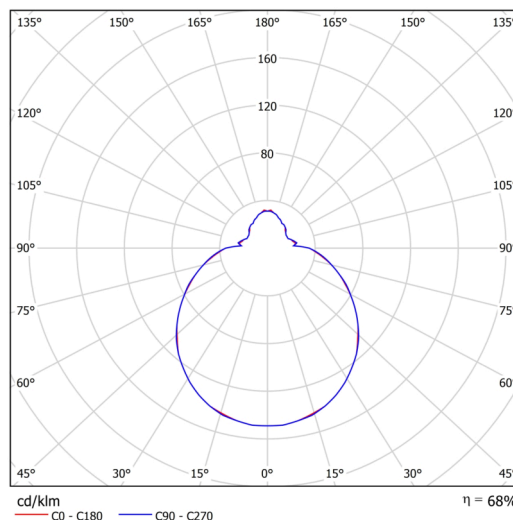

Luminous

Lum. flux of luminaire	1830 lm
Lum. flux of light source	2690 lm
Lum. flux of light source in emergency mode	150 lm
Luminaire efficacy	101 lm/W
Temperature	3000 K
Rated life time LED L80/B10	100000 hours
CRI	Ra80