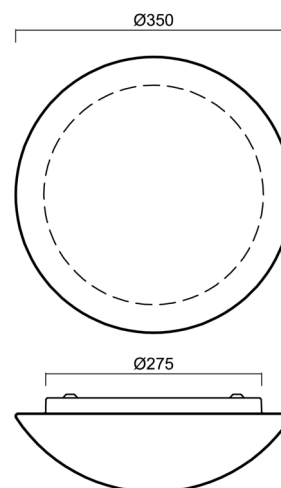

AURA 3

LED-1L14EMP700K63/062/NK1W HF 3K#

WWW.OSMONT.CZ

AURA 3

Product code: AUR59020

Type: LED-1L14EMP700K63/062/NK1W HF 3K#

Short description of the luminaire: White surface-mounted LED light with emergency unit combined with sensor with TRIPLEX OPAL glass shade.

Technical

Types of luminaires	Emergency combined + sensor
Mounting type	surface mounted
Base material	steel
Shade material	three-layer glass TRIPLEX OPAL
Base color	white Ral9003
Shade color	white
Holding the shade	folding system
Mounting location	ceiling/wall
Width	350 mm
Length	350 mm
Height	120 mm
Diameter	ø 350 mm
mounting holes (diameter)	4xø5mm
Installation wire (diameter)	2xø16mm
Energy Class	D
Impact strength	IK01
Operating temperature	from -20°C to +30°C

Lampshade

Product code	Name	Color	Description	Picture	Drawing
20003	062	white		