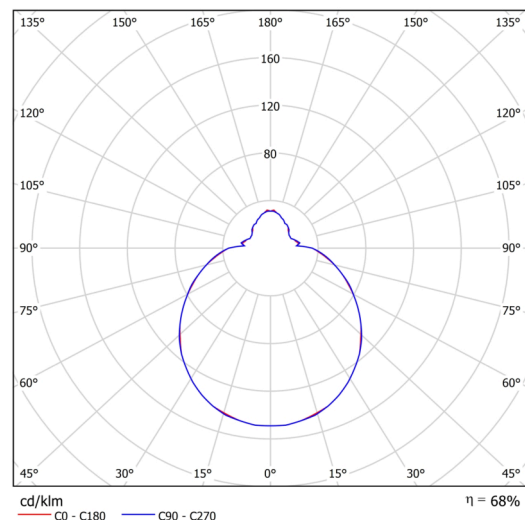

Luminous

Lum. flux of luminaire	1360 lm
Lum. flux of light source	2000 lm
Lum. flux of light source in emergency mode	150 lm
Luminaire efficacy	104 lm/W
Temperature	3000 K
Rated life time LED L80/B10	100000 hours
CRI	Ra80
MacAdam	3