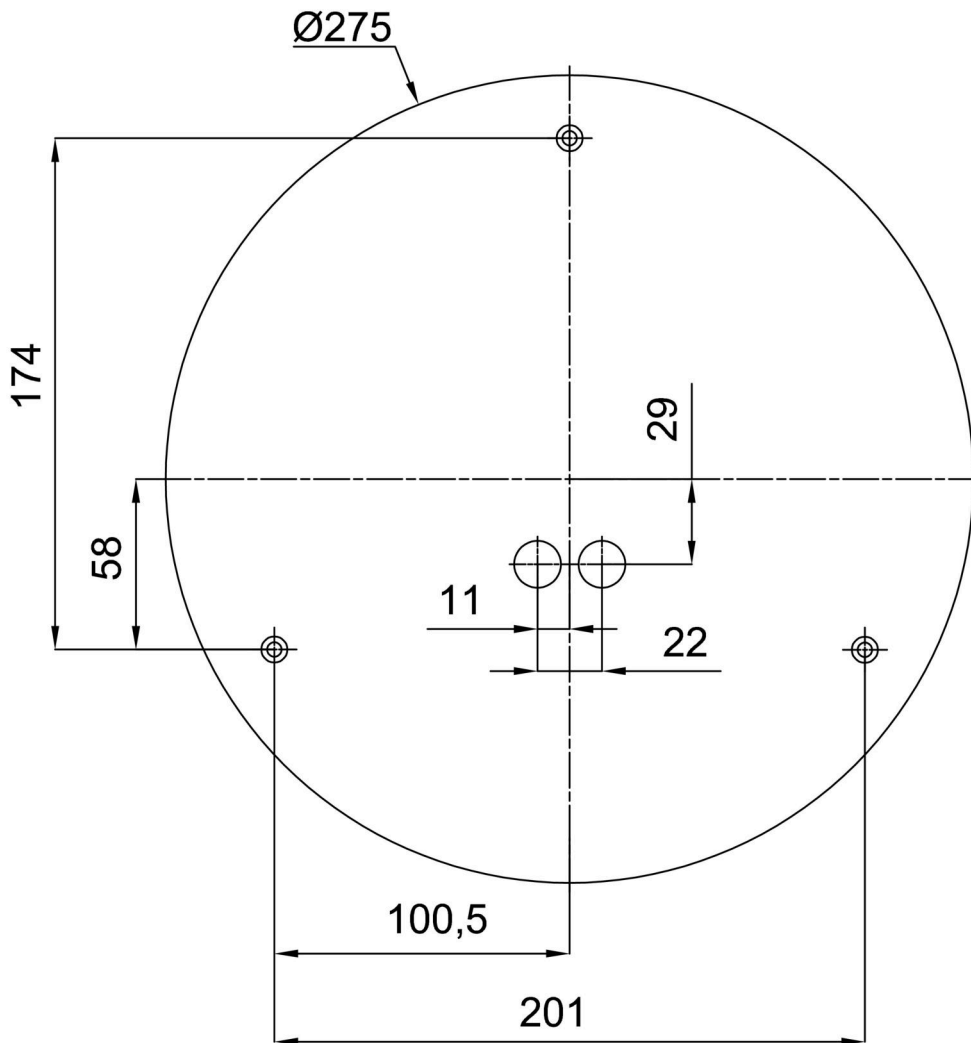

TECHNICAL SHEET

Blue light hazard	Risk group 0

Eulum data for calculation programs are available at www.osmont.cz.

Logistic

EAN	8591728066789
Weight NTTO	2.8 Kg
Weight BTTO	3.1 Kg
Number of cartons	1 pcs
Package volume	0.017 m³
Package 1 width	0.375 m
Package 1 length	0.355 m
Package 1 height	0.13 m
Warranty*	60 months

*The warranty for the batteries is valid for 12 months from the date of purchase.

Installation dimensions: