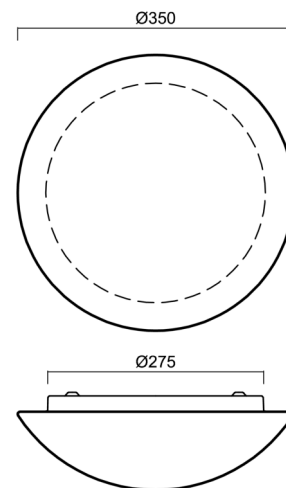

Technical

Types of luminaires	Sensor
Mounting type	surface mounted
Base material	steel
Shade material	three-layer glass TRIPLEX OPAL
Base color	white Ral9003
Shade color	white
Holding the shade	folding system
Mounting location	ceiling/wall
Width	350 mm
Length	350 mm
Height	120 mm
Diameter	ø 350 mm
mounting holes (diameter)	4xø5mm
Installation wire (diameter)	2xø16mm
Energy Class	D
Impact strength	IK01
Operating temperature	from -20°C to +30°C

Lampshade

Product code	Name	Color	Description	Picture	Drawing
20003	062	white		