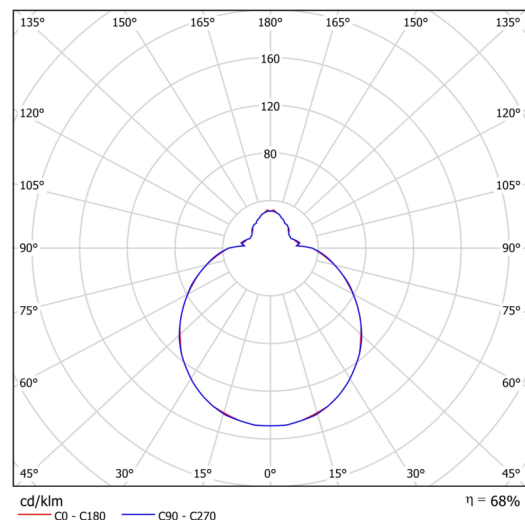

Luminous

Lum. flux of luminaire	1830 lm
Lum. flux of light source	2690 lm
Luminaire efficacy	101 lm/W
Temperature	3000 K
Rated life time LED L80/B10	100000 hours
CRI	Ra80
MacAdam	3
Blue light hazard	Risk group 0