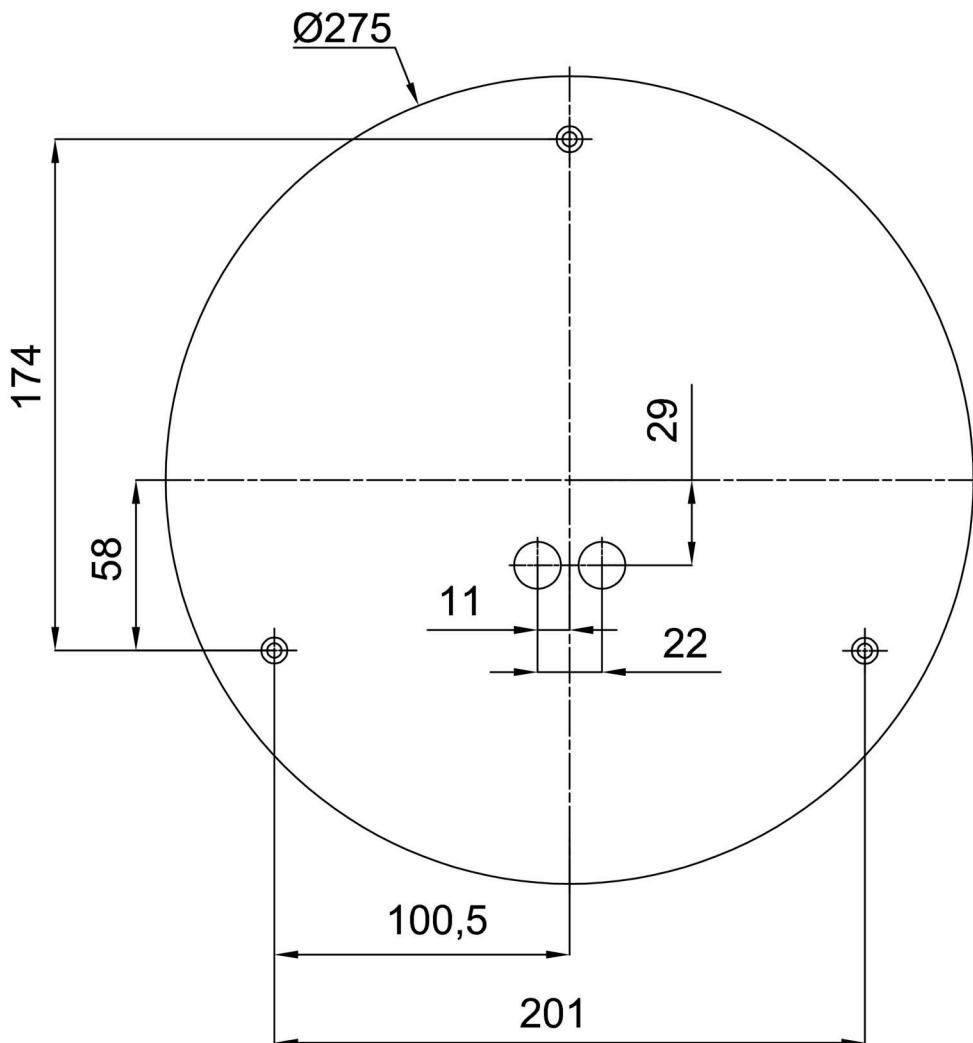

TECHNICAL SHEET

Multipower

Possibility of output adjustment by the user (DIP switch on the current source).

I [mA]	700	600	500	400	
[%]	100	86	71	57	

Logistic

EAN	8591728118013
Weight NTTO	2.8 Kg
Weight BTTO	3.1 Kg
Number of cartons	1 pcs
Package volume	0.017 m³
Package 1 width	0.375 m
Package 1 length	0.355 m
Package 1 height	0.13 m
Warranty*	60 months

*The warranty for the batteries is valid for 12 months from the date of purchase.

Installation dimensions: