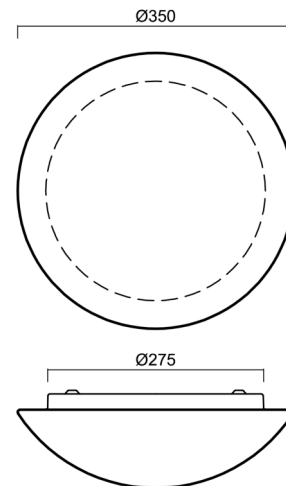

## Technical

|                              |                                |
|------------------------------|--------------------------------|
| Types of luminaires          | Corridor                       |
| Mounting type                | surface mounted                |
| Base material                | steel                          |
| Shade material               | three-layer glass TRIPLEX OPAL |
| Base color                   | white Ral9003                  |
| Shade color                  | white                          |
| Holding the shade            | folding system                 |
| Mounting location            | ceiling/wall                   |
| Width                        | 350 mm                         |
| Length                       | 350 mm                         |
| Height                       | 120 mm                         |
| Diameter                     | ø 350 mm                       |
| mounting holes (diameter)    | 4xø5mm                         |
| Installation wire (diameter) | 2xø16mm                        |
| Energy Class                 | D                              |
| Impact strength              | IK01                           |
| Operating temperature        | from -20°C to +30°C            |