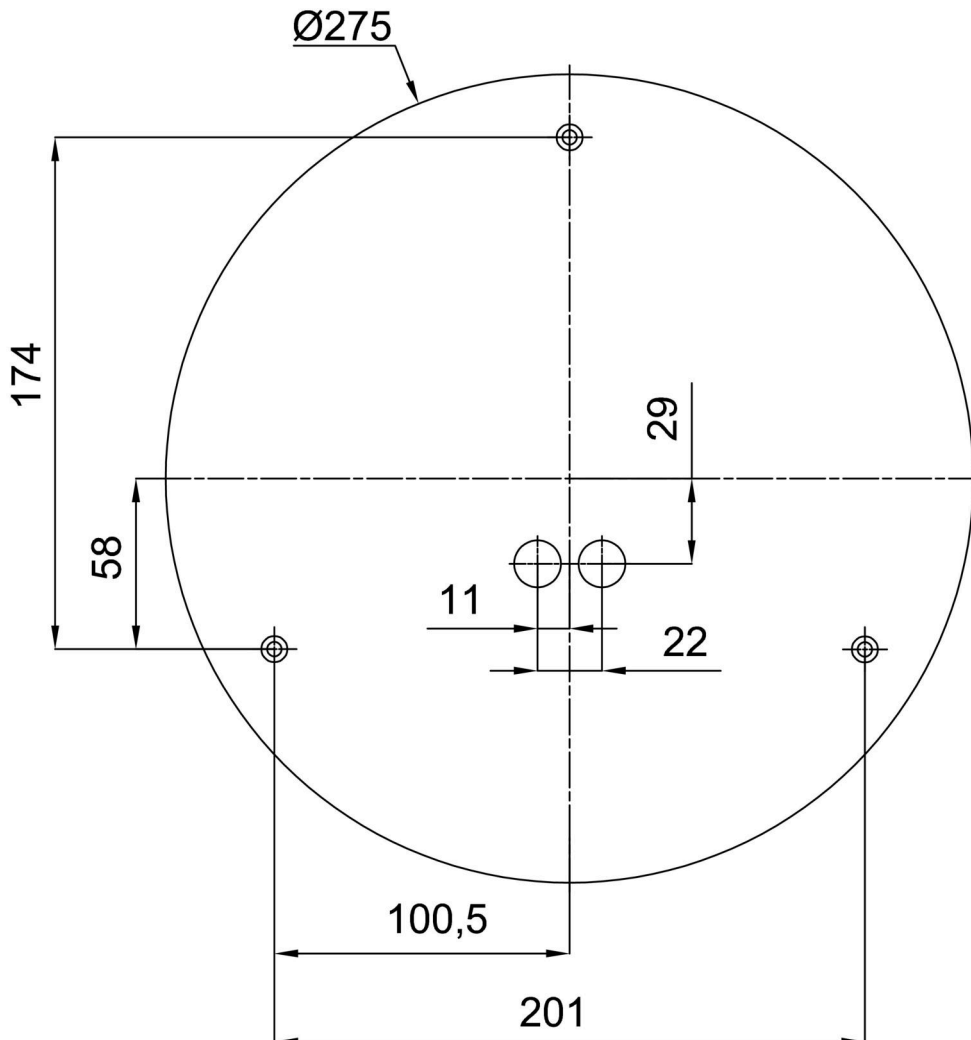

Logistic

EAN	8591728066741
Weight NTTO	2.8 Kg
Weight BTTO	3.1 Kg
Number of cartons	1 pcs
Package volume	0.017 m³
Package 1 width	0.375 m
Package 1 length	0.355 m
Package 1 height	0.13 m
Warranty*	60 months

*The warranty for the batteries is valid for 12 months from the date of purchase.

Installation dimensions: