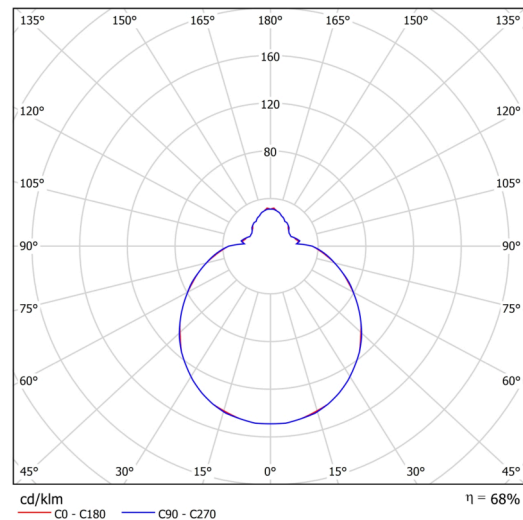

Luminous

Lum. flux of luminaire	1360 lm
Lum. flux of light source	2000 lm
Luminaire efficacy	104 lm/W
Temperature	3000 K
Rated life time LED L80/B10	100000 hours
CRI	Ra80
MacAdam	3
Blue light hazard	Risk group 0