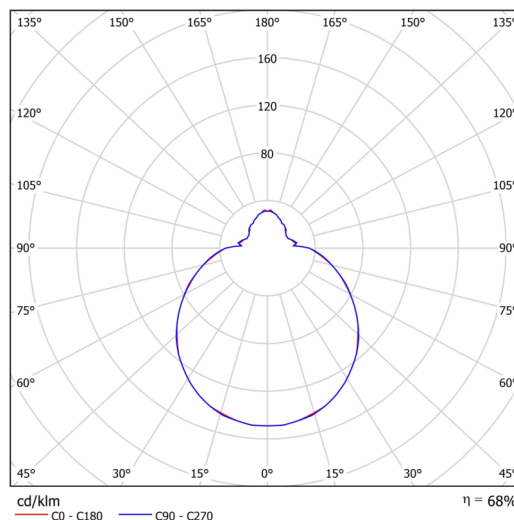

Luminous

Lum. flux of luminaire	1360 lm
Lum. flux of light source	2000 lm
Luminaire efficacy	104 lm/W
Temperature	3000 K
Rated life time LED L80/B10	100000 hours
CRI	Ra80
MacAdam	3
Blue light hazard	Risk group 0