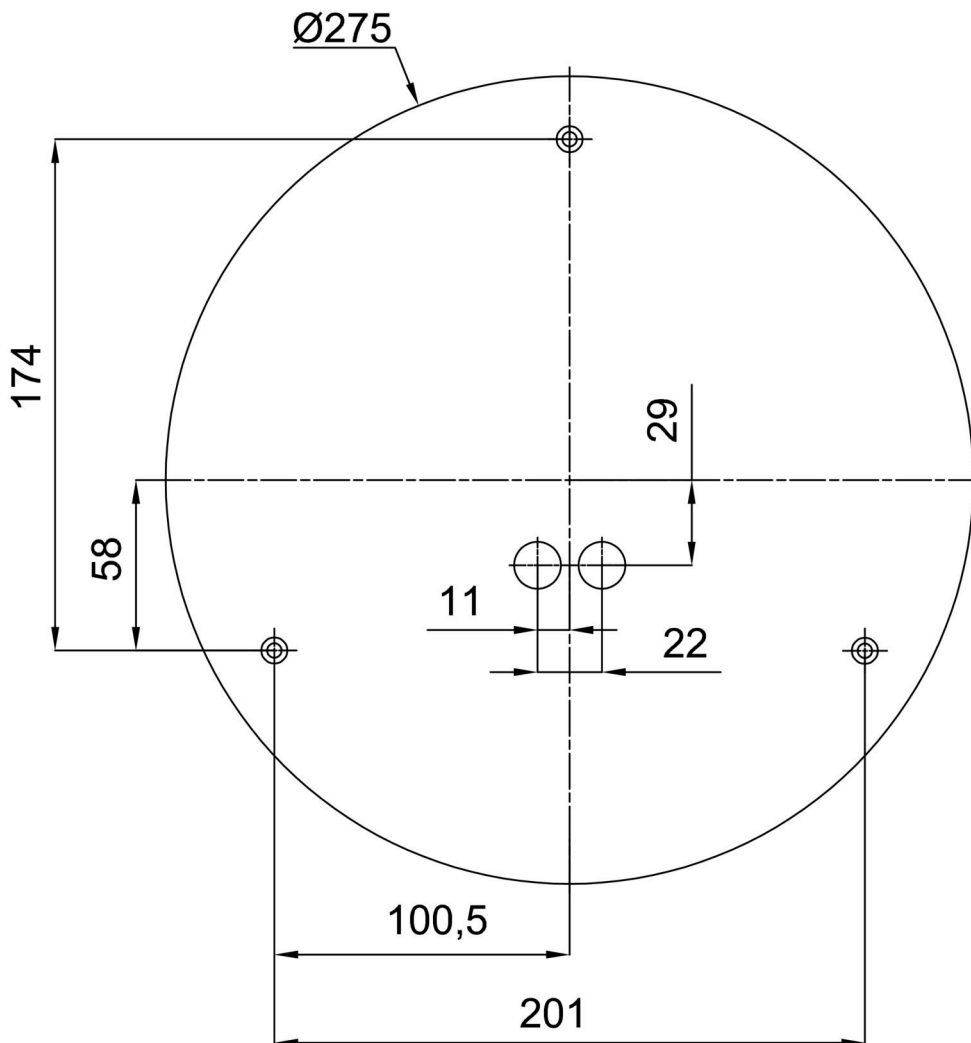

Logistic

EAN	8591728066734
Weight NTTO	2.8 Kg
Weight BTTO	3.1 Kg
Number of cartons	1 pcs
Package volume	0.017 m³
Package 1 width	0.375 m
Package 1 length	0.355 m
Package 1 height	0.13 m
Warranty*	60 months

*The warranty for the batteries is valid for 12 months from the date of purchase.

Installation dimensions: