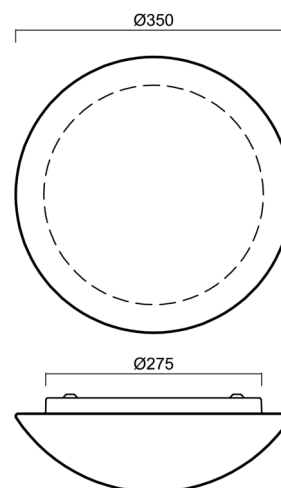

Technical

Types of luminaires	Dimmable
Mounting type	surface mounted
Base material	steel
Shade material	three-layer glass TRIPLEX OPAL
Base color	white Ral9003
Shade color	white
Holding the shade	folding system
Mounting location	ceiling/wall
Width	350 mm
Length	350 mm
Height	120 mm
Diameter	ø 350 mm
mounting holes (diameter)	4xø5mm
Installation wire (diameter)	2xø16mm
Energy Class	D
Impact strength	IK01
Operating temperature	from -20°C to +30°C

Lampshade

Product code	Name	Color	Description	Picture	Drawing
20003	062	white		