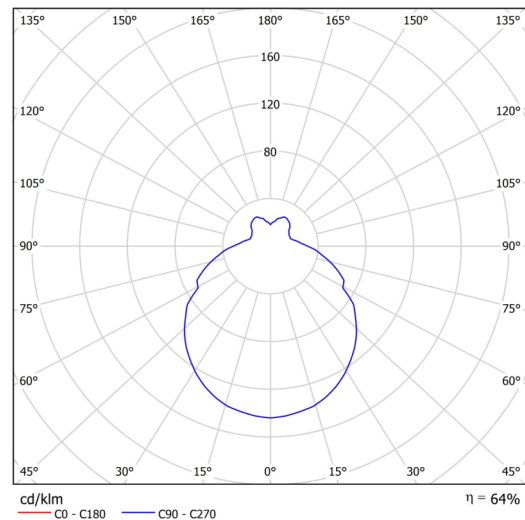

Luminous

Blue light hazard	Risk group 0

Eulum data for calculation programs are available at www.osmont.cz.