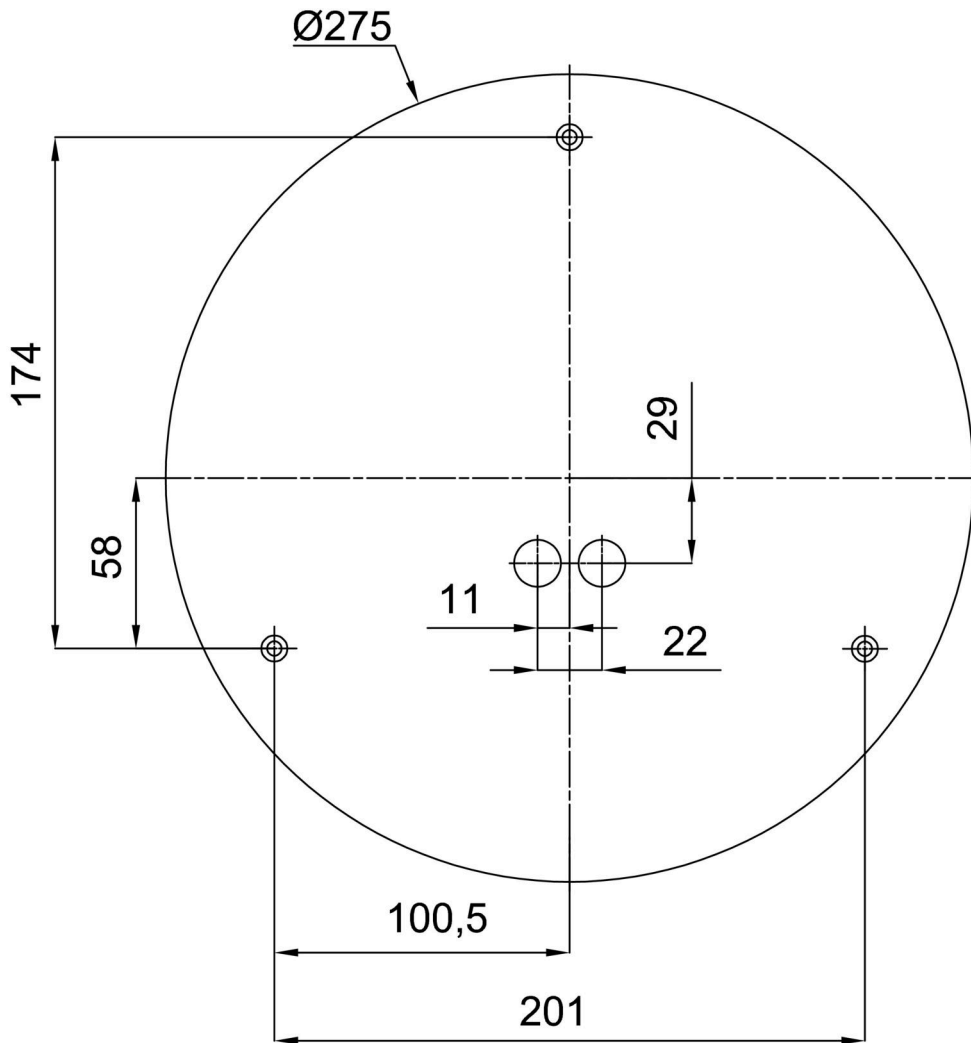

| | |
|------------------------------|--------------------------------|
| Types of luminaires | Classic on/off |
| Mounting type | surface mounted |
| Base material | steel |
| Shade material | three-layer glass TRIPLEX OPAL |
| Base color | white Ral9003 |
| Shade color | white |
| Holding the shade | folding system |
| Mounting location | ceiling/wall |
| Width | 350 mm |
| Length | 350 mm |
| Height | 120 mm |
| Diameter | ø 350 mm |
| mounting holes (diameter) | 4xø5mm |
| Installation wire (diameter) | 2xø16mm |
| Impact strength | IK01 |

Luminous

| | |
|-------------------|--------------|
| Blue light hazard | Risk group 0 |
|-------------------|--------------|

Eulum data for calculation programs are available at www.osmont.cz.

Logistic

| | |
|-------------------|----------------------|
| EAN | 8591728426309 |
| Weight NTTO | 2.4 Kg |
| Weight BTTO | 2.7 Kg |
| Number of cartons | 1 pcs |
| Package volume | 0.017 m ³ |
| Package 1 width | 0.375 m |
| Package 1 length | 0.355 m |
| Package 1 height | 0.13 m |
| Warranty* | 60 months |

*The warranty for the batteries is valid for 12 months from the date of purchase.

Installation dimensions:

Additional assortment:

Decorative collar

| Product code | Name | Color | Description | Picture | Drawing |
|--------------|----------|--------------------------|--------------------------------|--|---------|
| 30128 | K63/DL15 | brushed stainless steel | the collar is held by the base |  | |
| 30127 | K63/DL14 | polished stainless steel | the collar is held by the base |  | |
| 30126 | K63/DL4 | white Ral9003 | the collar is held by the base |  | |