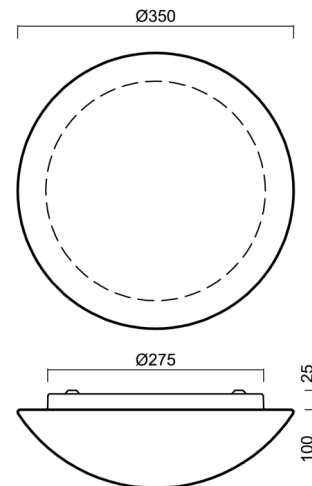

AURA 3

IN-12K63/062*

WWW.OSMONT.CZ

AURA 3

Product code: AUR42630

Type: IN-12K63/062*

Short description of the luminaire: White surface-mounted E27 light ON/OFF with TRIPLEX OPAL glass shade.

Technical

| | |
|------------------------------|--------------------------------|
| Types of luminaires | Classic on/off |
| Mounting type | surface mounted |
| Base material | steel |
| Shade material | three-layer glass TRIPLEX OPAL |
| Base color | white Ral9003 |
| Shade color | white |
| Holding the shade | folding system |
| Mounting location | ceiling/wall |
| Width | 350 mm |
| Length | 350 mm |
| Height | 120 mm |
| Diameter | ø 350 mm |
| mounting holes (diameter) | 4xø5mm |
| Installation wire (diameter) | 2xø16mm |
| Impact strength | IK01 |

Lampshade

| Product code | Name | Color | Description | Picture | Drawing |
|--------------|------|-------|-------------|--|---------|
| 20003 | 062 | white | |  | |