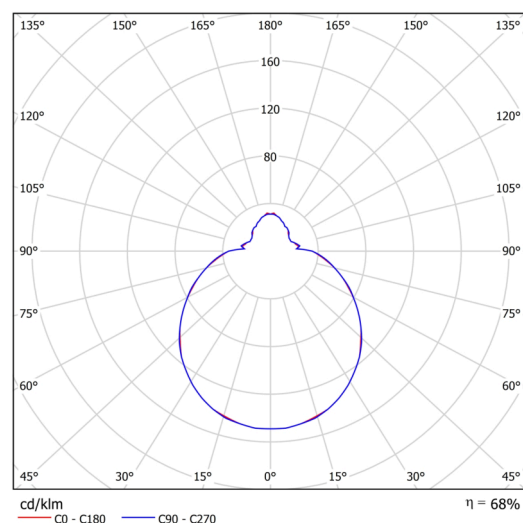

AURA 2

Product code: AUR71501

Type: LED-1L18E250K53/042 HF 4K#

Short description of the luminaire: White surface-mounted LED light with sensor with TRIPLEX OPAL glass shade

Technical

Types of luminaires	Sensor
Mounting type	surface mounted
Base material	steel
Shade material	three-layer glass TRIPLEX OPAL
Base color	white Ral9003
Shade color	white
Holding the shade	folding system
Mounting location	ceiling/wall
Width	280 mm
Length	280 mm
Height	120 mm
Diameter	ø 280 mm
mounting holes (diameter)	4xø5mm
Installation wire (diameter)	2xø16mm
Energy Class	D
Impact strength	IK01
Operating temperature	from -20°C to +30°C

Electric

Power consumption	11 W
Ingress Protection	IP43
Socket	LED modul
Sensor	HF
terminal block	snap terminal block
Automatic circuit breaker type B10A	72 pcs
Automatic circuit breaker type B16A	116 pcs
Automatic circuit breaker type C10A	72 pcs
Automatic circuit breaker type C16A	116 pcs

Luminous

Lum. flux of luminaire	1140 lm
Lum. flux of light source	1680 lm
Luminaire efficacy	103 lm/W
Temperature	4000 K
Rated life time LED L80/B10	100000 hours
CRI	Ra80
MacAdam	3
Blue light hazard	Risk group 0

Eulum data for calculation programs are available at www.osmont.cz.