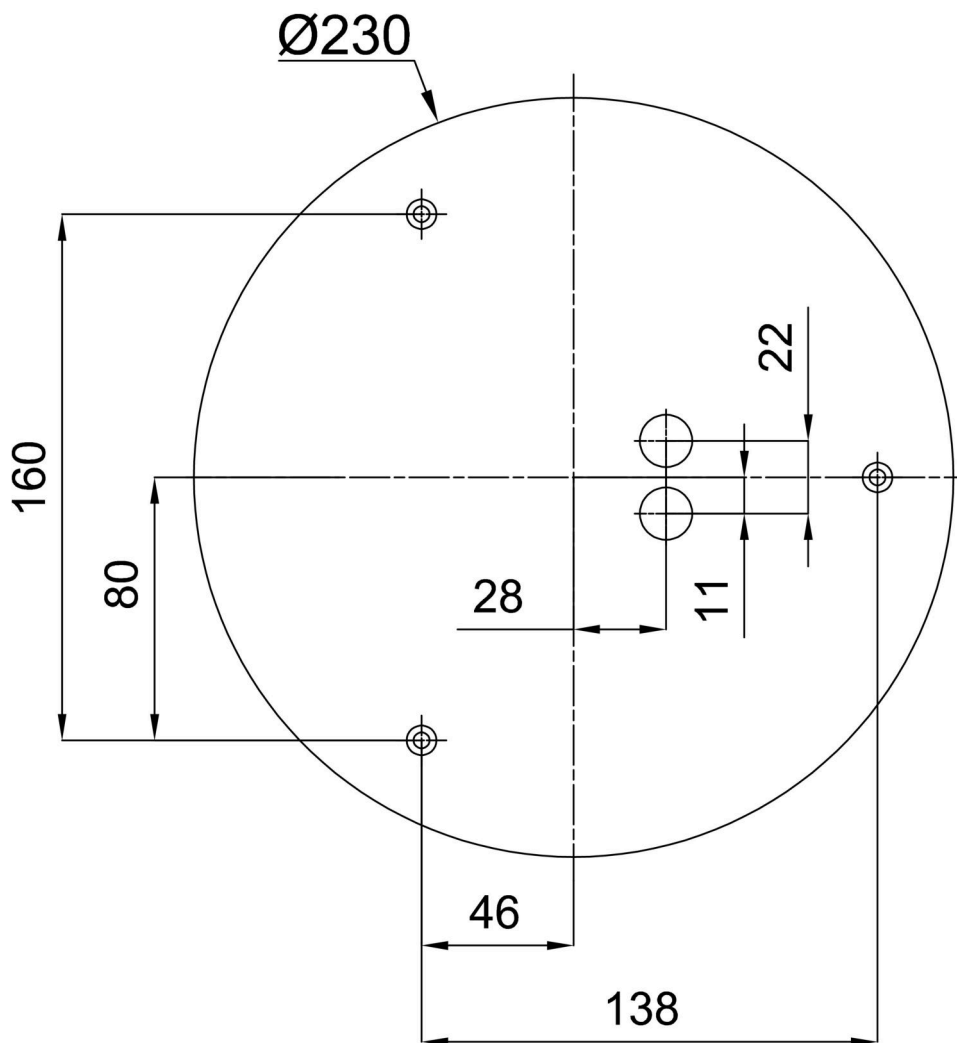

Logistic

EAN	8591728071189
Weight NTTO	1.7 Kg
Weight BTTO	1.9 Kg
Number of cartons	1 pcs
Package volume	0.011 m³
Package 1 width	0.3 m
Package 1 length	0.285 m
Package 1 height	0.13 m
Warranty*	60 months

*The warranty for the batteries is valid for 12 months from the date of purchase.

Installation dimensions: