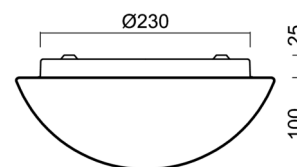

Eulum data for calculation programs are available at www.osmont.cz.