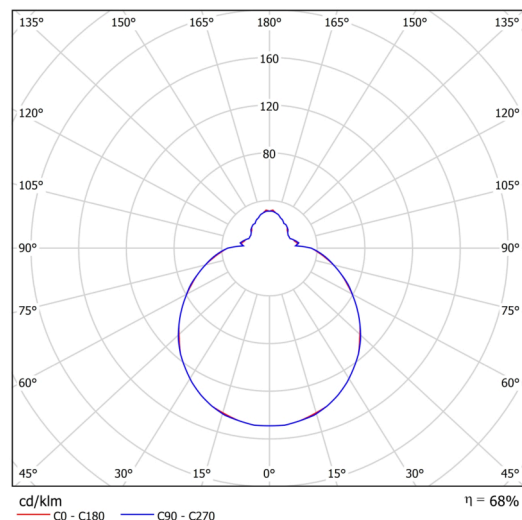

AURA 2

Product code: AUR71105

Type: LED-1L18E350K53/042 DALI 3/4K#

Short description of the luminaire: White surface-mounted changeable LED light DALI with TRIPLEX OPAL glass shade

Technical

Types of luminaires	Dimmable
Mounting type	surface mounted
Base material	steel
Shade material	three-layer glass TRIPLEX OPAL
Base color	white Ral9003
Shade color	white
Holding the shade	folding system
Mounting location	ceiling/wall
Width	280 mm
Length	280 mm
Height	120 mm
Diameter	ø 280 mm
mounting holes (diameter)	4xø5mm
Installation wire (diameter)	2xø16mm
Energy Class	D
Impact strength	IK01
Operating temperature	from -20°C to +30°C

Electric

Power consumption	15 W
Ingress Protection	IP43
Socket	LED modul
terminal block	snap terminal block
Automatic circuit breaker type B10A	31 pcs
Automatic circuit breaker type B16A	50 pcs
Automatic circuit breaker type C10A	52 pcs
Automatic circuit breaker type C16A	85 pcs

Luminous

Lum. flux of luminaire	1520/1580 lm
Lum. flux of light source	2230/2320 lm
Luminaire efficacy	101 lm/W
Temperature	3000/4000 K
Rated life time LED L80/B10	100000 hours
CRI	Ra80
MacAdam	3
Blue light hazard	Risk group 0

Eulum data for calculation programs are available at www.osmont.cz.