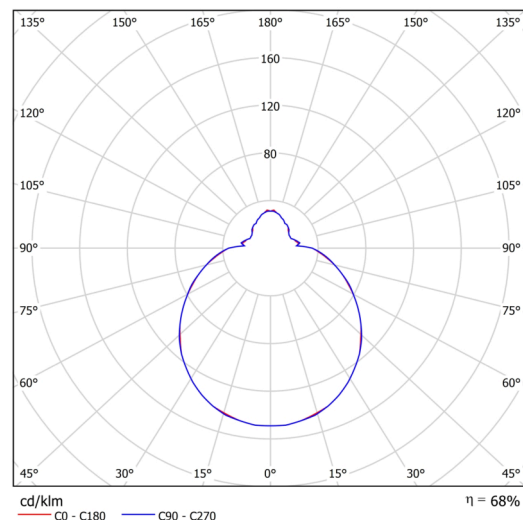

AURA 2

Product code: AUR71103

Type: LED-1L18E350K53/042 3/4K#

Short description of the luminaire: White surface-mounted changeable LED light ON/OFF with TRIPLEX OPAL glass shade

Technical

Types of luminaires	Classic on/off
Mounting type	surface mounted
Base material	steel
Shade material	three-layer glass TRIPLEX OPAL
Base color	white Ral9003
Shade color	white
Holding the shade	folding system
Mounting location	ceiling/wall
Width	280 mm
Length	280 mm
Height	120 mm
Diameter	ø 280 mm
mounting holes (diameter)	4xø5mm
Installation wire (diameter)	2xø16mm
Energy Class	D
Impact strength	IK01
Operating temperature	from -20°C to +30°C

Electric

Power consumption	15 W
Ingress Protection	IP43
Socket	LED modul
terminal block	snap terminal block
Automatic circuit breaker type B10A	72 pcs
Automatic circuit breaker type B16A	116 pcs
Automatic circuit breaker type C10A	72 pcs
Automatic circuit breaker type C16A	116 pcs

Luminous

Lum. flux of luminaire	1520/1580 lm
Lum. flux of light source	2230/2320 lm
Luminaire efficacy	101 lm/W
Temperature	3000/4000 K
Rated life time LED L80/B10	100000 hours
CRI	Ra80
MacAdam	3
Blue light hazard	Risk group 0

Eulum data for calculation programs are available at www.osmont.cz.