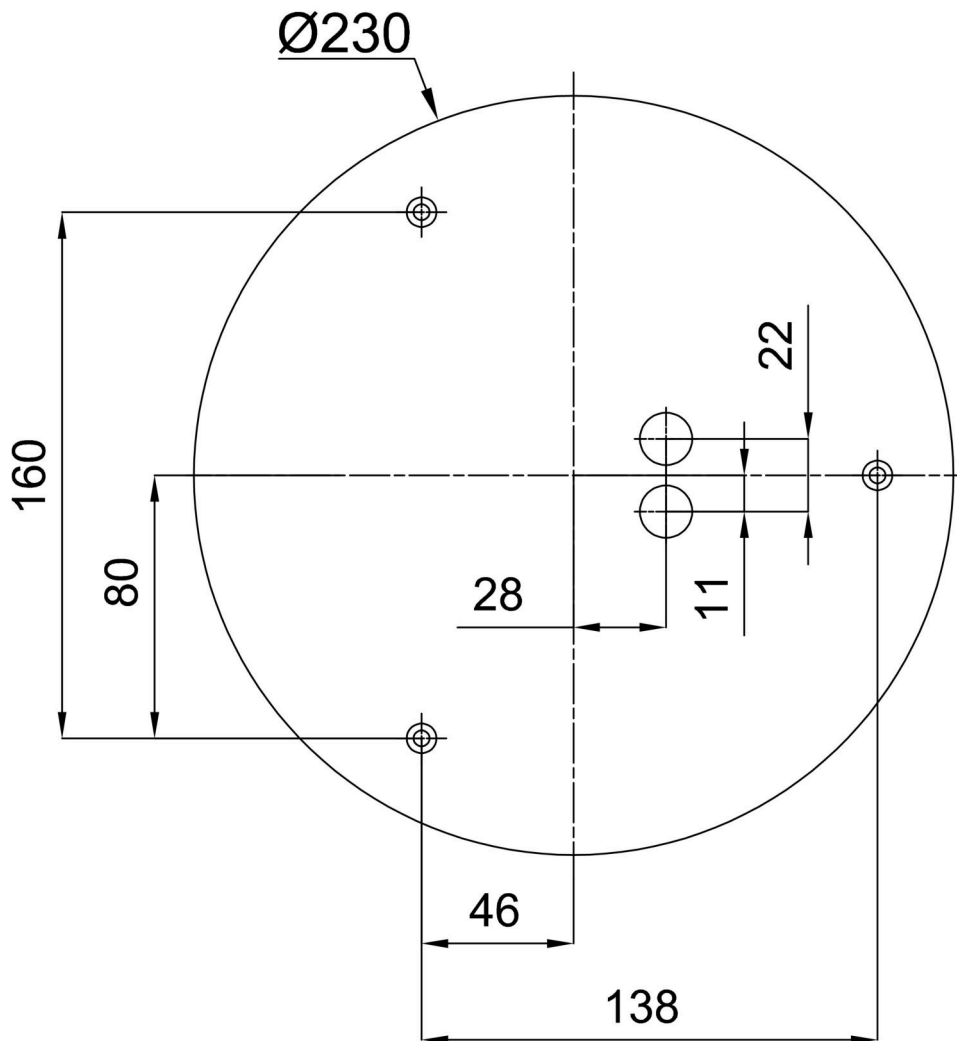

Technical

Types of luminaires	Classic on/off
Mounting type	surface mounted
Base material	steel
Shade material	three-layer glass TRIPLEX OPAL
Base color	white Ral9003
Shade color	white
Holding the shade	folding system
Mounting location	ceiling/wall
Width	280 mm
Length	280 mm
Height	120 mm
Diameter	ø 280 mm
mounting holes (diameter)	4xø5mm
Installation wire (diameter)	2xø16mm
Energy Class	D
Impact strength	IK01
Operating temperature	from -20°C to +30°C

*The warranty for the batteries is valid for 12 months from the date of purchase.

Installation dimensions:

Additional assortment:

Decorative collar

Product code	Name	Color	Description	Picture	Drawing
30123	K52/DL4	white Ra19003	the collar is held by the base		
30124	K52/DL14	polished stainless steel	the collar is held by the base		
30125	K52/DL15	brushed stainless steel	the collar is held by the base		