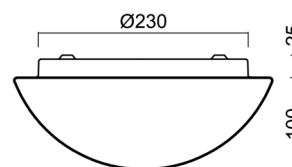

Eulum data for calculation programs are available at www.osmont.cz.