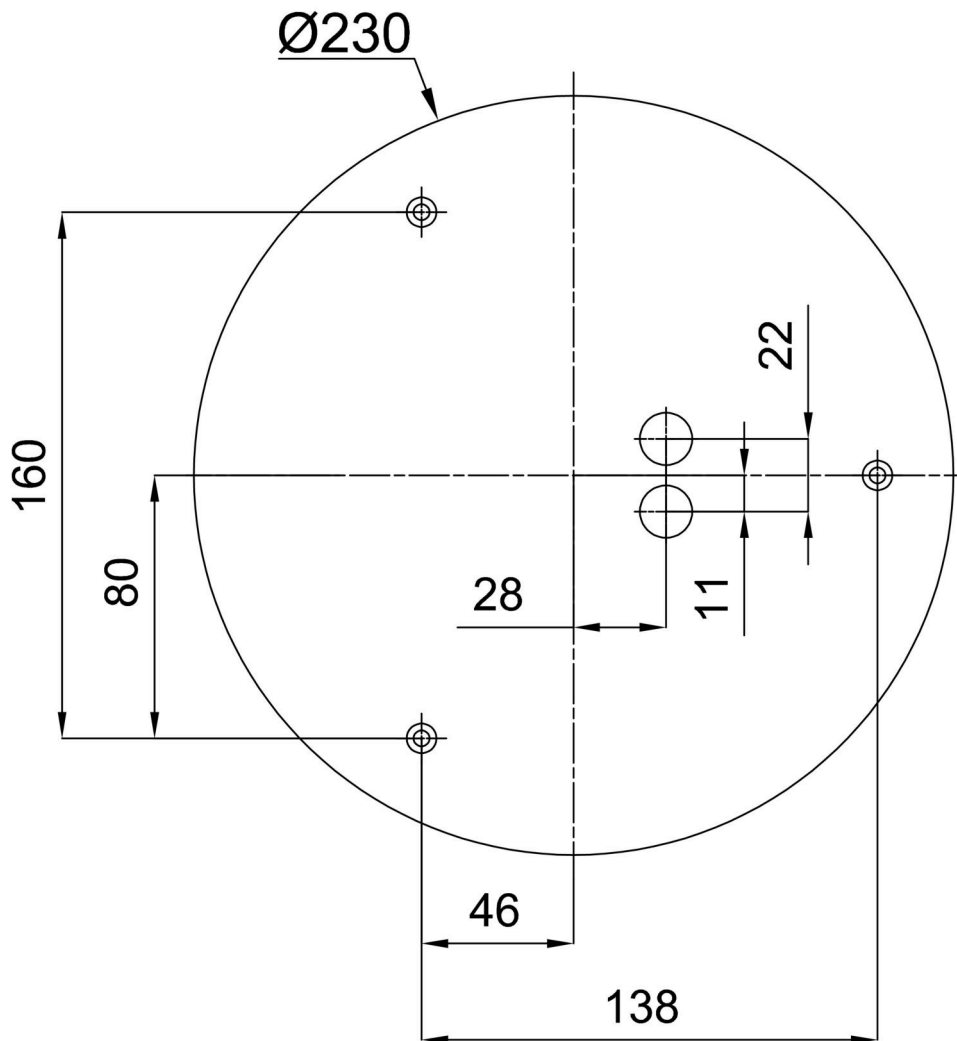

Logistic

EAN	8591728071134
Weight NTTO	1.7 Kg
Weight BTTO	1.9 Kg
Number of cartons	1 pcs
Package volume	0.011 m³
Package 1 width	0.3 m
Package 1 length	0.285 m
Package 1 height	0.13 m
Warranty*	60 months

*The warranty for the batteries is valid for 12 months from the date of purchase.

Installation dimensions: