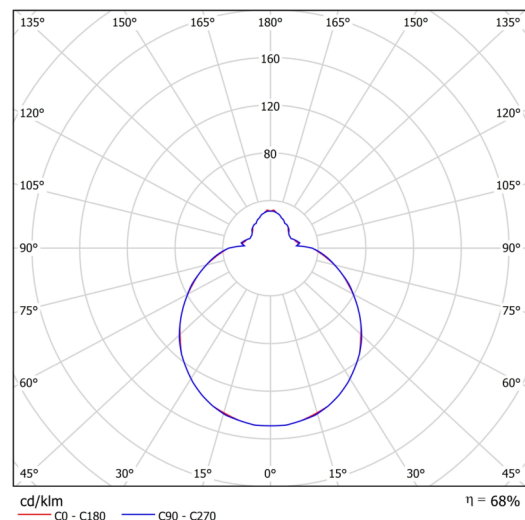

AURA 2

Product code: AUR71100

Type: LED-1L18E250K53/042 3/4K#

Short description of the luminaire: White surface-mounted changeable LED light ON/OFF with TRIPLEX OPAL glass shade

Technical

Types of luminaires	Classic on/off
Mounting type	surface mounted
Base material	steel
Shade material	three-layer glass TRIPLEX OPAL
Base color	white Ral9003
Shade color	white
Holding the shade	folding system
Mounting location	ceiling/wall
Width	280 mm
Length	280 mm
Height	120 mm
Diameter	ø 280 mm
mounting holes (diameter)	4xø5mm
Installation wire (diameter)	2xø16mm
Energy Class	D
Impact strength	IK01
Operating temperature	from -20°C to +30°C

Electric

Power consumption	11 W
Ingress Protection	IP43
Socket	LED modul
terminal block	snap terminal block
Automatic circuit breaker type B10A	72 pcs
Automatic circuit breaker type B16A	116 pcs
Automatic circuit breaker type C10A	72 pcs
Automatic circuit breaker type C16A	116 pcs

Luminous

Lum. flux of luminaire	1090/1140 lm
Lum. flux of light source	1610/1680 lm
Luminaire efficacy	99 lm/W
Temperature	3000/4000 K
Rated life time LED L80/B10	100000 hours
CRI	Ra80
MacAdam	3
Blue light hazard	Risk group 0

Eulum data for calculation programs are available at www.osmont.cz.