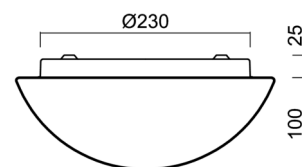

Electric

Power consumption	11 W
Ingress Protection	IP43
Socket	LED modul
Battery type	LiFePO4
Emergency time	3 hours
terminal block	snap terminal block