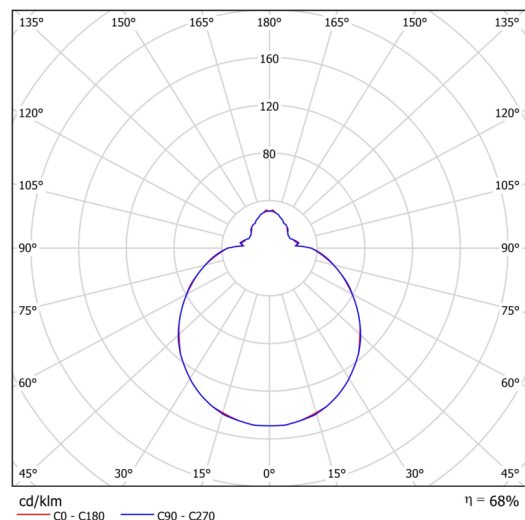

AURA 2

Private: LED-1L18E250K53/042 NK3HST 3K#

WWW.OSMONT.CZ

AURA 2

Product code: AUR61006

Type: Private: LED-1L18E250K53/042 NK3HST 3K#

Technical

Types of luminaires	Emergency combined
Mounting type	surface mounted
Base material	steel
Shade material	three-layer glass TRIPLEX OPAL
Shade color	white
Holding the shade	folding system
Mounting location	ceiling/wall
Width	280 mm
Length	280 mm
Height	120 mm
mounting holes (diameter)	4xØ5mm
Installation wire (diameter)	2xØ16mm
Impact strength	IK01

Electric

Power consumption	11 W
Ingress Protection	IP43
Socket	LED modul
Battery type	LiFePO4
Emergency time	3 hours
terminal block	snap terminal block

Luminous

Lum. flux of luminaire	1090 lm
Lum. flux of light source	1610 lm
Lum. flux of light source in emergency mode	200 lm
Temperature	3000 K
Rated life time LED L80/B10	100000 hours
CRI	Ra80
MacAdam	3
Blue light hazard	Risk group 0

Installation dimensions: