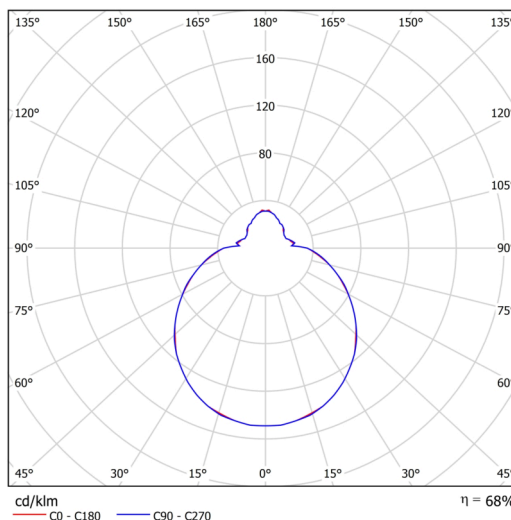

AURA 2

Product code: AUR59506

Type: LED-1L18E350K53/042 DALI 4K#

Short description of the luminaire: White surface-mounted LED light DALI with TRIPLEX OPAL glass shade.

Technical

Types of luminaires	Dimmable
Mounting type	surface mounted
Base material	steel
Shade material	three-layer glass TRIPLEX OPAL
Base color	white Ral9003
Shade color	white
Holding the shade	folding system
Mounting location	ceiling/wall
Width	280 mm
Length	280 mm
Height	120 mm
Diameter	ø 280 mm
mounting holes (diameter)	4xø5mm
Installation wire (diameter)	2xø16mm
Energy Class	D
Impact strength	IK01
Operating temperature	from -20°C to +30°C

Electric

Power consumption	15 W
Ingress Protection	IP43
Socket	LED modul
terminal block	snap terminal block
Automatic circuit breaker type B10A	31 pcs
Automatic circuit breaker type B16A	50 pcs
Automatic circuit breaker type C10A	52 pcs
Automatic circuit breaker type C16A	85 pcs

Luminous

Lum. flux of luminaire	1580 lm
Lum. flux of light source	2320 lm
Luminaire efficacy	105 lm/W
Temperature	4000 K
Rated life time LED L80/B10	100000 hours
CRI	Ra80
MacAdam	3
Blue light hazard	Risk group 0

Eulum data for calculation programs are available at www.osmont.cz.