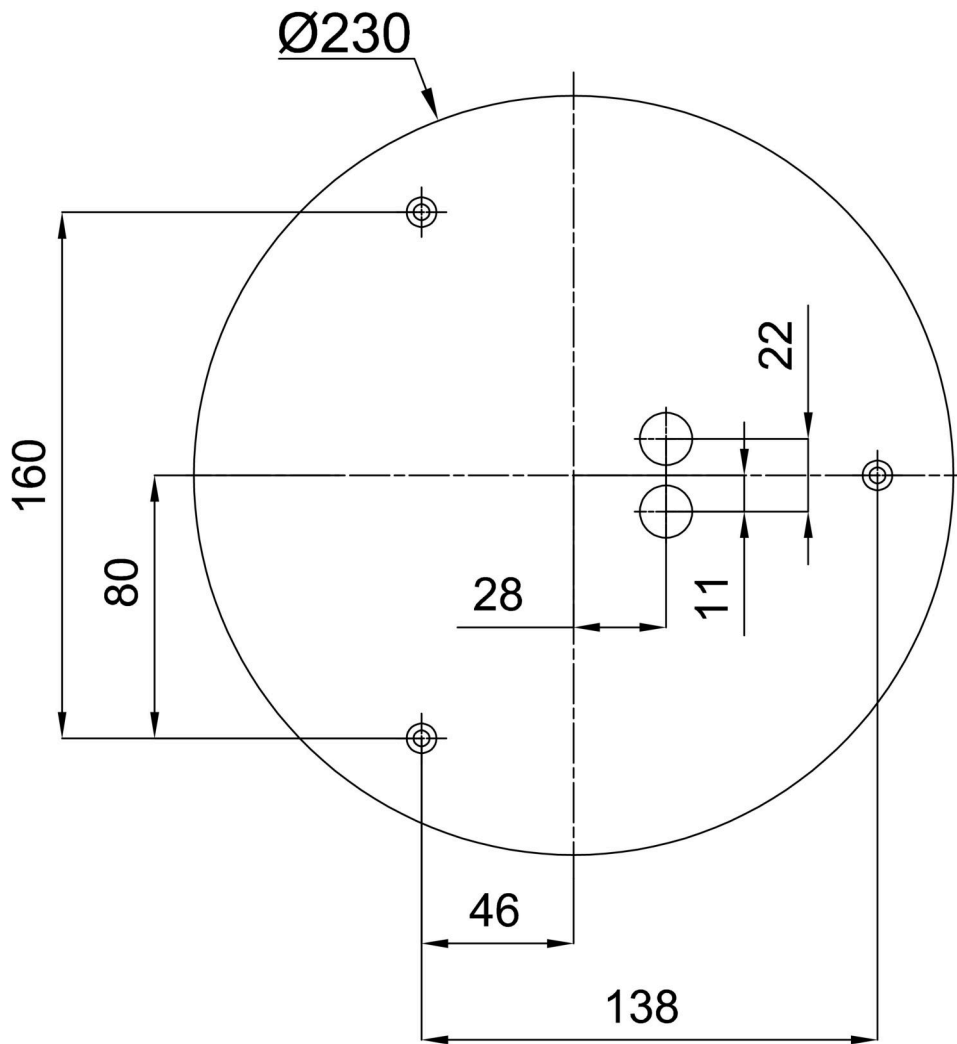

Logistic

EAN	8591728067489
Weight NTTO	1.7 Kg
Weight BTTO	1.9 Kg
Number of cartons	1 pcs
Package volume	0.011 m³
Package 1 width	0.3 m
Package 1 length	0.285 m
Package 1 height	0.13 m
Warranty*	60 months

*The warranty for the batteries is valid for 12 months from the date of purchase.

Installation dimensions: