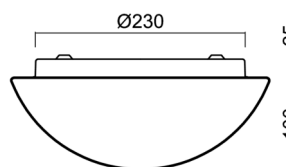

Eulum data for calculation programs are available at www.osmont.cz.