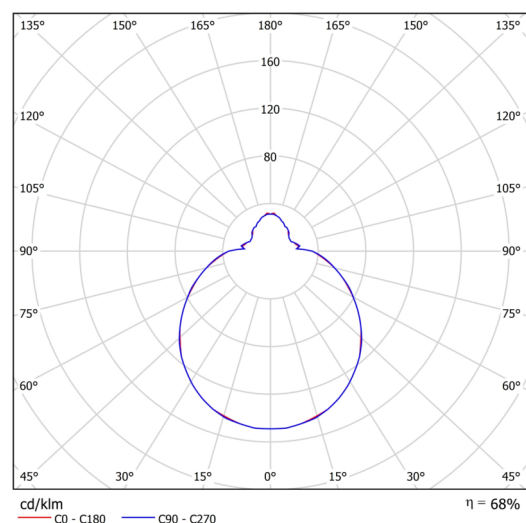

AURA 2

Product code: AUR59005

Type: LED-1L18E350K53/042 HF 3K#

Short description of the luminaire: White surface-mounted LED light with sensor with TRIPLEX OPAL glass shade.

Technical

Types of luminaires	Sensor
Mounting type	surface mounted
Base material	steel
Shade material	three-layer glass TRIPLEX OPAL
Base color	white Ral9003
Shade color	white
Holding the shade	folding system
Mounting location	ceiling/wall
Width	280 mm
Length	280 mm
Height	120 mm
Diameter	ø 280 mm
mounting holes (diameter)	4xø5mm
Installation wire (diameter)	2xø16mm
Energy Class	D
Impact strength	IK01
Operating temperature	from -20°C to +30°C

Electric

Power consumption	15 W
Ingress Protection	IP43
Socket	LED modul
Sensor	HF
terminal block	snap terminal block
Automatic circuit breaker type B10A	72 pcs
Automatic circuit breaker type B16A	116 pcs
Automatic circuit breaker type C10A	72 pcs
Automatic circuit breaker type C16A	116 pcs

Luminous

Lum. flux of luminaire	1520 lm
Lum. flux of light source	2230 lm
Luminaire efficacy	101 lm/W
Temperature	3000 K
Rated life time LED L80/B10	100000 hours
CRI	Ra80
MacAdam	3
Blue light hazard	Risk group 0

Eulum data for calculation programs are available at www.osmont.cz.