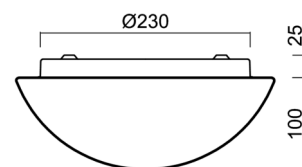

Technical

Types of luminaires	Sensor
Mounting type	surface mounted
Base material	steel
Shade material	three-layer glass TRIPLEX OPAL
Base color	white Ral9003
Shade color	white
Holding the shade	folding system
Mounting location	ceiling/wall
Width	280 mm
Length	280 mm
Height	120 mm
Diameter	ø 280 mm
mounting holes (diameter)	4xø5mm
Installation wire (diameter)	2xø16mm
Energy Class	D
Impact strength	IK01
Operating temperature	from -20°C to +30°C

Eulum data for calculation programs are available at www.osmont.cz.

Logistic

EAN	8591728066680
Weight NTTO	1.7 Kg
Weight BTTO	1.9 Kg
Number of cartons	1 pcs
Package volume	0.011 m ³
Package 1 width	0.3 m
Package 1 length	0.285 m
Package 1 height	0.13 m
Warranty*	60 months