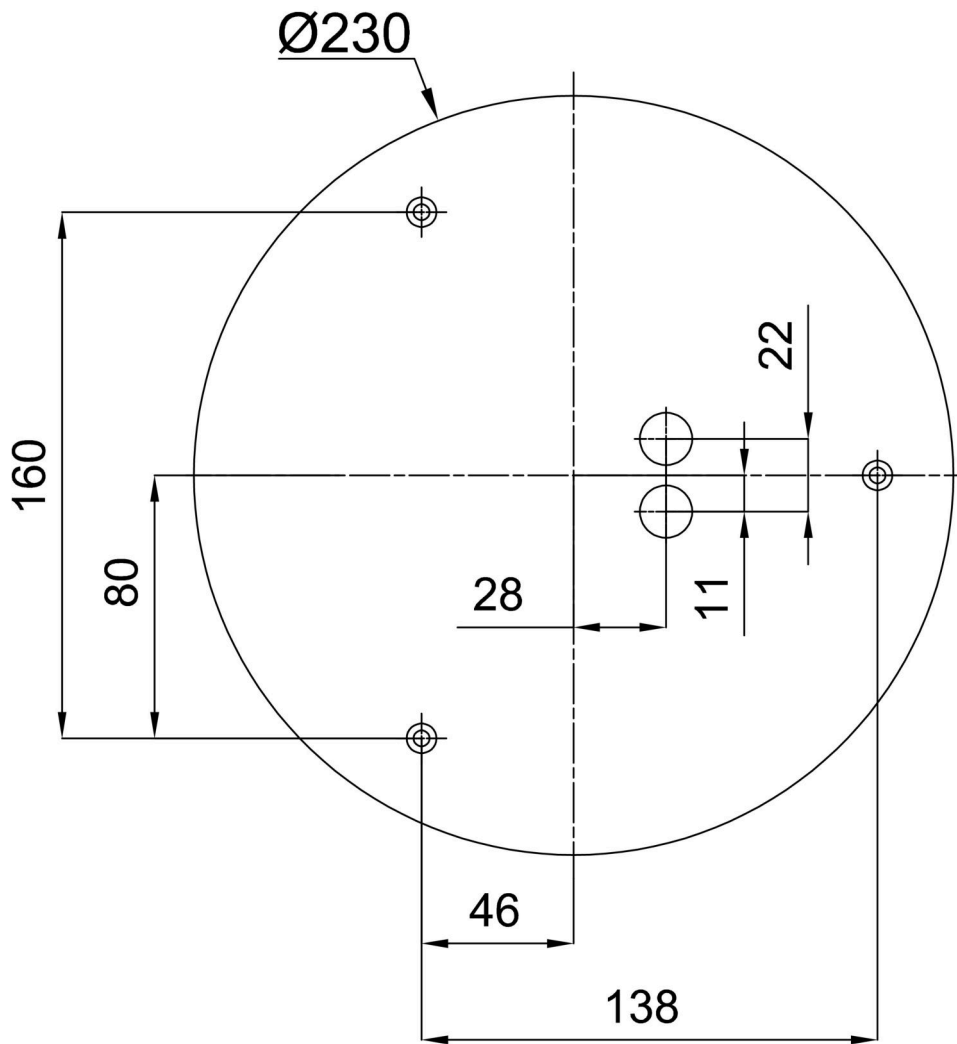

Types of luminaires	Classic on/off
Mounting type	surface mounted
Base material	steel
Shade material	three-layer glass TRIPLEX OPAL
Base color	white Ral9003
Shade color	white
Holding the shade	folding system
Mounting location	ceiling/wall
Width	280 mm
Length	280 mm
Height	120 mm
Diameter	ø 280 mm
mounting holes (diameter)	4xø5mm
Installation wire (diameter)	2xø16mm
Impact strength	IK01

Electric

Power consumption	2x25 W
Ingress Protection	IP43
Socket	E27
terminal block	snap terminal block

Luminous

Blue light hazard	Risk group 0
-------------------	--------------

Eulum data for calculation programs are available at www.osmont.cz.

*The warranty for the batteries is valid for 12 months from the date of purchase.

Installation dimensions:

Additional assortment:

Decorative collar

Product code	Name	Color	Description	Picture	Drawing
30123	K52/DL4	white Ra19003	the collar is held by the base		
30124	K52/DL14	polished stainless steel	the collar is held by the base		
30125	K52/DL15	brushed stainless steel	the collar is held by the base		