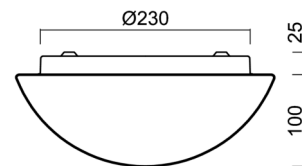

AURA 2

Product code: AUR40018

Type: IN-22K52/042*

Short description of the luminaire: White surface-mounted E27 light ON/OFF with TRIPLEX OPAL glass shade.

Technical

Types of luminaires	Classic on/off
Mounting type	surface mounted
Base material	steel
Shade material	three-layer glass TRIPLEX OPAL
Base color	white Ral9003
Shade color	white
Holding the shade	folding system
Mounting location	ceiling/wall
Width	280 mm
Length	280 mm
Height	120 mm
Diameter	ø 280 mm
mounting holes (diameter)	4xø5mm
Installation wire (diameter)	2xø16mm
Impact strength	IK01

Electric

Power consumption	2x25 W
Ingress Protection	IP43
Socket	E27
terminal block	snap terminal block

Luminous

Blue light hazard	Risk group 0

Eulum data for calculation programs are available at www.osmont.cz.