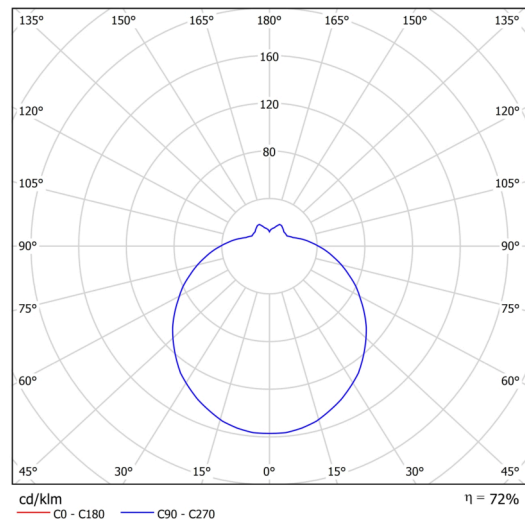

AURA 2

Product code: AUR40018

Type: IN-22K52/042*

Short description of the luminaire: White surface-mounted E27 light ON/OFF with TRIPLEX OPAL glass shade.

Technical

Types of luminaires	Classic on/off
Mounting type	surface mounted
Base material	steel
Shade material	three-layer glass TRIPLEX OPAL
Base color	white Ral9003
Shade color	white
Holding the shade	folding system
Mounting location	ceiling/wall
Width	280 mm
Length	280 mm
Height	120 mm
Diameter	ø 280 mm
mounting holes (diameter)	4xø5mm
Installation wire (diameter)	2xø16mm
Impact strength	IK01

Electric

Power consumption	2x25 W
Ingress Protection	IP43
Socket	E27
terminal block	snap terminal block

Luminous

Blue light hazard	Risk group 0

Eulum data for calculation programs are available at www.osmont.cz.