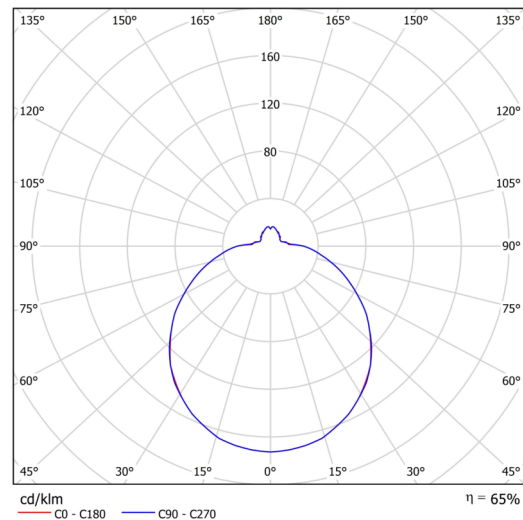

Luminous

Lum. flux of luminaire	2440 lm
Lum. flux of light source	3750 lm
Luminaire efficacy	101 lm/W
Temperature	3000 K
Rated life time LED L80/B10	100000 hours
CRI	Ra80
MacAdam	3
Blue light hazard	Risk group 0