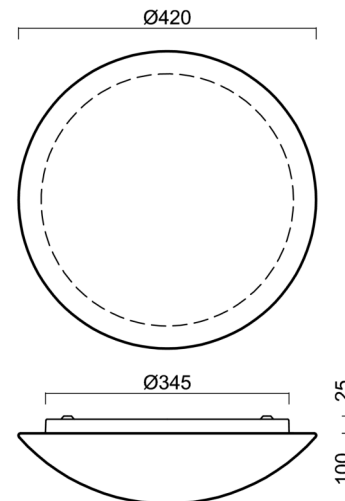

AURA 11

LED-1L16E500BT15/015 HF 3K#

WWW.OSMONT.CZ

AURA 11

Product code: AUR68054

Type: LED-1L16E500BT15/015 HF 3K#

Short description of the luminaire: White surface-mounted LED light with sensor with TRIPLEX OPAL glass shade.

Technical

Types of luminaires	Sensor
Mounting type	surface mounted
Base material	steel
Shade material	three-layer glass TRIPLEX OPAL
Base color	white Ral9003
Shade color	white
Holding the shade	bayonet
Mounting location	ceiling/wall
Width	420 mm
Length	420 mm
Height	125 mm
Diameter	ø 420 mm
mounting holes (diameter)	3xø5mm
Installation wire (diameter)	2xø16mm
Energy Class	D
Impact strength	IK01
Operating temperature	from -20°C to +30°C